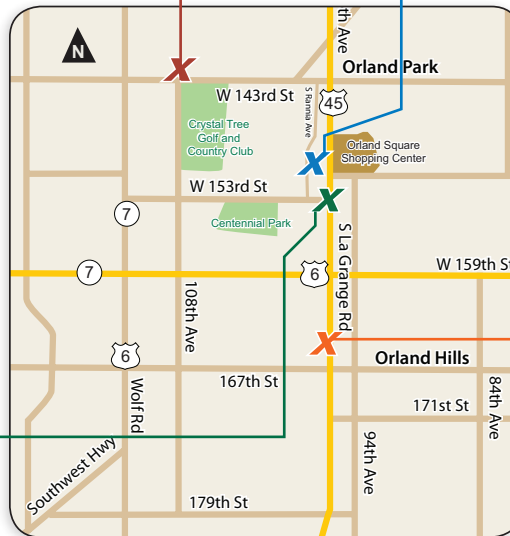

PREMIUM PROFESSIONAL OFFICE SPACE

Competitive Gross Rental Rates

Responsive In-House
Management and Maintenance

Four Convenient Locations in Orland Park

Orland Grove Office Park
143rd Street & 108th Avenue

Our newest location features a dramatic stone waterfall and brick buildings designed to accommodate your space needs.

Ravinia Woods Office Center
151st Street & Ravinia Avenue

Natural wooded setting combines the convenience of the business district with the serenity of cascading waterfalls and a 350-foot brook.

Ravinia Cove Office Center
153rd Street & Ravinia Avenue

Quality construction in a convenient Orland Park location with numerous area amenities.

Ravinia Point Office Center
165th Street & LaGrange Road

Convenient location and striking architecture featuring plenty of windows to enjoy the beautiful landscaping.