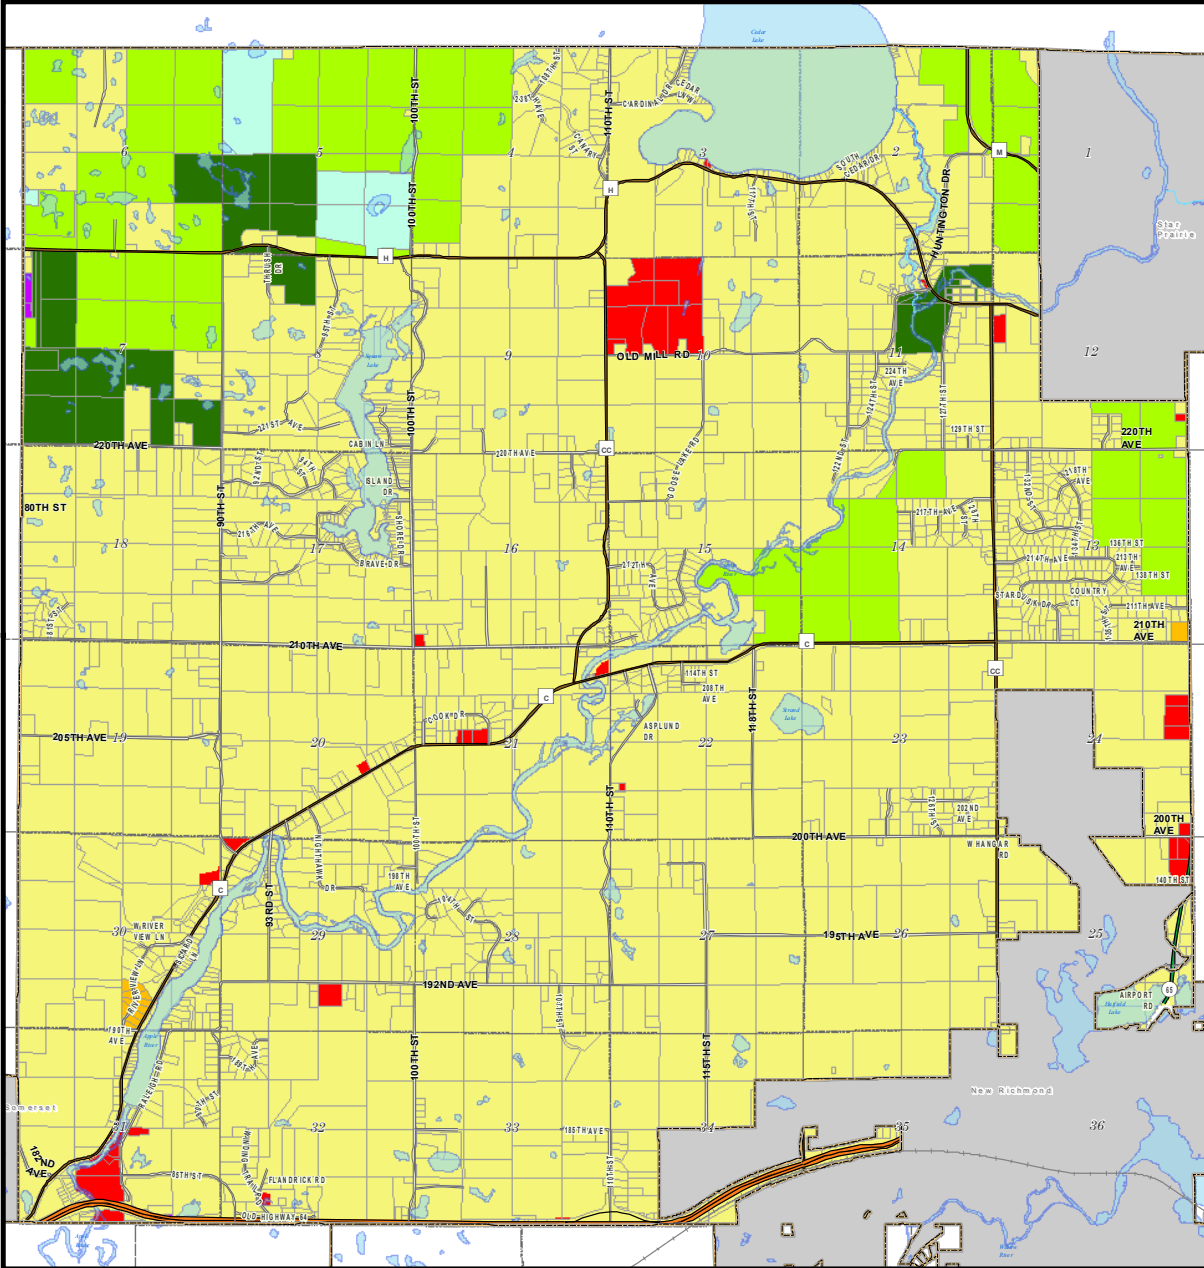

Official County Zoning Map

St. Croix County, Wisconsin

TN STAR PRAIRIE
T31N, R18W

Zoning Districts

- | | |
|-------------------|-------------|
| Residential | Conservancy |
| Rural Residential | Ag-1 |
| Commercial | Ag-2 |
| Industrial | |

0 0.25 0.5 Miles

**St. Croix County Community
Development Department**
1101 Carmichael Rd.
Hudson, WI
Phone: 715.386.4680
Email: pz@co.saint-croix.wi.us

This official county zoning map is a visual representation of the zoning district boundaries as created and amended by the St. Croix County Board of Supervisors through county zoning ordinance amendments on file with the St. Croix County Clerk. 9/2/2014. Amended 9/1/2015