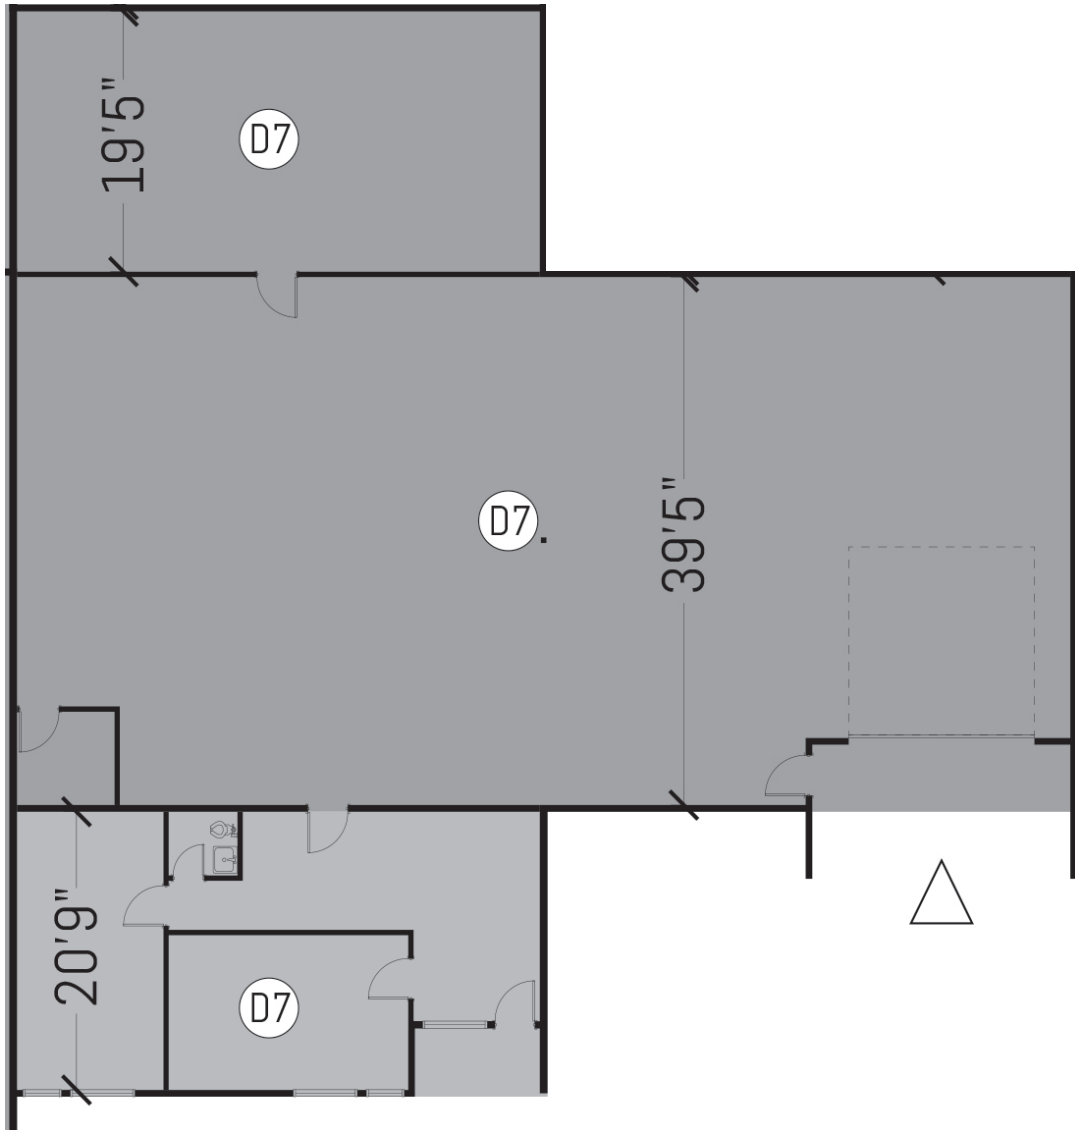

FOR LEASE

10107, 10109, 10111, 10025, 10027, 10029
SOUTH TACOMA WAY
LAKEWOOD, WASHINGTON 98499

Building D
Suite D7

4,873 SF

Note: Drawing not to scale.

www.berkeleypartners.com