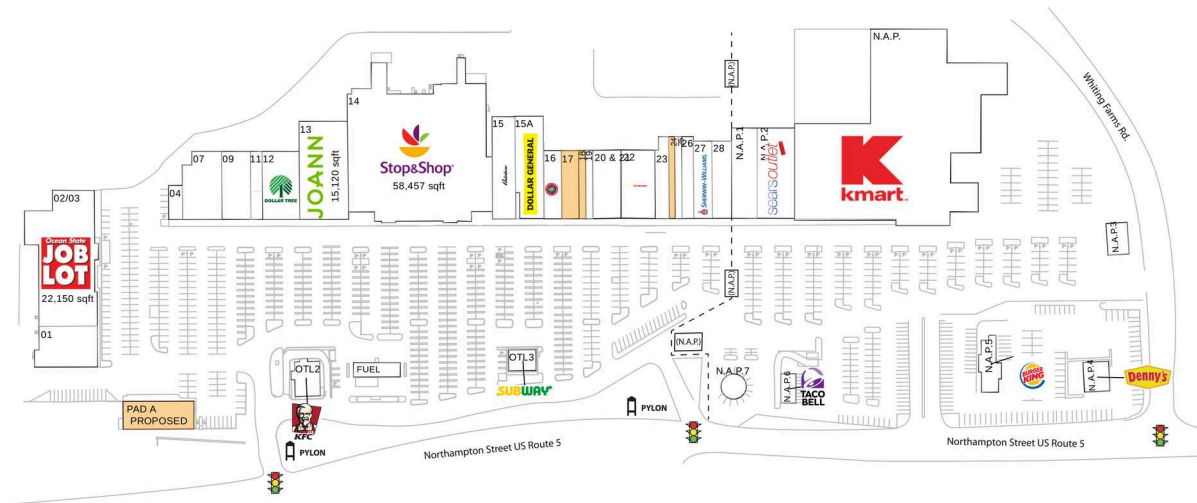

Holyoke Shopping Center

Springfield, MA

42.1853, -72.6323

2217-2291 Northampton Street (US Rte | Holyoke, MA 01040)

Available Space

17	3,714 SF
18	1,504 SF
23	3,000 SF
24	1,560 SF

Pad Opportunities

PAD A	6,000 SF/0.2

Current Retailers

FUEL	Stop & Shop Fuel	0 SF
N.A.P.	Kmart	0 SF
N.A.P.1	N.A.P.	0 SF
N.A.P.2	Sears Outlet	0 SF
N.A.P.3	D'Angelo	0 SF
N.A.P.4	Denny's	0 SF
N.A.P.5	Burger King	0 SF
N.A.P.6	Taco Bell	0 SF
N.A.P.7	Restaurant	0 SF
OTL2	KFC	4,464 SF
OTL3	Subway	1,800 SF
01	Nina Candle Company	7,500 SF
02/03	Ocean State Job Lot	22,150 SF
04	Paramount Pizza	1,500 SF
07	Children & Family Dentistry & Braces	7,784 SF
09	Scrub Wear House, LLC.	6,200 SF
11	CosmoProf	2,500 SF
12	Dollar Tree	8,000 SF
13	JOANN Fabric And Craft Stores	15,120 SF
14	Stop & Shop	58,457 SF
15	Rainbow	7,425 SF
15A	Dollar General	7,575 SF
16	Rent-A-Center	3,750 SF
19	Holy's Nails	1,496 SF
20 & 21	Expressions	7,400 SF
22	AutoZone	6,000 SF
25	Brad Matthews Jewelers	1,800 SF
26	Bamboo House	3,000 SF
27	Sherwin-Williams	4,368 SF
28	Holyoke Liquor Mart	7,728 SF
1621