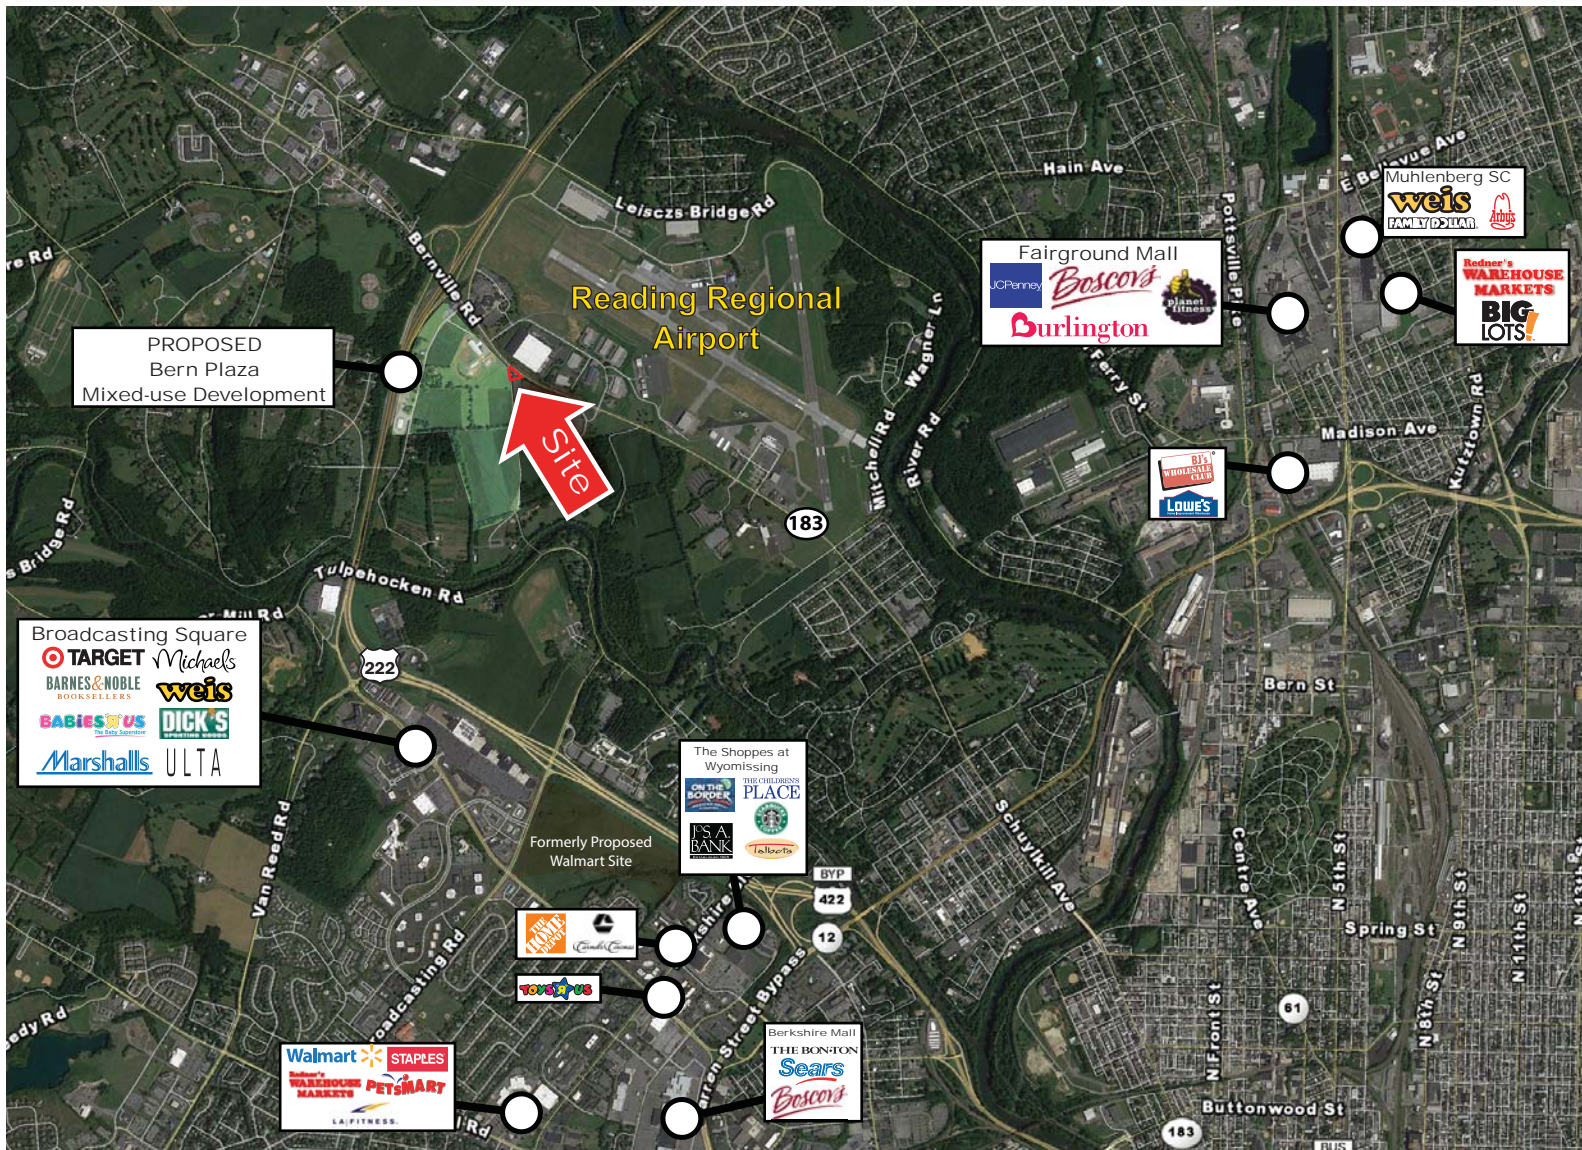

Berks County | Pennsylvania

AUTO REPAIR FACILITY

2522 Bernville Road | Bern Township | 19533