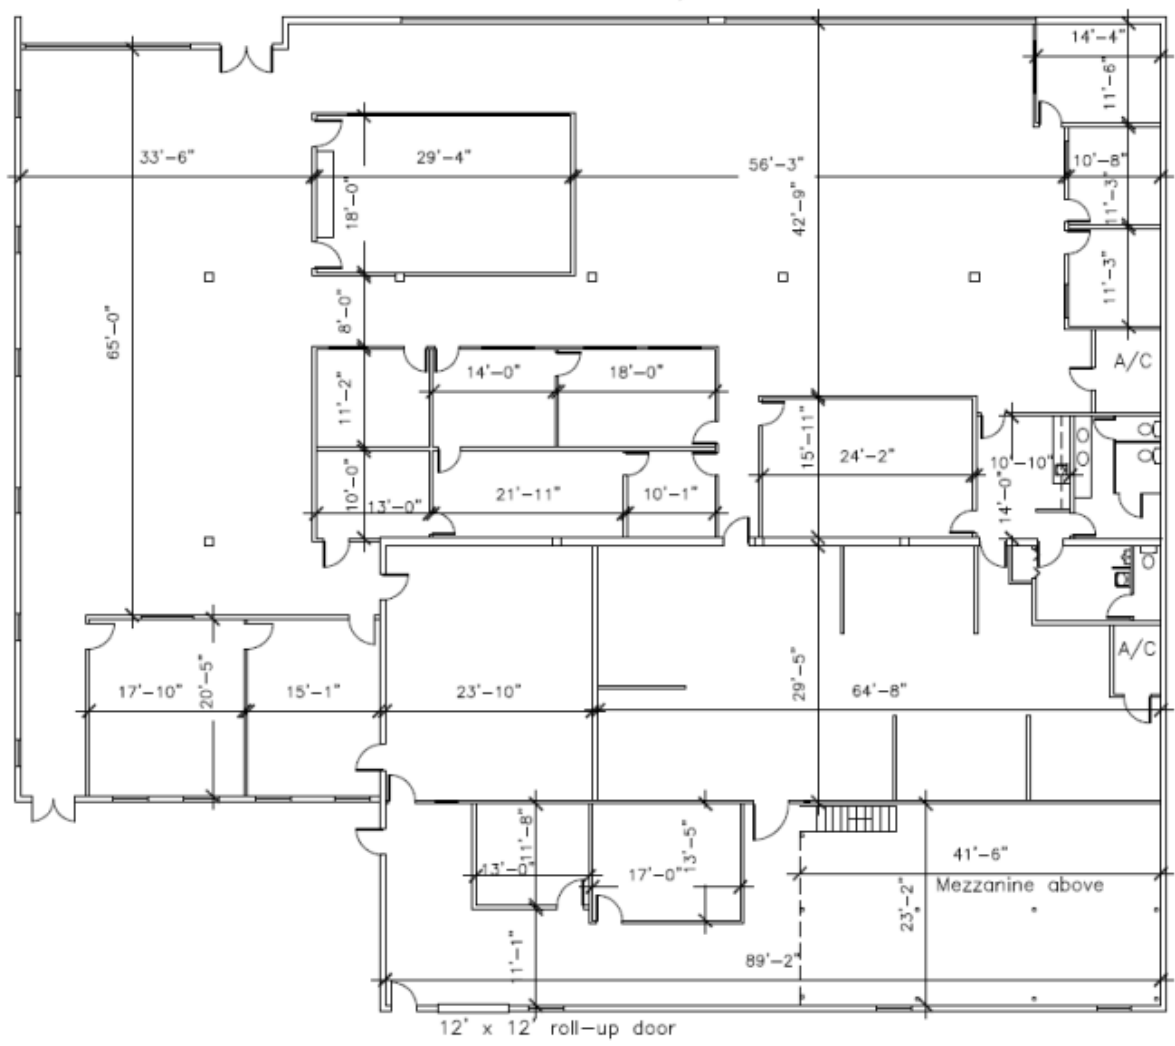

FLOOR PLAN

2900 E. Robinson St
 Office: 9140 sf
 Warehouse: 4650 sf
 Restrooms: 310 sf
 Total: 14,100 sf

JEFF GINDI
407.925.4464 CELL
JEFFGINDI@RESULTSREPARTNERS.COM

This information is from sources we deem reliable and is subject to prior sale, lease, withdrawal without notice, or change in prices, rates, or conditions. No representation is made as to the accuracy of any information furnished.