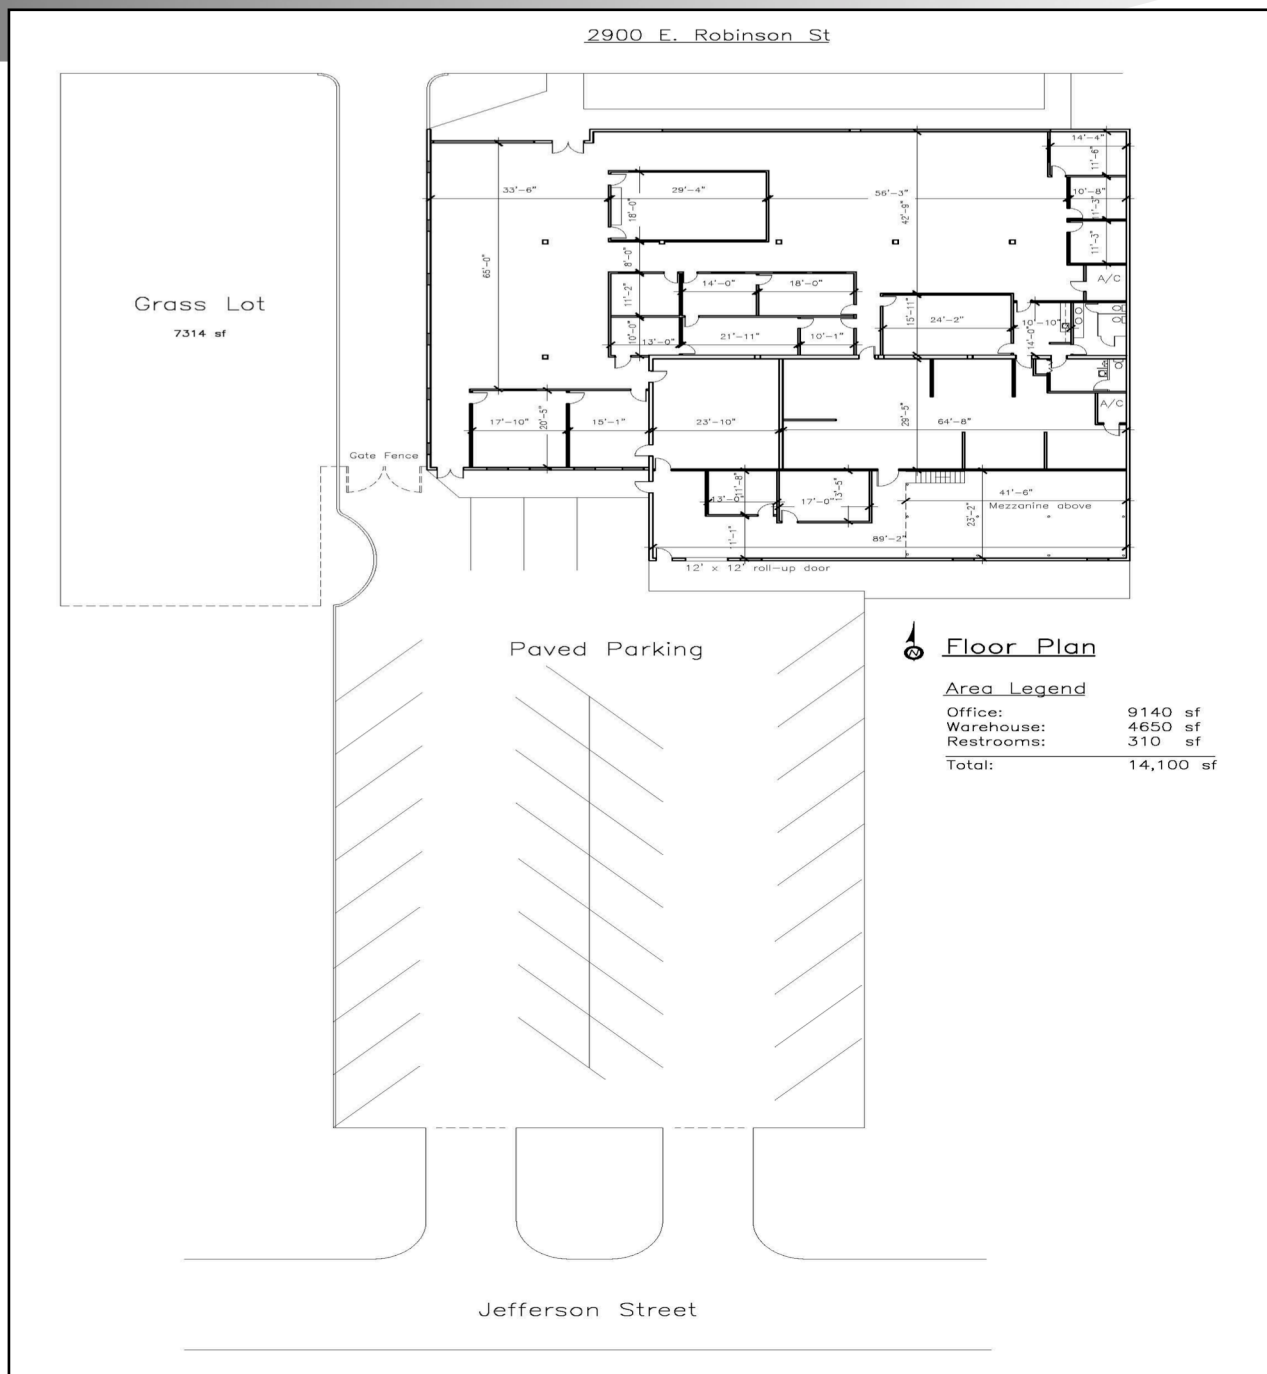

SURVEY

JEFF GINDI
407.925.4464 CELL
JEFFGINDI@RESULTSREPARTNERS.COM

This information is from sources we deem reliable and is subject to prior sale, lease, withdrawal without notice, or change in prices, rates, or conditions. No representation is made as to the accuracy of any information furnished.