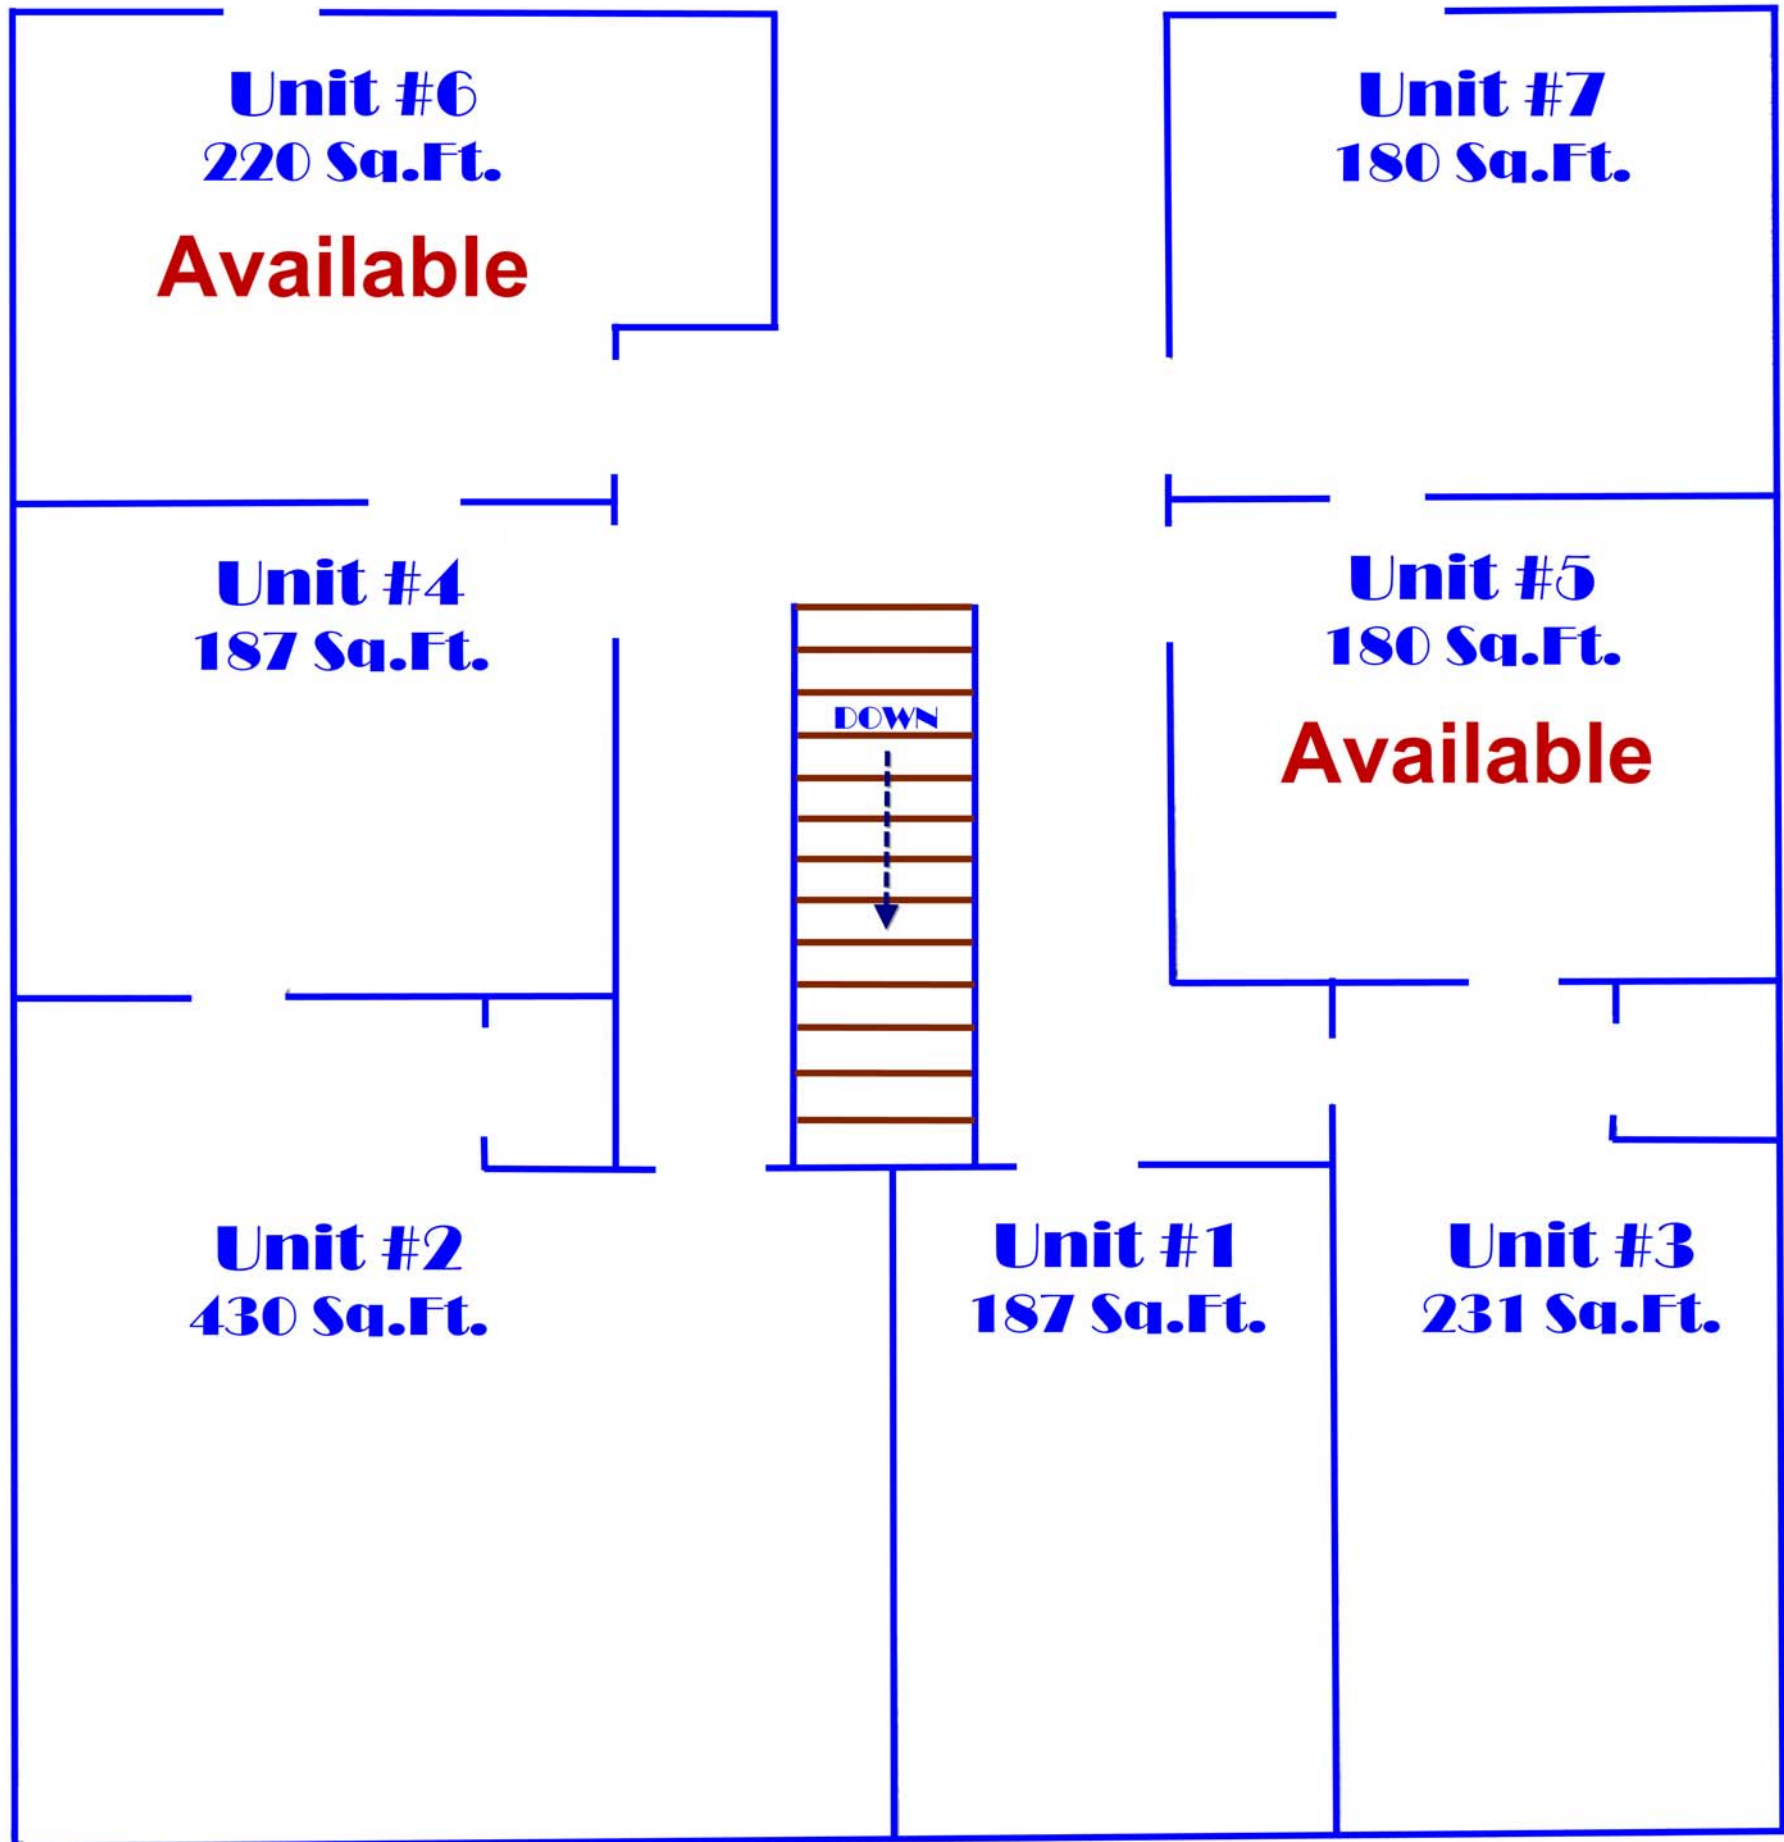

311 S. State St - Floor Plan

State Street