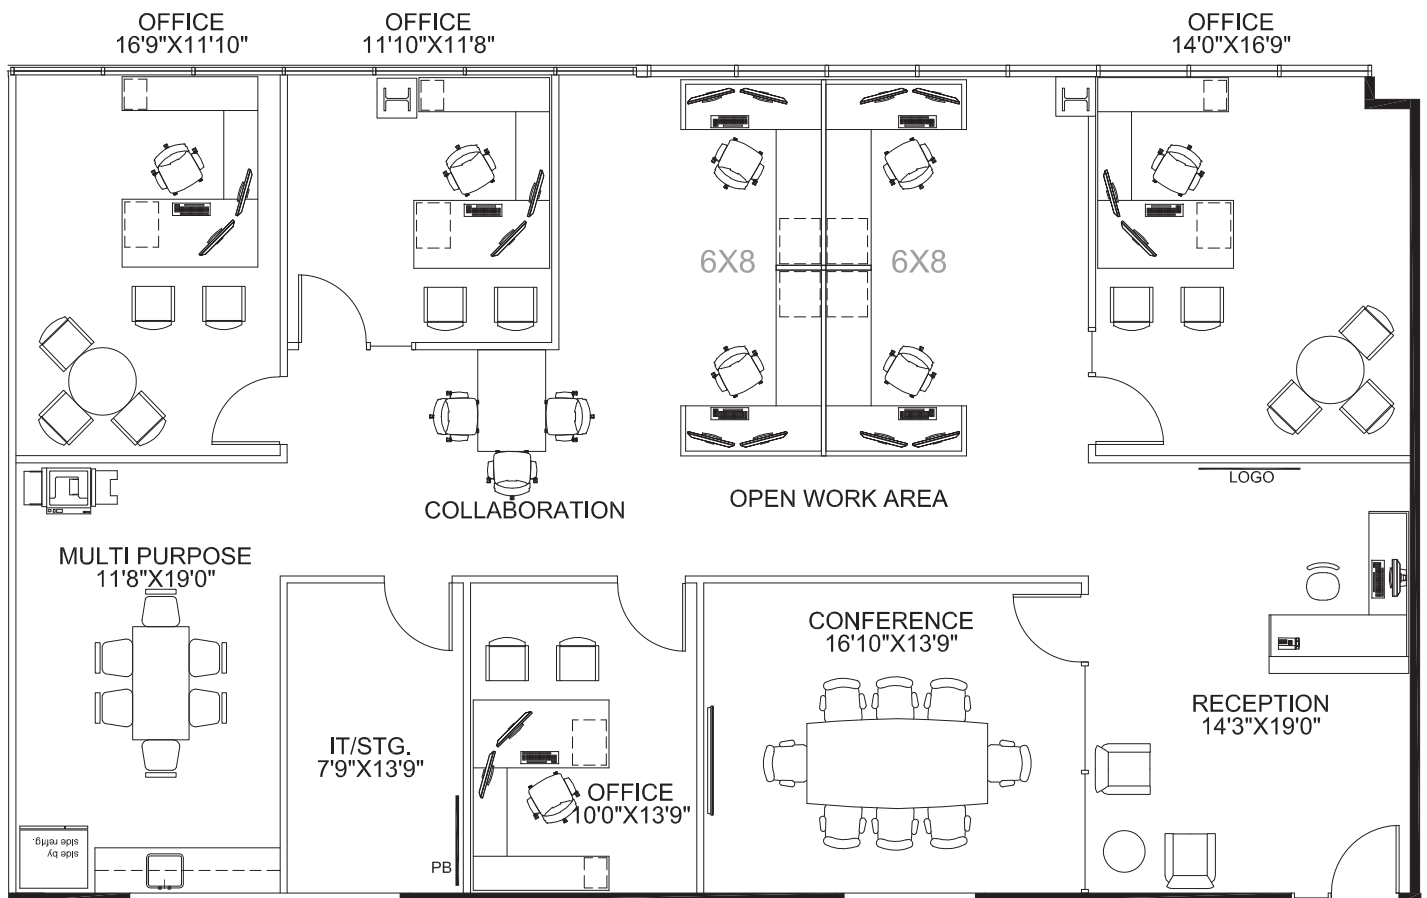

11451 KATY FREEWAY | HOUSTON, TEXAS 77079

SUITE 330
2,868 RSF

FOR LEASING CONTACT
 **HOLT LUNSFORD**
COMMERCIAL

Tod A. Harrison
713.602.3766 | tharrison@hlhouston.com

Brad Segreto
713.602.3758 | bsegreto@hlhouston.com