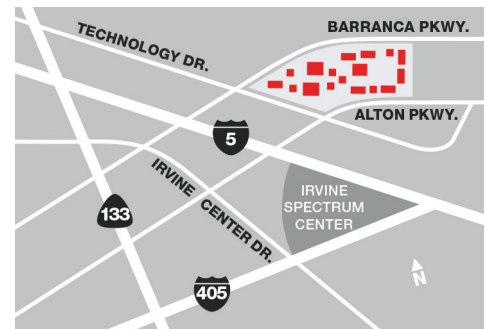

Lakeview Business Center

15300-15370 Barranca Parkway / 1 & 3 Ada / 36-100 Technology Drive
Irvine, CA 92618

Orange County
Irvine Spectrum®

Redefine productivity at Lakeview Business Center. This modern campus offers a unique mix of 17, one-story and two-story campus-office and mid-tech buildings nestled amidst lush landscaping and a peaceful lake. Its central location at the heart of Irvine Spectrum® helps integrate work and life for the competitive workforce your business needs to thrive.

Productive Workplace Community

- 12, two-story campus-office/mid-tech buildings
- Grounds feature impeccable landscaping and peaceful lake
- Event-ready outdoor workspace with BBQ stations
- Minutes to 130+ dining and retail options at Irvine Spectrum Center®
- 17 one-story and two-story
- Walk to Amtrak and Metrolink at Irvine Station
- Full-service Marriott and Courtyard Marriott Hotels nearby
- Abundant surface parking onsite
- Easy access to the 5, 405, and 133 freeways and the 241 toll road

Irvine Spectrum®

Recruit and retain top talent with a sought-after location in the heart of Orange County's ultimate walkable, bikeable and sustainably planned community.

For leasing information, call: **949.720.2550**
111 Innovation Drive, Irvine, CA 92617
IrvineCompanyOffice.com