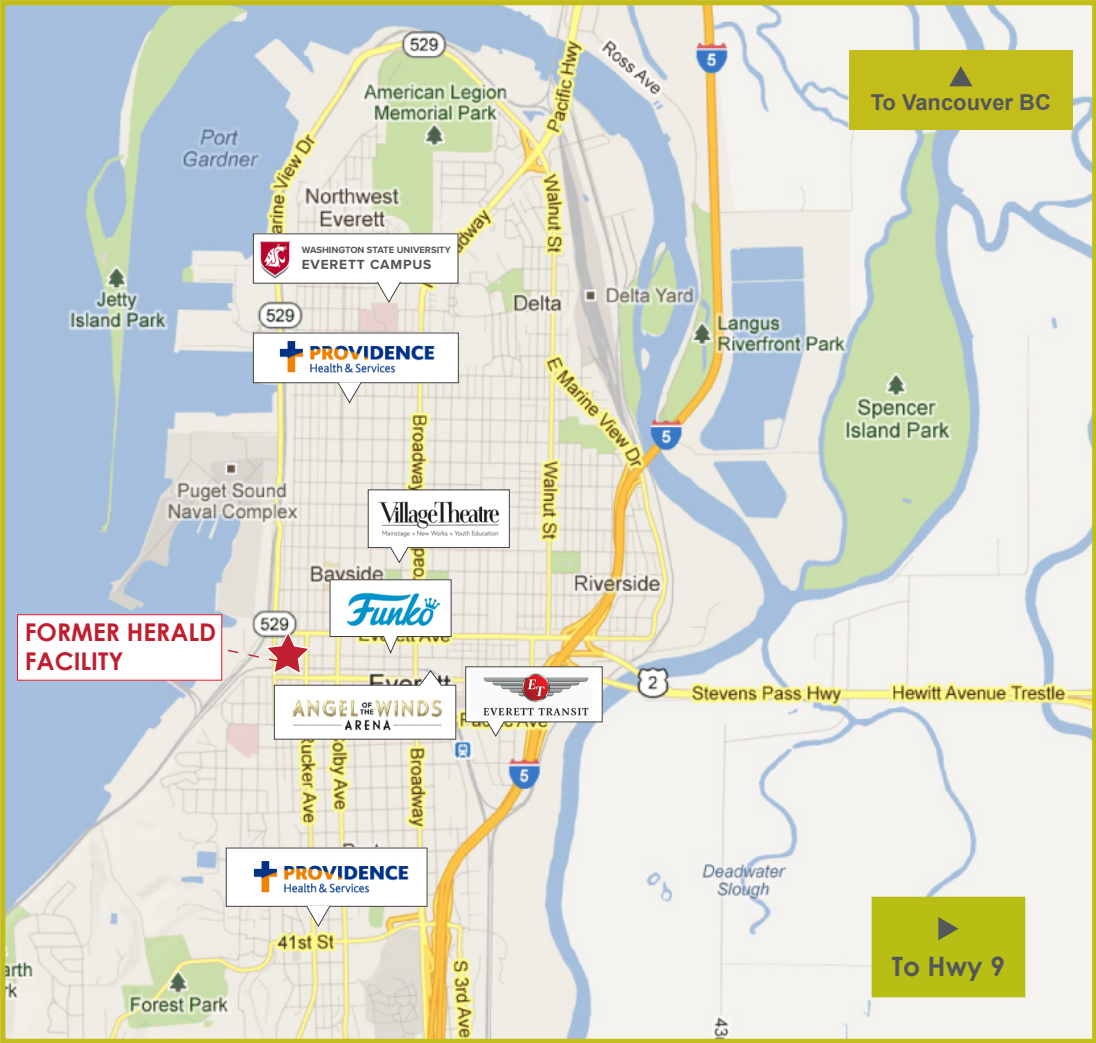

FORMER HERALD FACILITY

2727 West Marine View Drive, Everett
2732 Grand Avenue, Everett
2710 Grand Avenue, Everett

FOR LEASING INFORMATION CONTACT

David Graef | 425.252.5400 | Dave.Graef@Skotdal.com

Skotdal
REAL ESTATE

SKOTDAL.COM