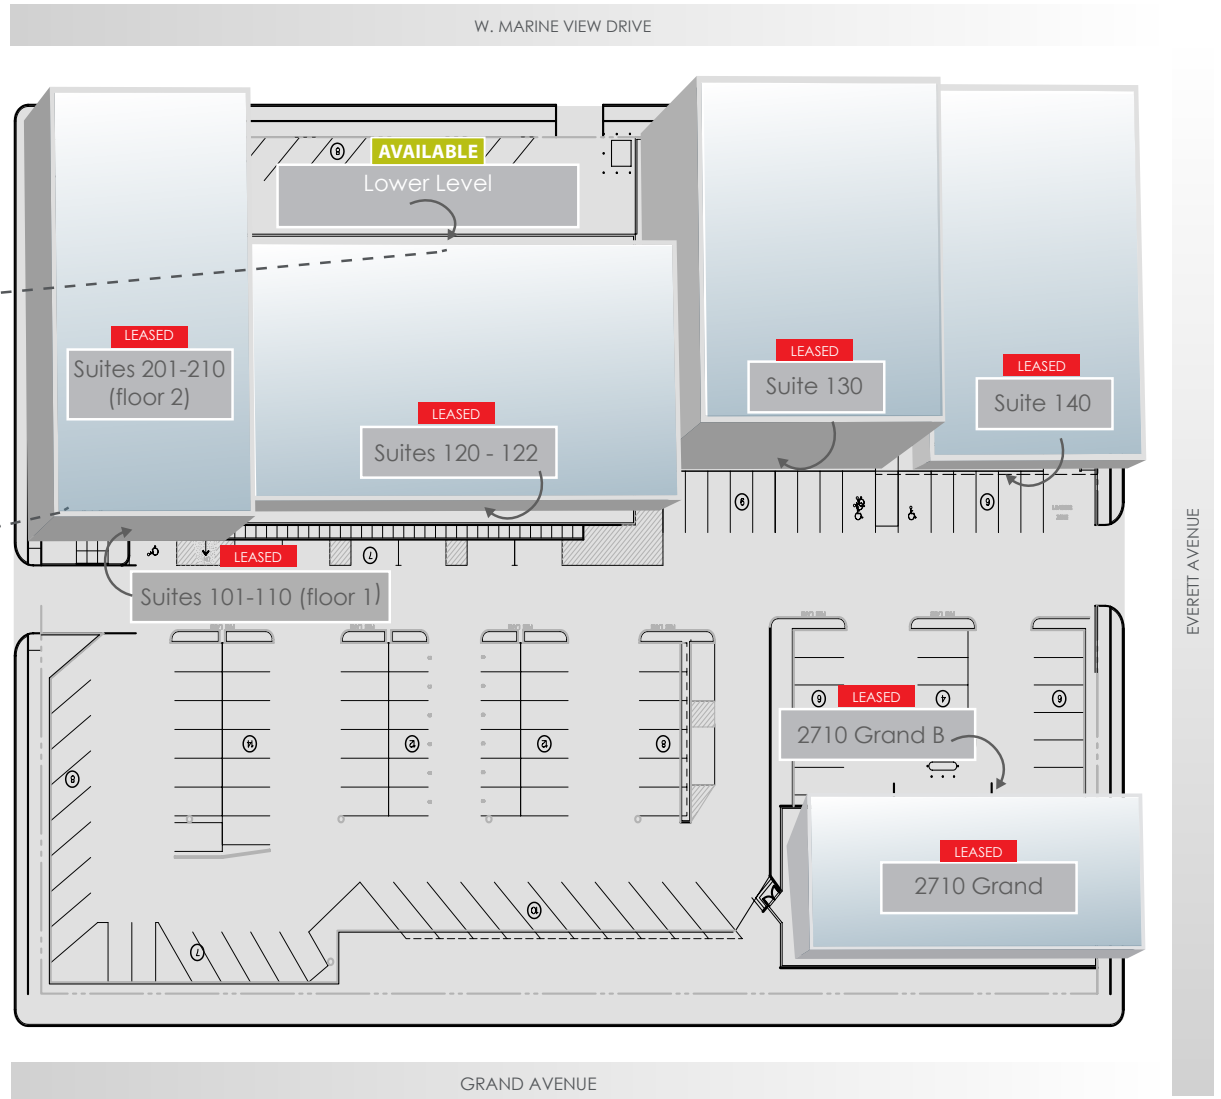

FORMER HERALD FACILITY

2727 W Marine View 17,386 SF AVAILABLE

2732 Grand, 101-110	8,160 SF	Leased
2732 Grand, 201-210	8,160 SF	Leased
2732 Grand, 120	2,500 SF	Leased
2732 Grand, 121-122	13,847 SF	Leased
2732 Grand, 130	8,645 SF	Leased
2732 Grand, 140	8,560 SF	Leased
2710 Grand B	6,000 SF	Leased
2710 Grand	6,000 SF	Leased