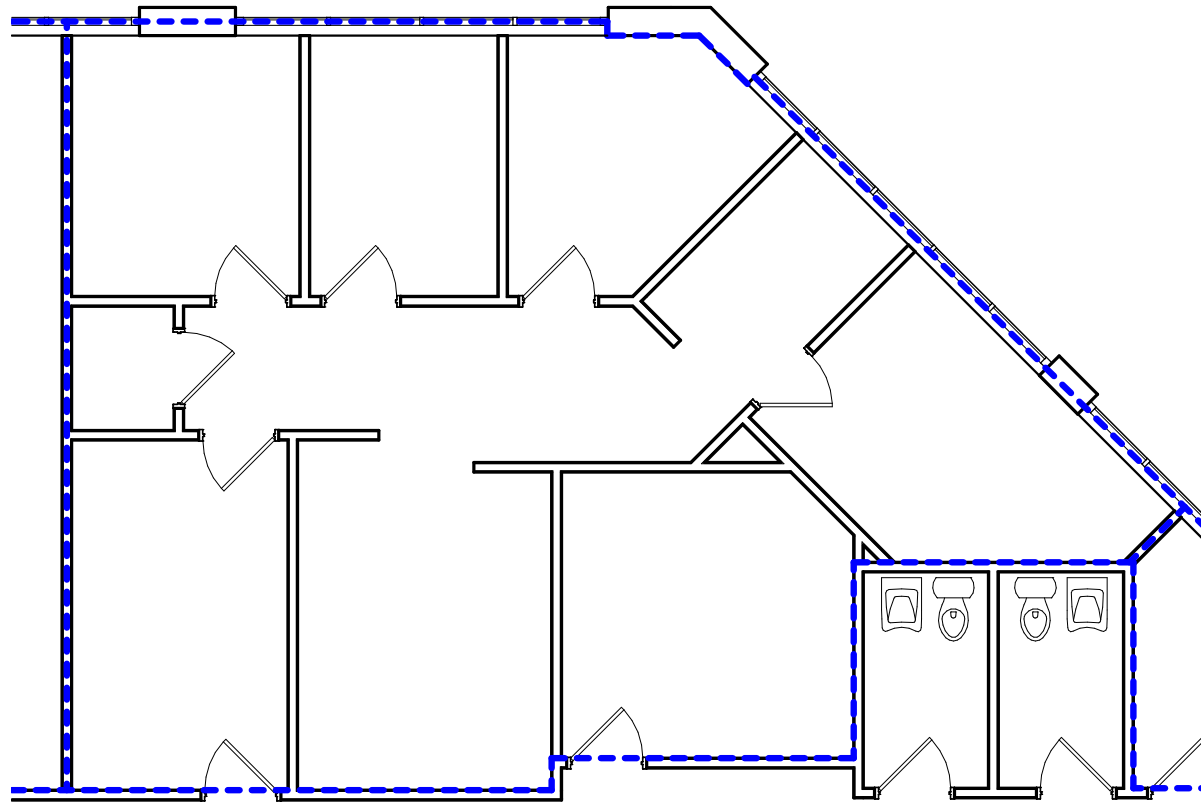

12277 DePAUL SOUTH

SUITE: 406

FOURTH FLOOR - SUITE 406

05/14/19 MASTER PLANS

VERVE
DESIGN STUDIO
1558 S. BROADWAY
ST. LOUIS, MISSOURI 63104
314-822-4007 www.VERVEDS.com

12277 DePAUL DRIVE
BRIDGETON, MO. 63044