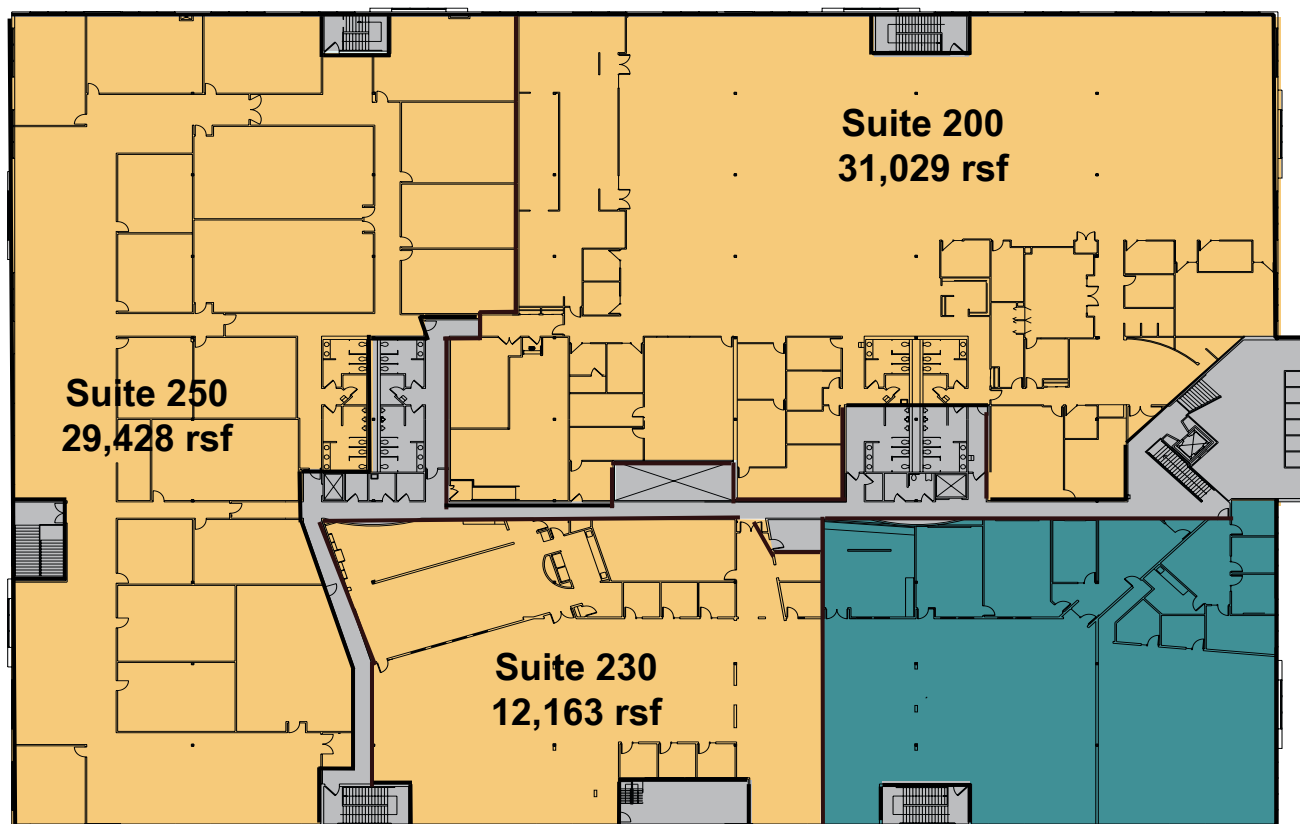

Riverfront Technical Park
2811 S. 102nd PL
Seattle, WA 98168

- Common
- Leased
- Available

Suite 200	31,029 rsf
Suite 230	12,163 rsf
Suite 250	29,428 rsf

Second Floor