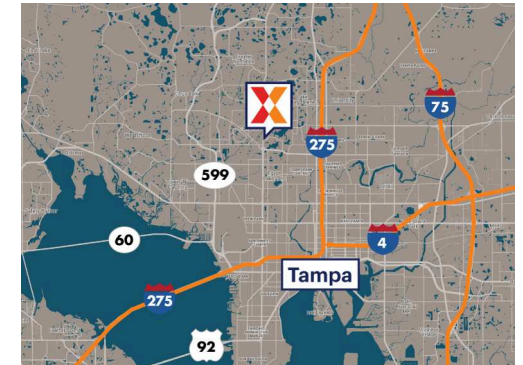

Carrollwood Center

Tampa-St. Petersburg-Clearwater, FL

28.0403, -82.5047

10025-10235 N. Dale Mabry Highway | Tampa, FL 33618

Center Size: 92,678 SF

Demographics

| | 1 Mile | 3 Mile | 5 Mile |
|--|----------|----------|----------|
| | 12,767 | 106,981 | 304,720 |
| | 5,778 | 43,548 | 120,749 |
| | \$78,011 | \$69,777 | \$63,775 |

Publix-anchored center with top regional and national retailers including Tijuana Flats, Jersey Mike's Subs & Plato's Closet

High visibility from 69,500+ vehicles daily on Dale Mabry Hwy

Surrounded by established neighborhoods with population of 107,000+ within a 3-mile radius

Current Retailers

| | | |
|--------|--------------------------------|-----------|
| N.A.P. | Shell Gas Station | 0 SF |
| 01 | RareHues | 10,000 SF |
| 03 | Plato's Closet | 5,000 SF |
| 4A | Publix | 27,887 SF |
| 05 | Mr. Empanada | 1,350 SF |
| 06 | The Bello Nail Bar | 1,873 SF |
| 07 | Florida West Coast Credit Unio | 1,155 SF |
| 08 | La Michoacana | 1,961 SF |
| 09 | Elena M. Morreale, D.C., P.A. | 1,000 SF |
| 10 | America | 3,397 SF |
| 11/13 | America's Escape Game | 2,697 SF |
| 14 | Kim's Tailor | 546 SF |
| 15 | Carrollwood Barber Shop | 1,068 SF |
| 16&17 | Laundry Boys | 2,121 SF |
| 18 | CBD American Shaman | 1,275 SF |
| 18B | Revello Medical Center | 1,700 SF |
| 19 | Evos Restaurant | 2,106 SF |
| 20 | T-Mobile | 2,200 SF |
| 22A | Jersey Mike's Subs | 1,375 SF |
| 23A | The Brass Tap | 3,280 SF |
| 24 | Planet Smoothie | 900 SF |
| 25 | The Hungry Greek | 1,700 SF |
| 26 | Humana | 2,725 SF |
| 27 | Heart Fitness | 3,500 SF |
| 29-30 | Tijuana Flats | 3,200 SF |
| 31 | China Garden | 1,009 SF |
| 32 | J'Adore Designer Boutique | 1,000 SF |
| 33 | Wingstop | 1,293 SF |
| 33A | Sailing Poke Bowl | 1,207 SF |