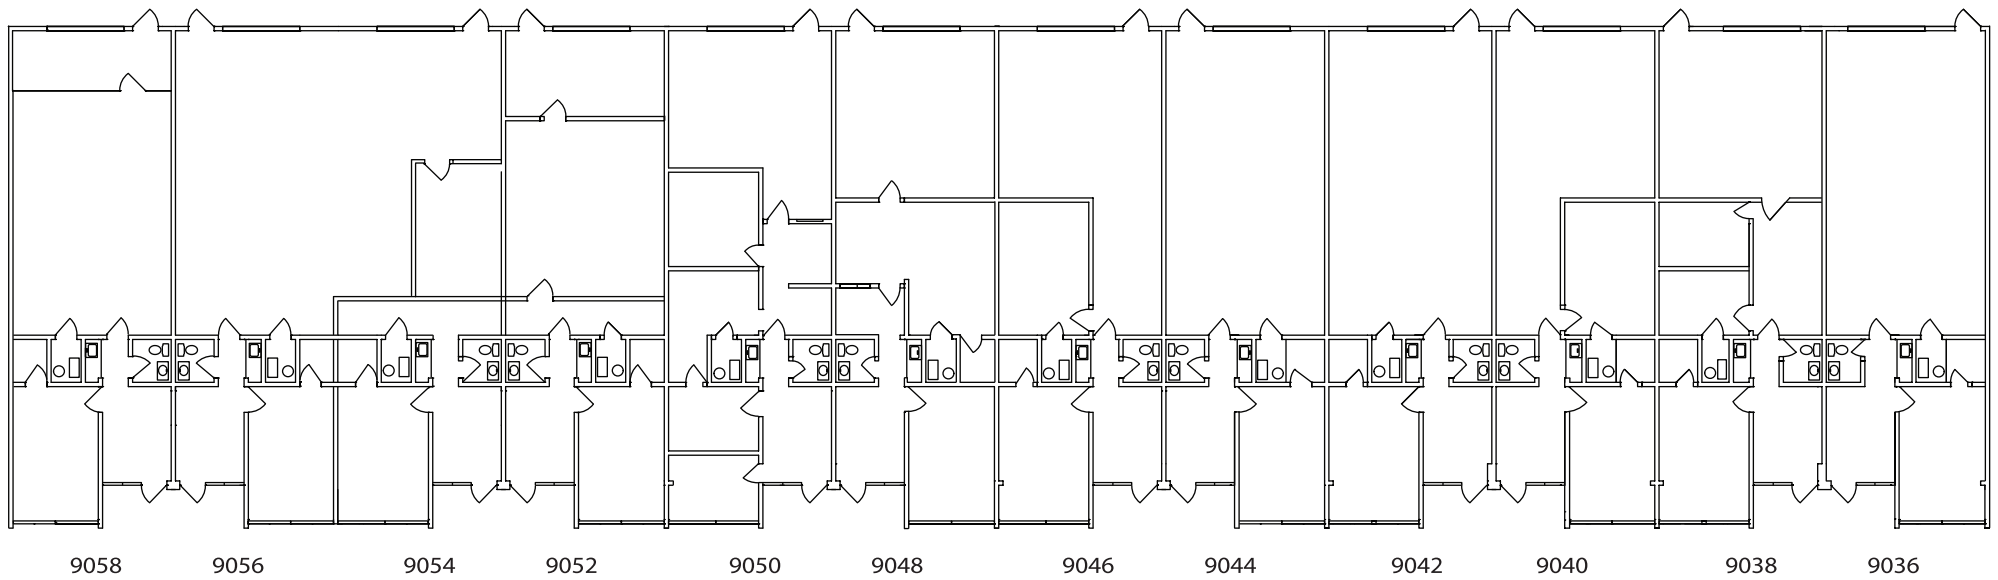

## Santa Fe Business Park I

9036 - 9058 Parkhill  
Lenexa, Kansas 66215-3536

\*DRAWING NOT TO SCALE