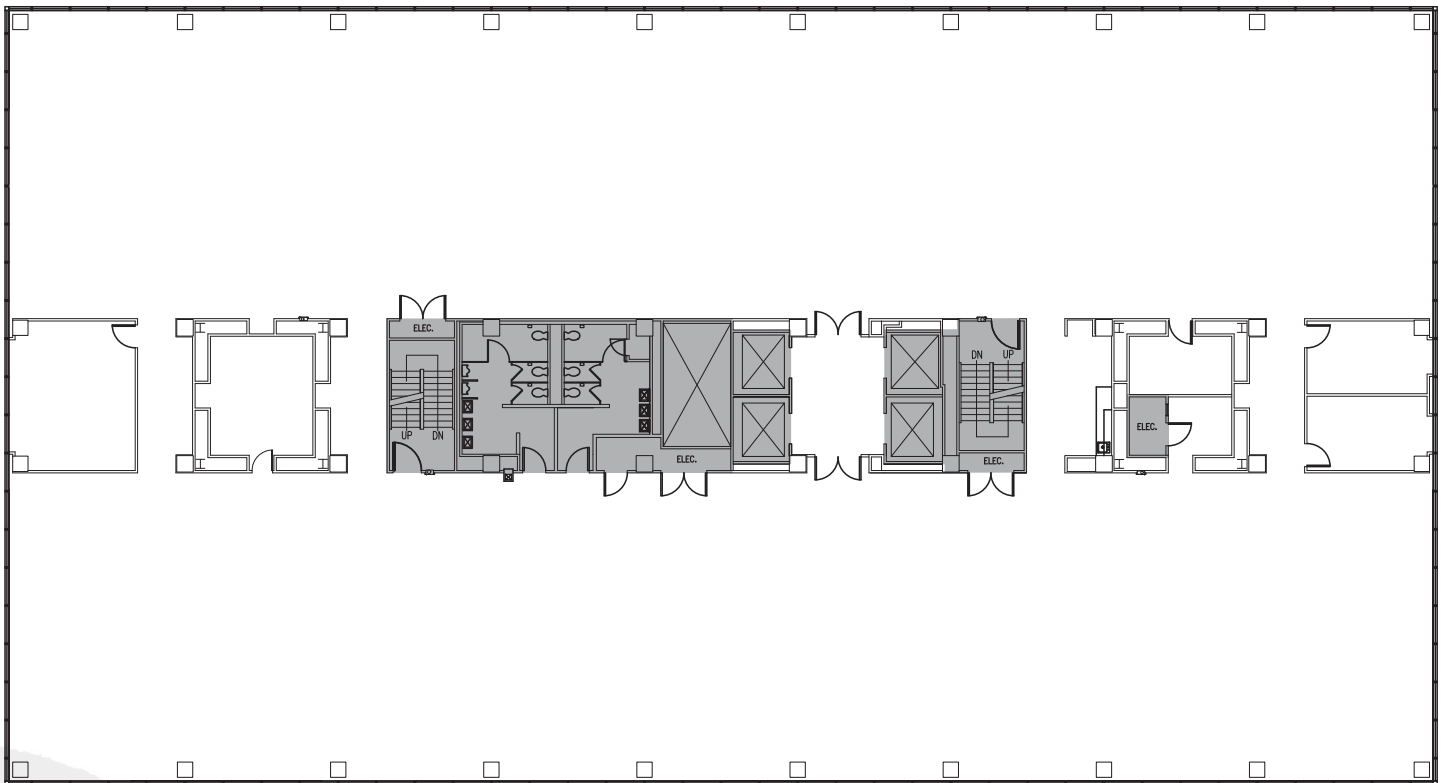

SeaTac Office Center

NORTH TOWER - SUITE 700

19,432 RSF

CONTACT

Cleita Harvey
+1 206 607 1794
cleita.harvey@am.jll.com

Jim Allison
+1 206 607 1787
jim.allison@am.jll.com

Jones Lang LaSalle Brokerage, Inc.
jll.com/seattle