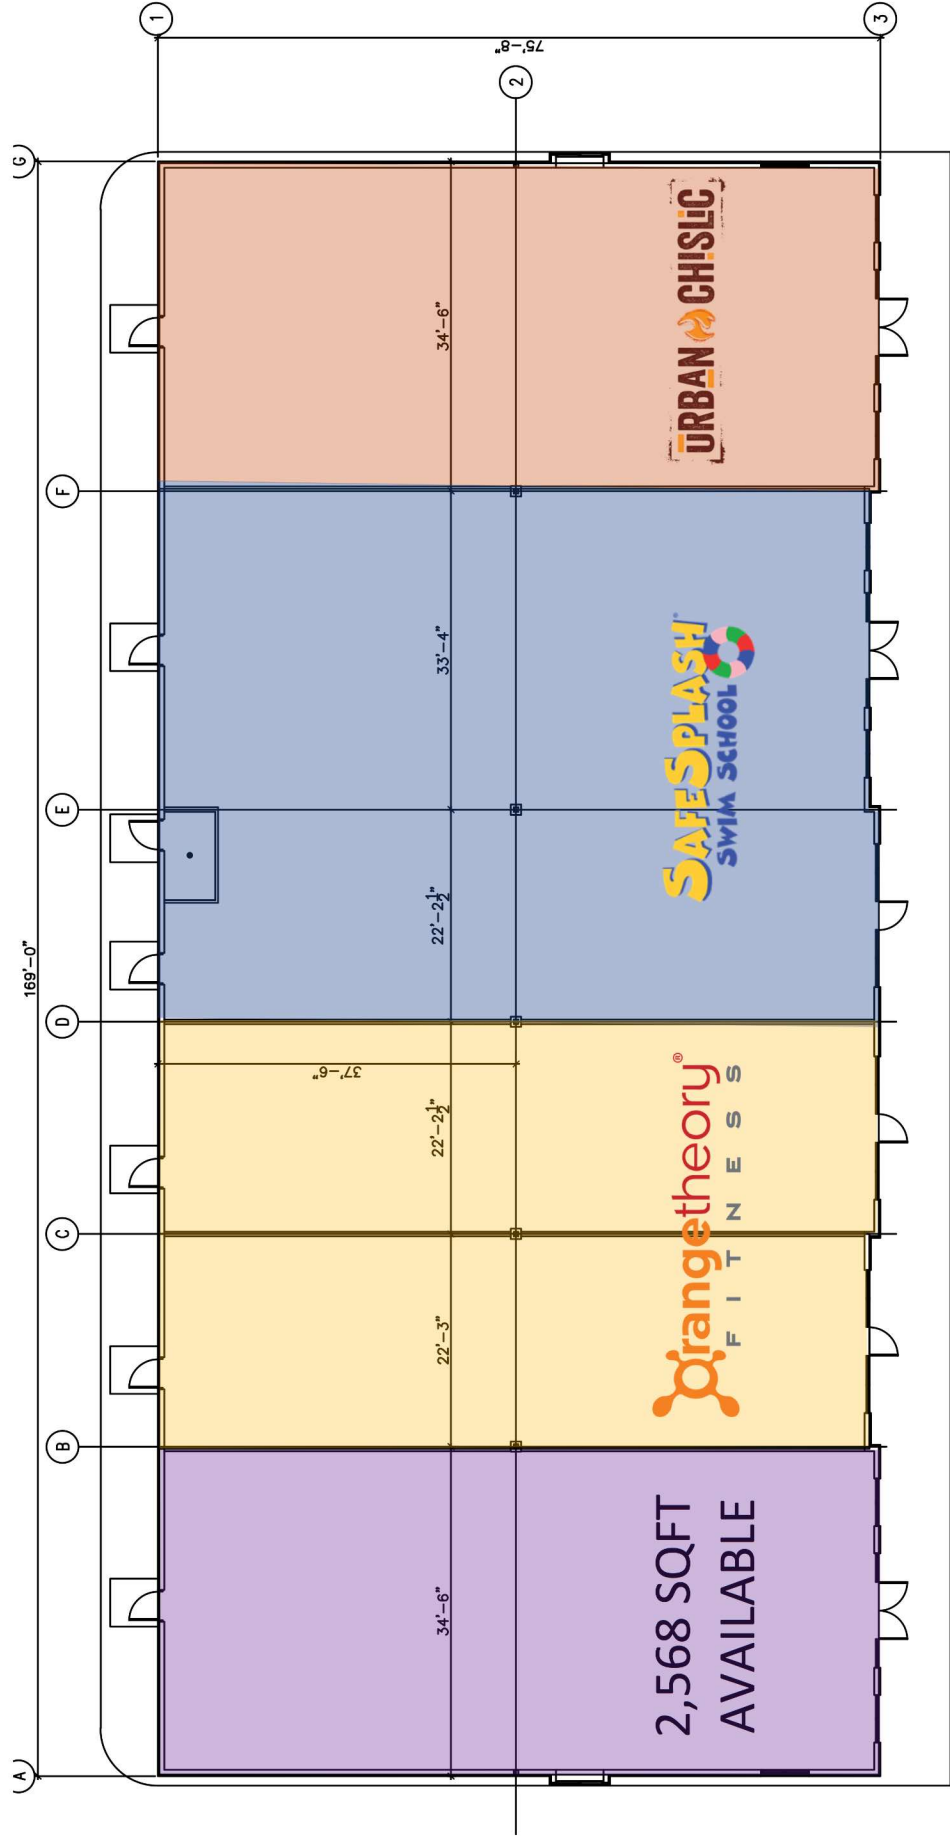

LIBERTY S Q U A R E

FOR LEASE

Drive-Thru Endcap Available

441 West 85th Street
Sioux Falls, SD 57108

size

2,568 sqft

price

\$28 psf (NNN)

delivery

Estimated Shell delivery:
Late 2018

t.i.a.

Landlord is offering
\$25/foot tenant
improvement allowance

location

Site is located at 85th &
Minnesota, on frontage of
Walmart. Southside retail
locations do not get better
than this!

605.376.0127

Ryan.Tysdal@VBCLink.com

LIBERTY
S Q U A R E

Liberty Square includes two 12,500-sqft retail strip centers.
 Site is located at 85th & Minnesota, on 2 Walmart outlets.

FLOOR PLAN

South Sioux Falls' strong demographics boast the highest household income in the State!

 **LIBERTY**
S Q U A R E