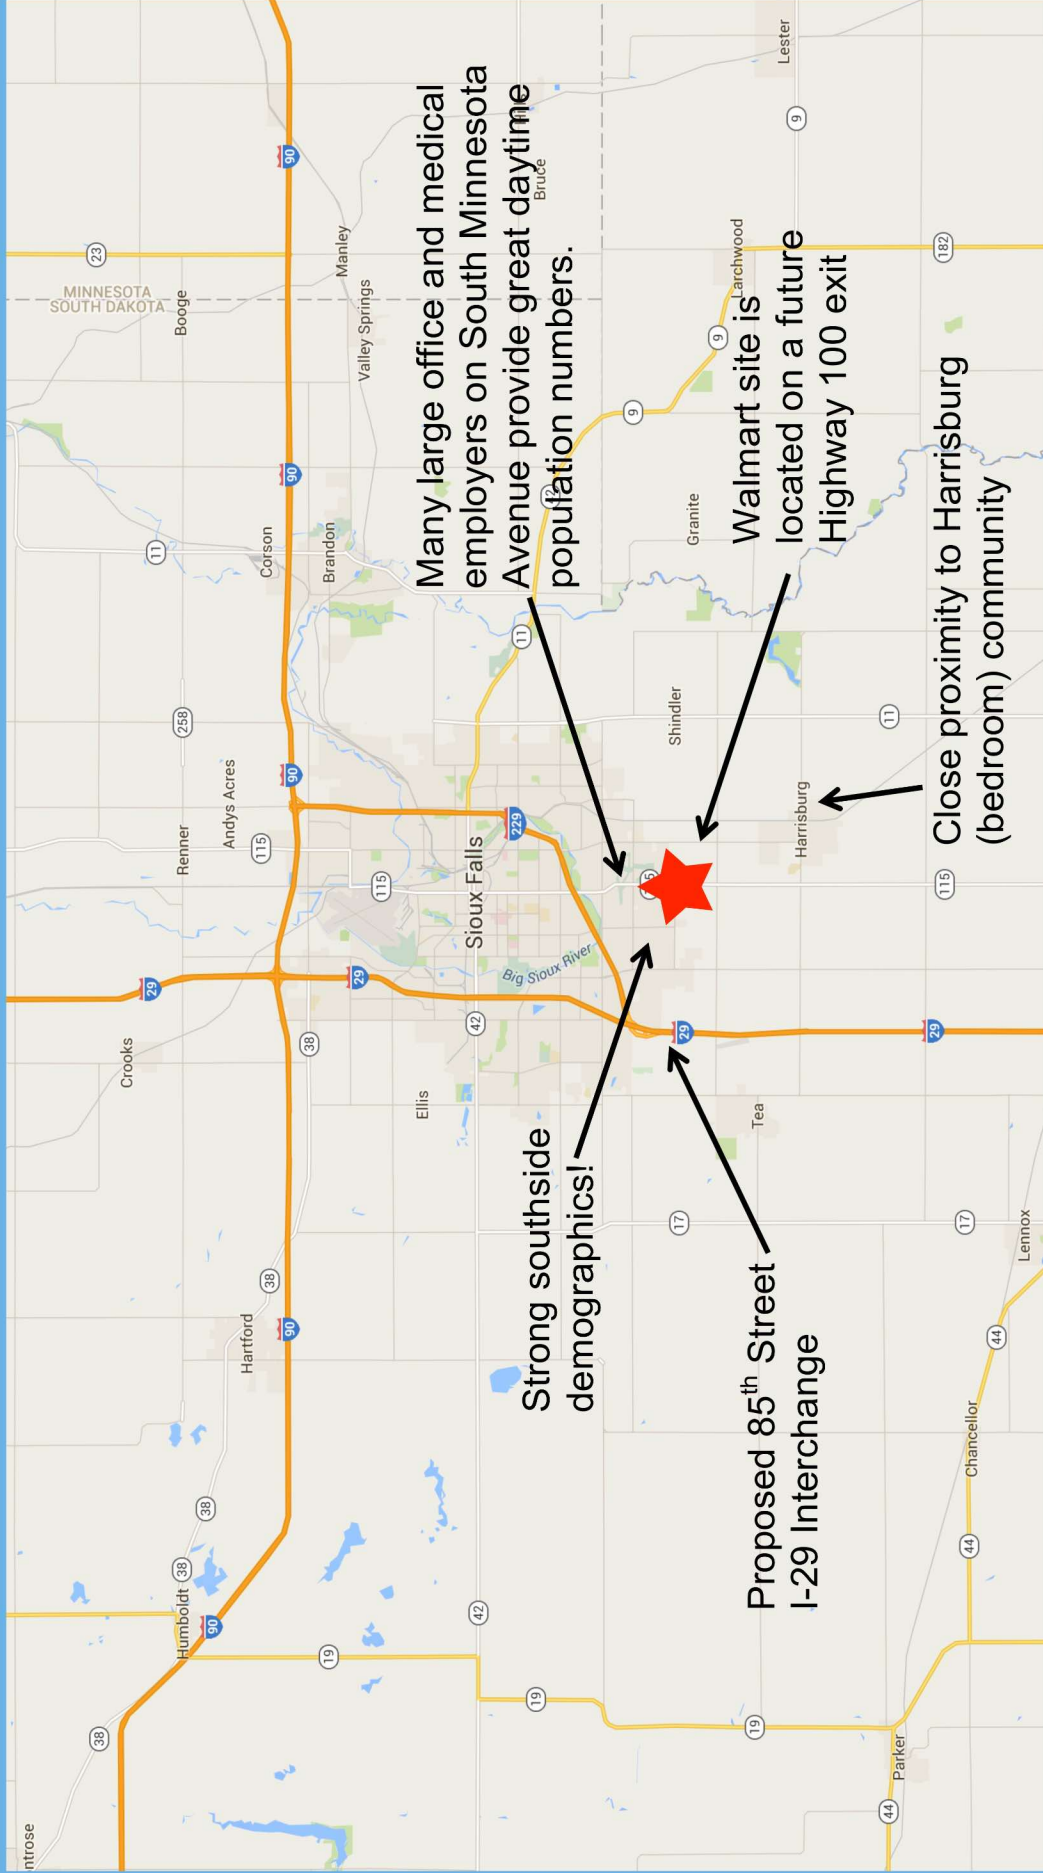

delivery

Estimated Shell delivery:
Late 2018

t.i.a.

Landlord is offering
\$25/foot tenant
improvement allowance

location

Site is located at 85th &
Minnesota, on frontage of
Walmart. Southside retail
locations do not get better
than this!

co-tenancy

Walmart, Burger King, Aldi,
Orangetheory Fitness,
Subway, Scooter's Coffee,
Verizon Wireless, Safe Splash
Swim School, Urban Chislic

Information deemed reliable but not guaranteed.

Lake Lorraine | 2571 Westlake Drive #100
Sioux Falls, South Dakota 57106
VBCLink.com | 605.361.8211

605.376.0127

Ryan.Tysdal@VBCLink.com

LIBERTY
S Q U A R E

Liberty Square includes two 12,500-sqft retail strip centers.
 Site is located at 85th & Minnesota, on 2 Walmart outlets.

FLOOR PLAN

South Sioux Falls' strong demographics boast the highest household income in the State!

 **LIBERTY**
S Q U A R E