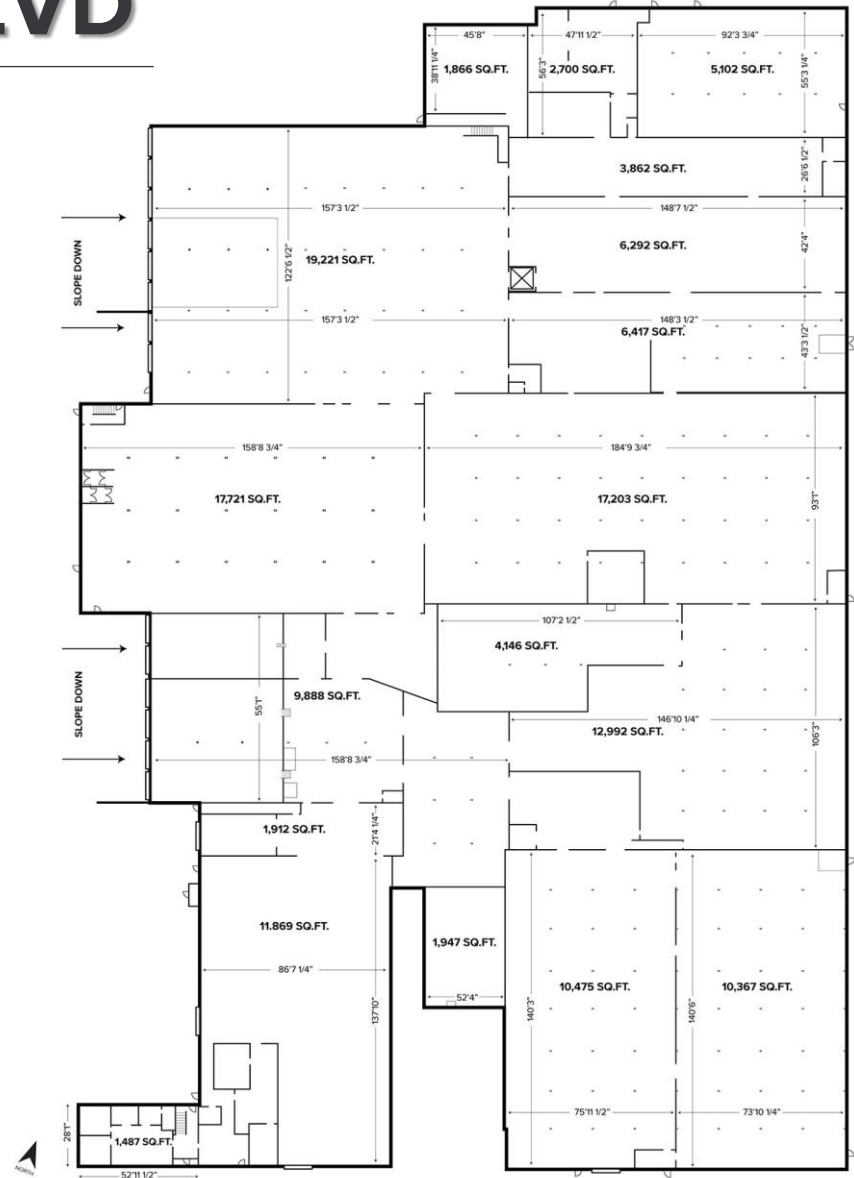

SCOTT ELLIOTT
(248) 948 4182
sellott@signatureassociates.com

**SIGNATURE
ASSOCIATES**
KNOW SIGNATURE | KNOW RESULTS

PROPERTY OVERVIEW

FOR SALE //
2-BUILDING PORTFOLIO
FOR LEASE //
1927 ROSA PARKS

- **1927 Rosa Parks**
271,797 sq. ft. / office to suit
- **1924 Rosa Parks – LEASED**
7,000 sq. ft. / 1,700 sq. ft. office
- 12' – 18' clear height
- (18) 10x12, 12x14 grade level doors, (2) truckwells
- Zoned Industrial
- Buildings located in an opportunity zone
- In the heart of Corktown within walking distance to retail, restaurants, and bars
- Lease Rate: \$5.75/sq.ft. G+U
- Sale Price: \$15,000,000

1927 ROSA PARKS BLVD

- 271,797 square feet
- Office to suit
- 14' – 18' ceiling height
- (16) 12x14 grade level doors
- Recently renovated and features include great soaring ceilings, exposed brick and expensive windows for nice natural light
- Lease rate: \$5.75/G+U

1927 ROSA PARKS BLVD // 271,797 SQ. FT.

1924 ROSA PARKS BLVD

FULLY LEASED

- 7,000 square feet
- 1,700 square feet of office
- 12' – 15' ceiling height
- (2) 10x12 grade level doors
- 600 amps, 220 volts, 3-phase power
- Equipped with (5) private offices, small garage, (2) lavatories, and (1) shower