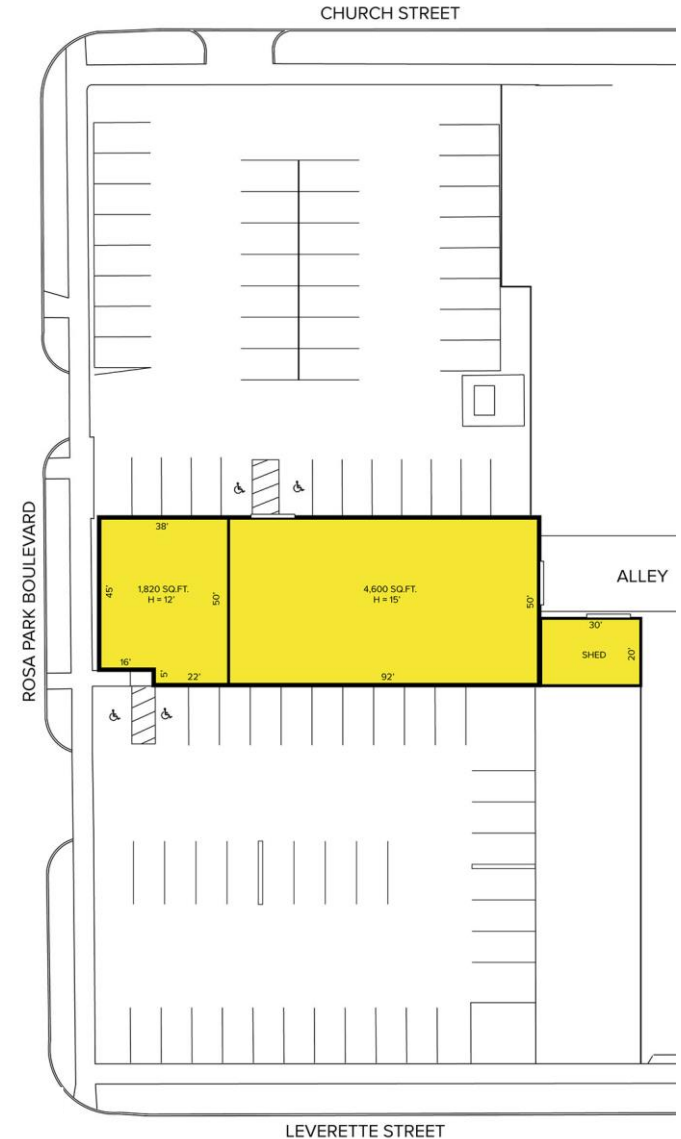

1927 ROSA PARKS BLVD

- 271,797 square feet
- Office to suit
- 14' – 18' ceiling height
- (16) 12x14 grade level doors
- Recently renovated and features include great soaring ceilings, exposed brick and expensive windows for nice natural light
- Lease rate: \$5.75/G+U

1927 ROSA PARKS BLVD // 271,797 SQ. FT.

1924 ROSA PARKS BLVD

FULLY LEASED

- 7,000 square feet
- 1,700 square feet of office
- 12' – 15' ceiling height
- (2) 10x12 grade level doors
- 600 amps, 220 volts, 3-phase power
- Equipped with (5) private offices, small garage, (2) lavatories, and (1) shower