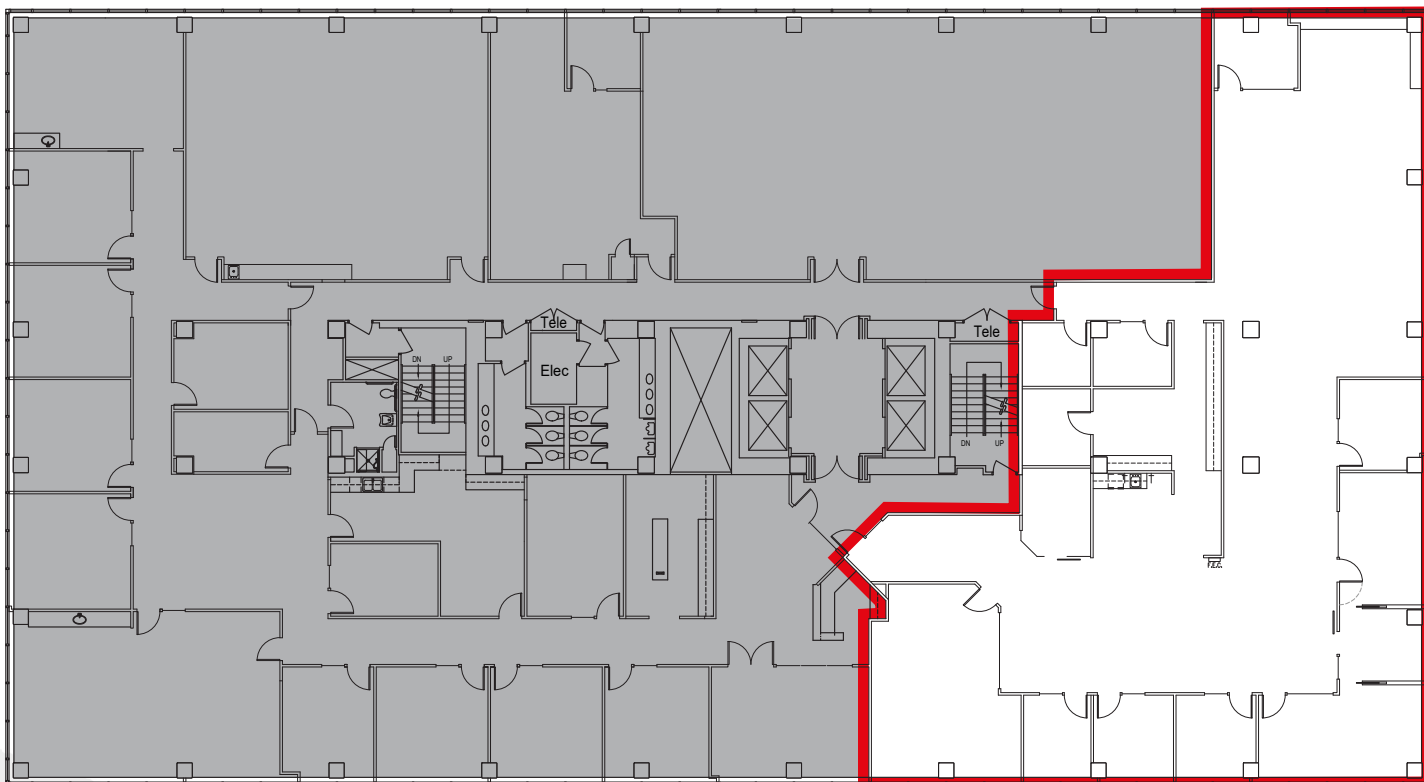

SeaTac Office Center

SOUTH TOWER - SUITE 350
6,303 RSF

CONTACT

Cleita Harvey
+1 206 607 1794
cleita.harvey@am.jll.com

Jim Allison
+1 206 607 1787
jim.allison@am.jll.com

Jones Lang LaSalle Brokerage, Inc.
jll.com/seattle