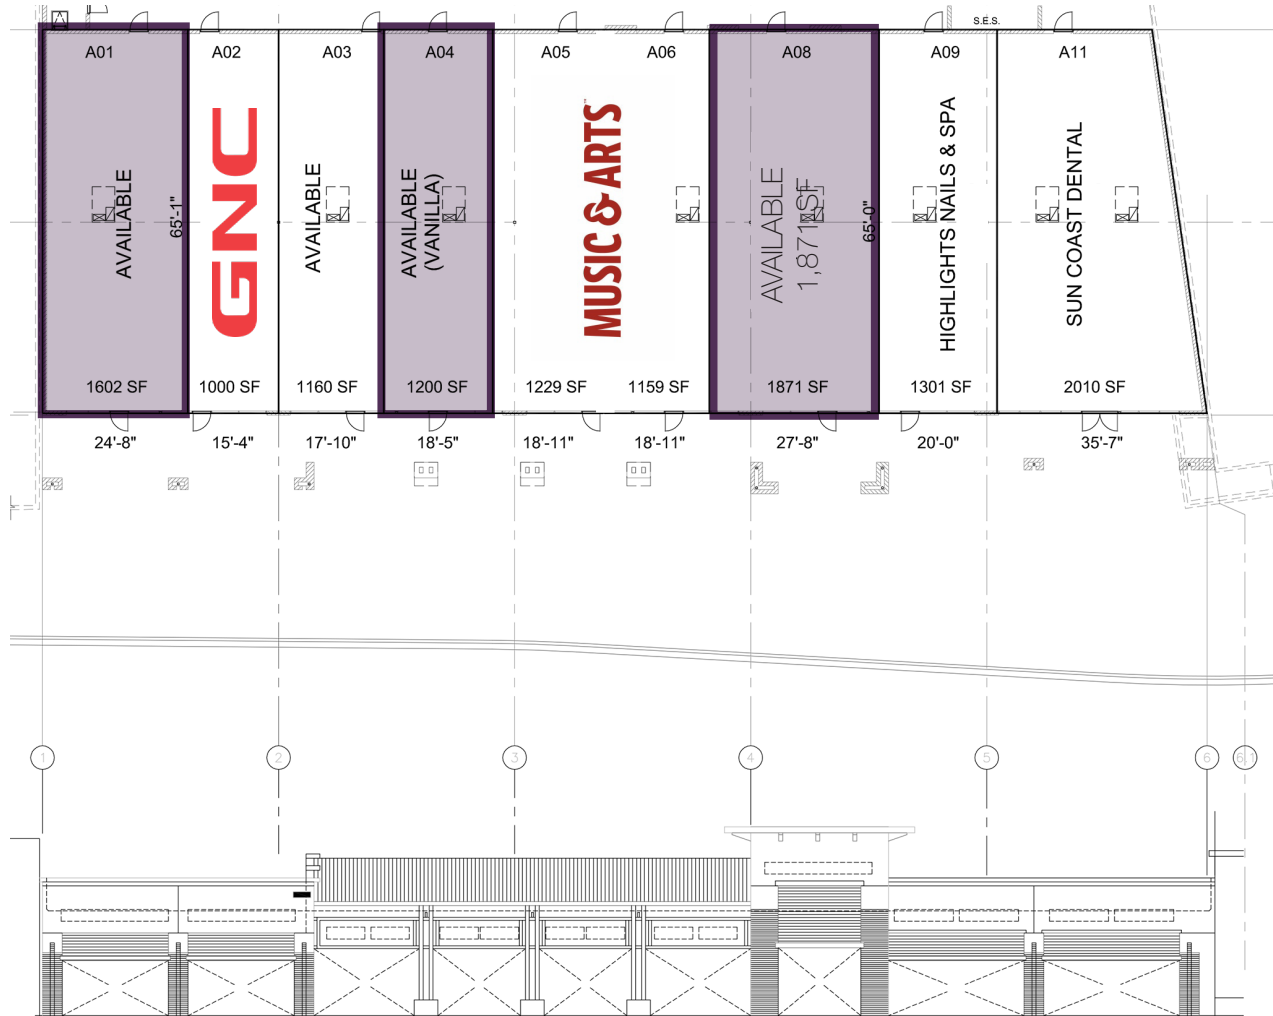

AVAILABILITY Shops A

For Lease
The Market at
Estrella Falls

Available