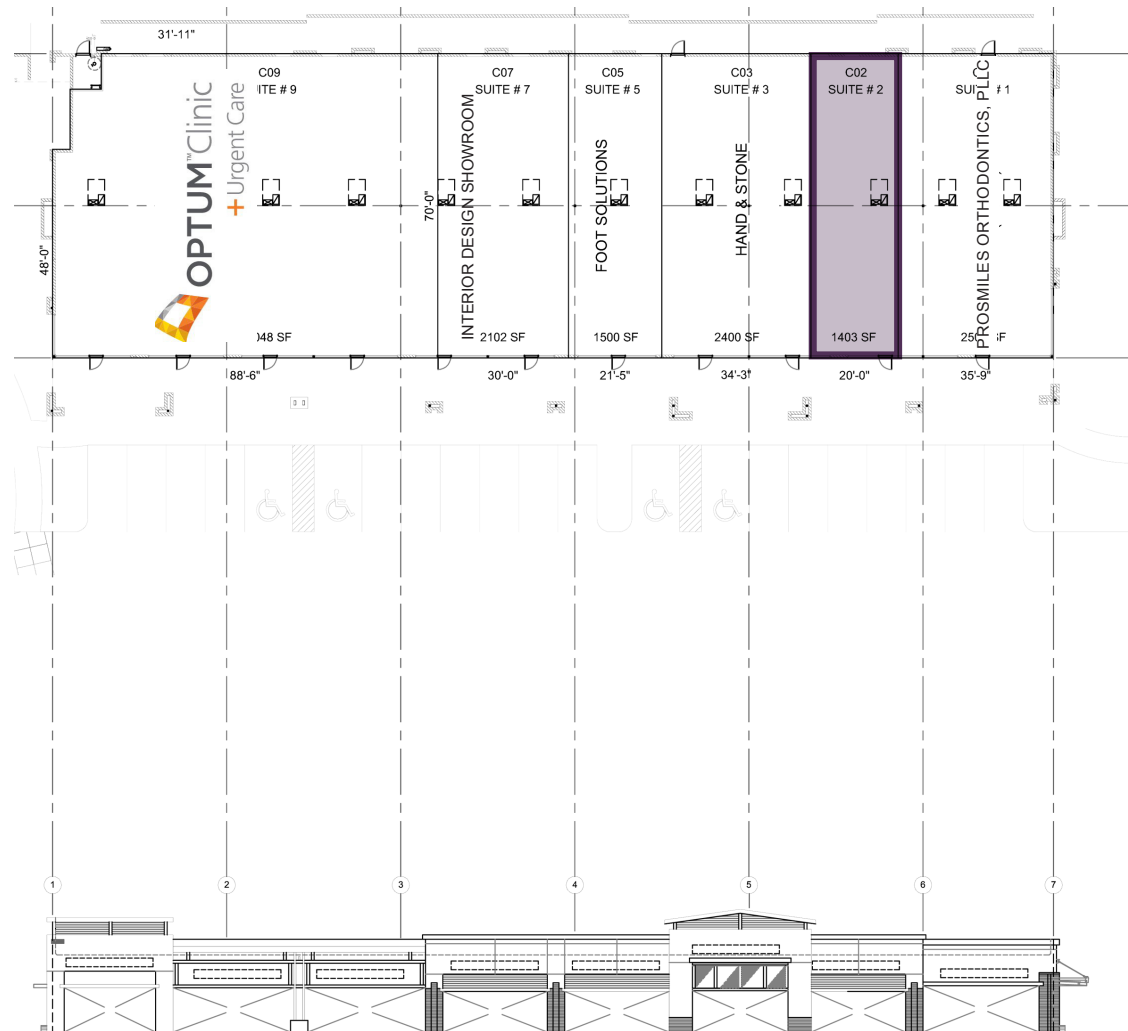

AVAILABILITY Shops C

For Lease
The Market at
Estrella Falls

Available