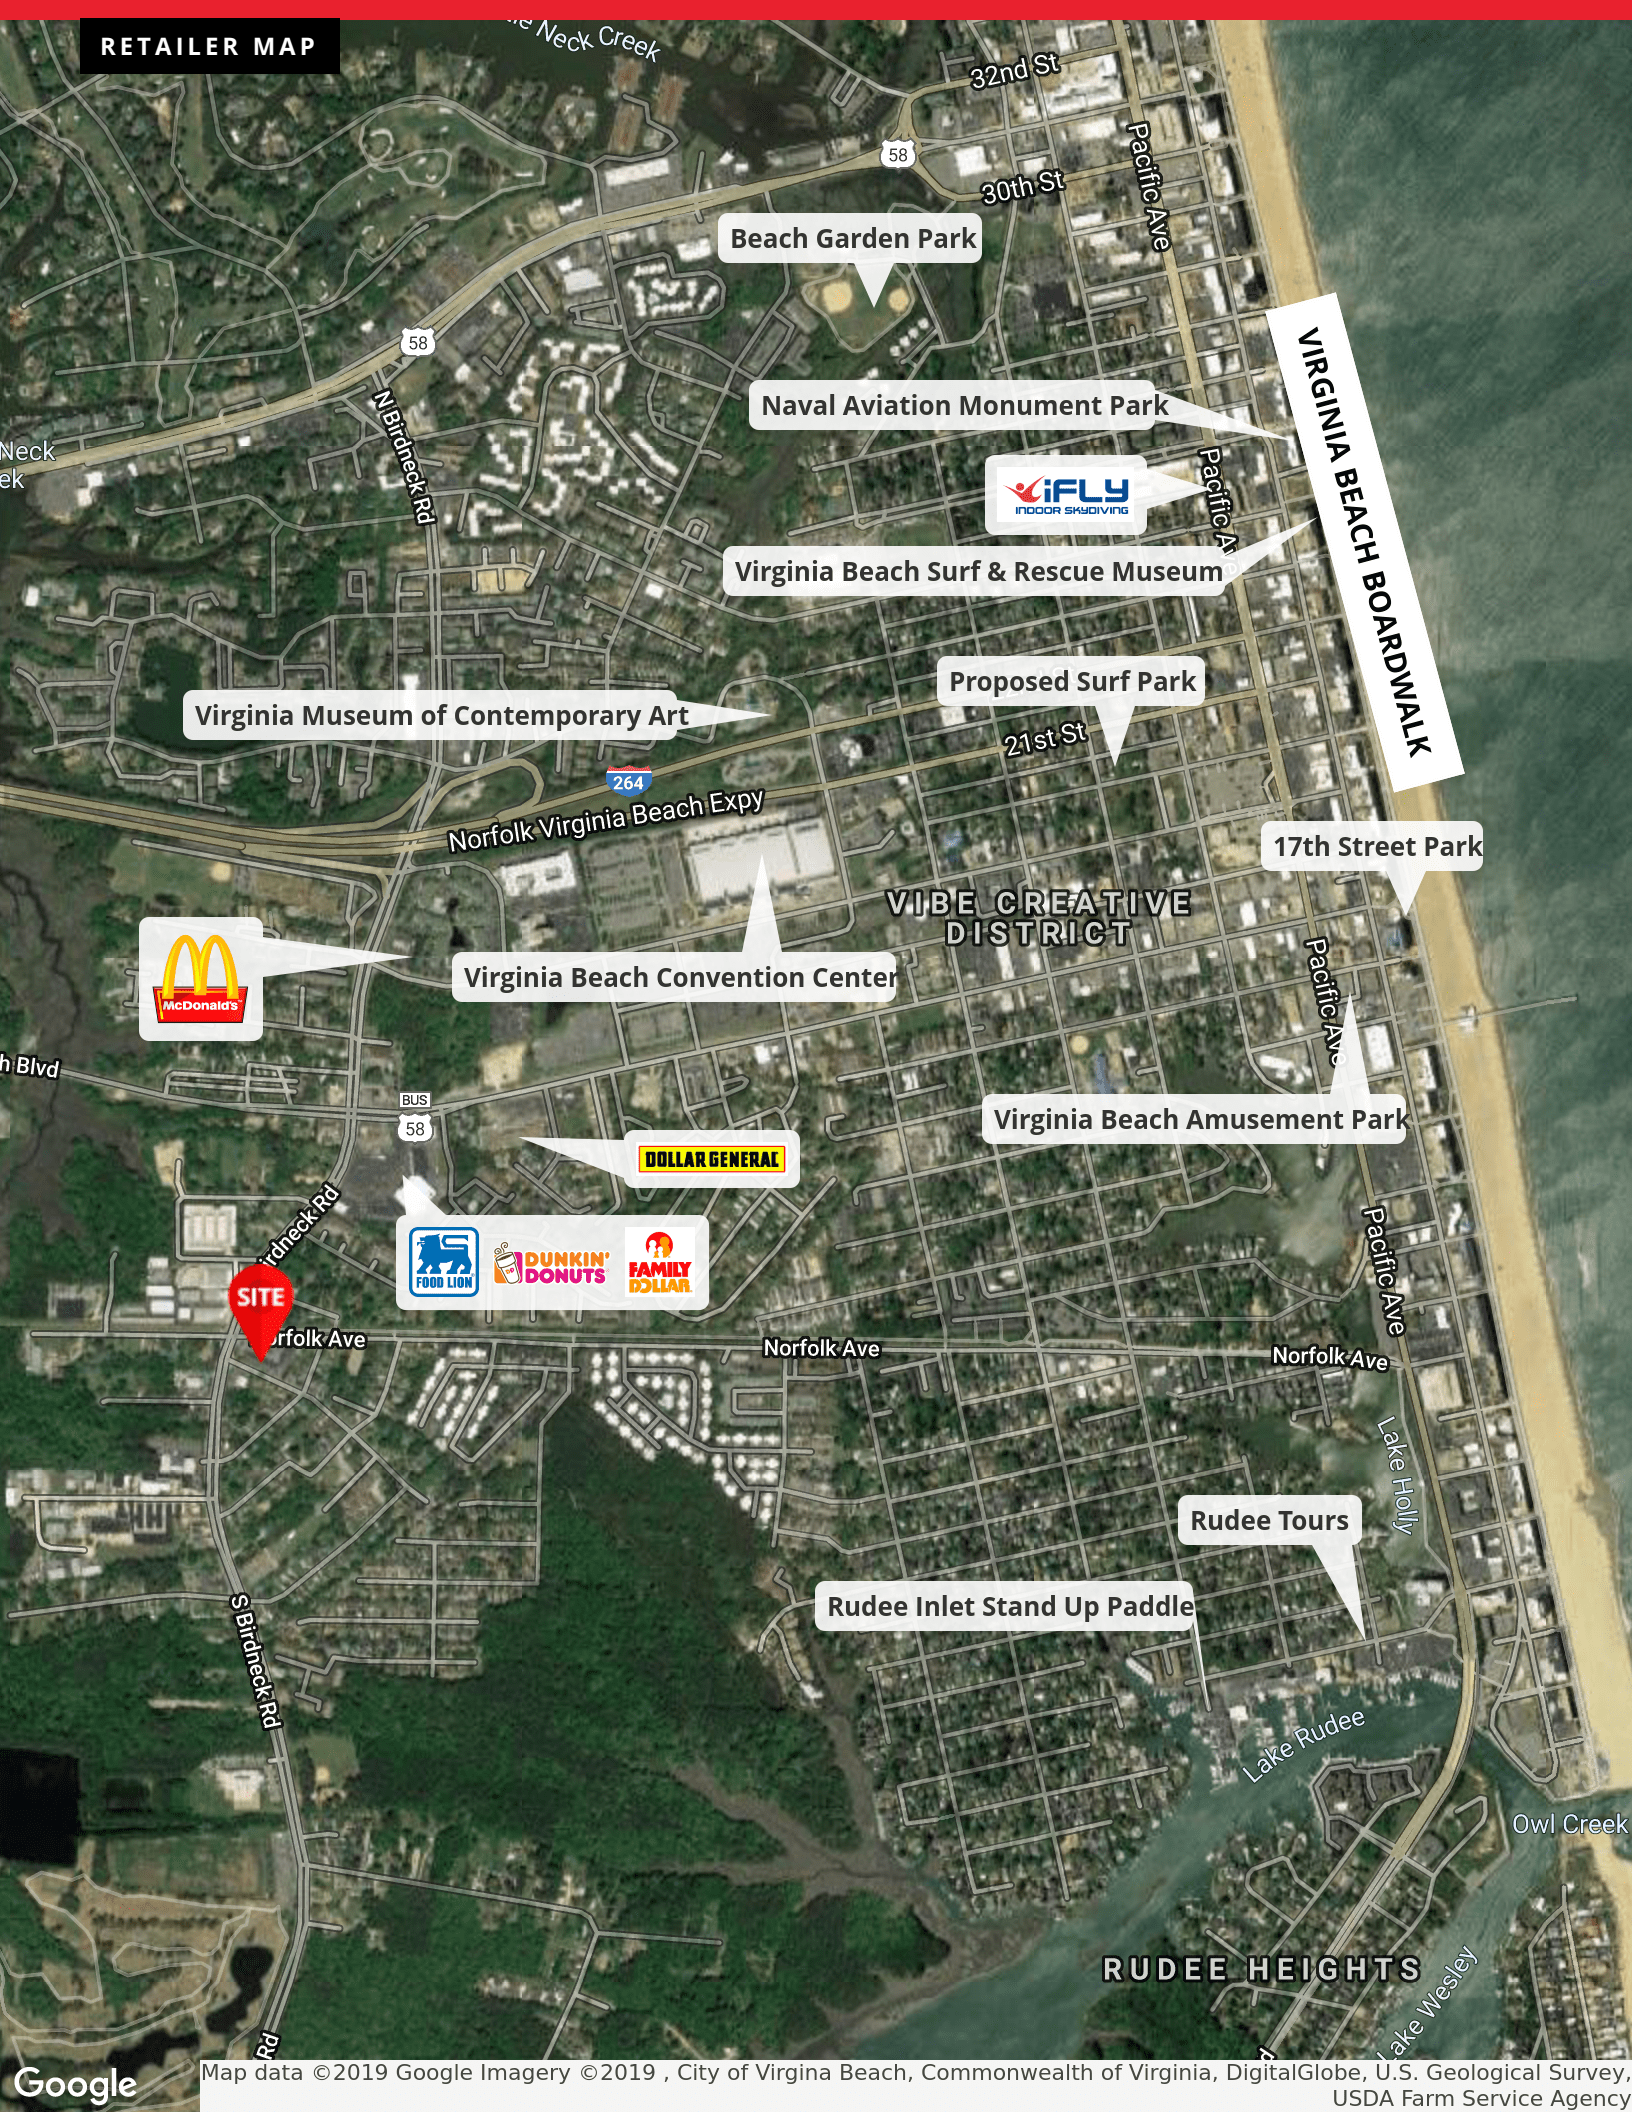

RETAILER MAP

Beach Garden Park

Naval Aviation Monument Park

Virginia Beach Surf & Rescue Museum

Proposed Surf Park

Virginia Museum of Contemporary Art

17th Street Park

VIRGINIA BEACH BOARDWALK

VIBE CREATIVE DISTRICT

Virginia Beach Convention Center

DOLLAR GENERAL

Virginia Beach Amusement Park

SITE

Rudee Tours

Rudee Inlet Stand Up Paddle

RUDEE HEIGHTS