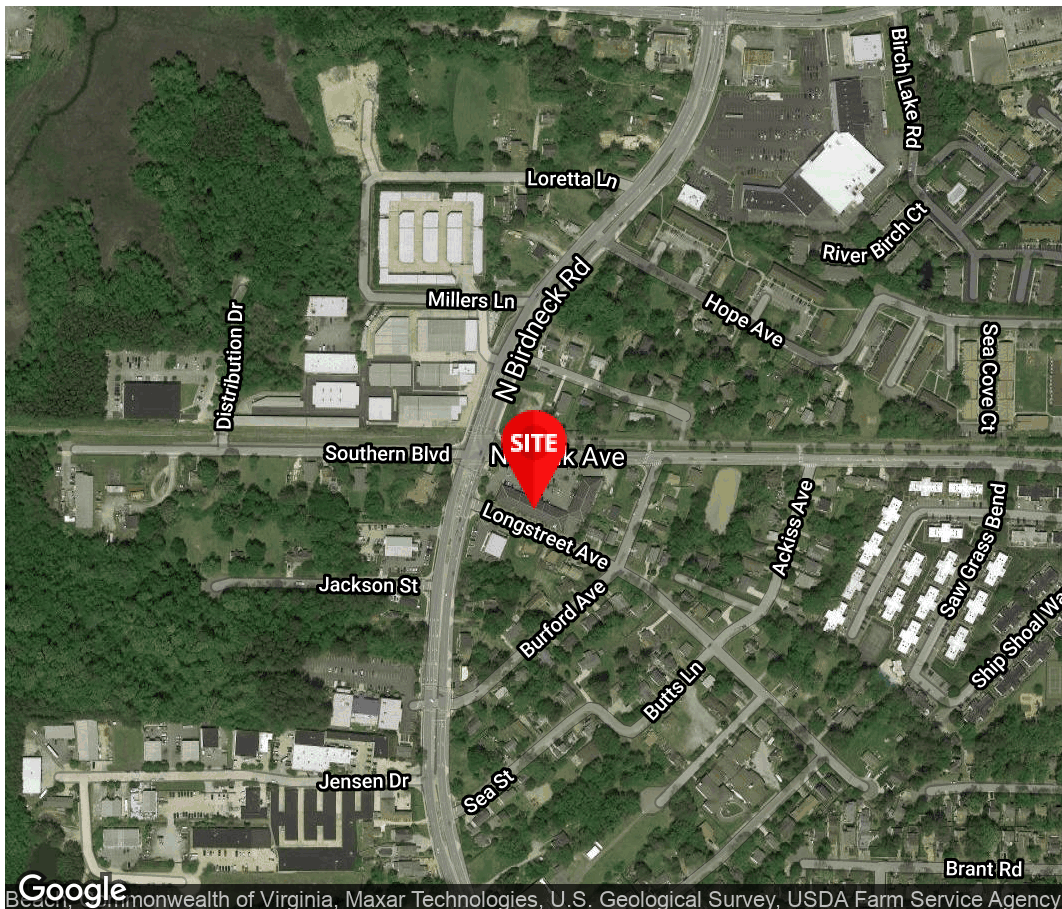

The information contained herein should be considered confidential and remains the sole property of Divaris Real Estate, Inc. at all times. Although every effort has been made to ensure accuracy, no liability will be accepted for any errors or omissions. Disclosure of any information contained herein is prohibited except with the express written permission of Divaris Real Estate, Inc.