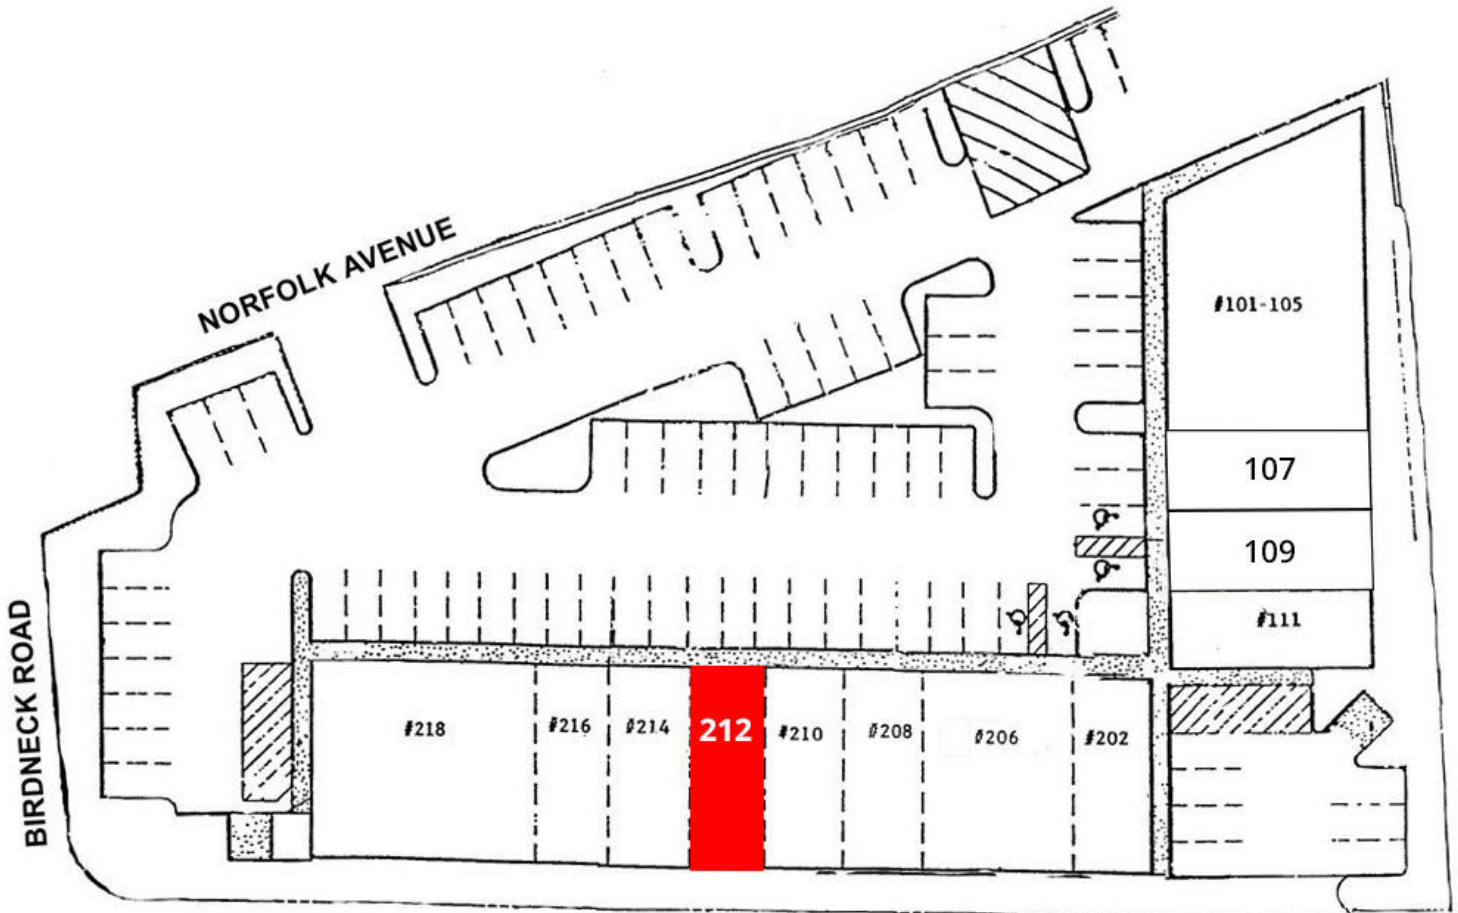

BIRDNECK COMMUNITY SHOPPES

1091 NORFOLK AVENUE, VIRGINIA BEACH, VA 23451

SITE PLAN

218	QUICK MART	206	VB DEPT OF HEALTH
216	TOPPERS BARBER SHOP	202	CORNER PIZZA
214	METROPCS	111	ALTERATIONS A LA CARTE
212	AVAILABLE	109	THE BEACH PEDALER BIKE SHOP
210	DAY SPA & NAILS	101-107	SOUTH BEACH GRILL
208	GOLDEN CITY