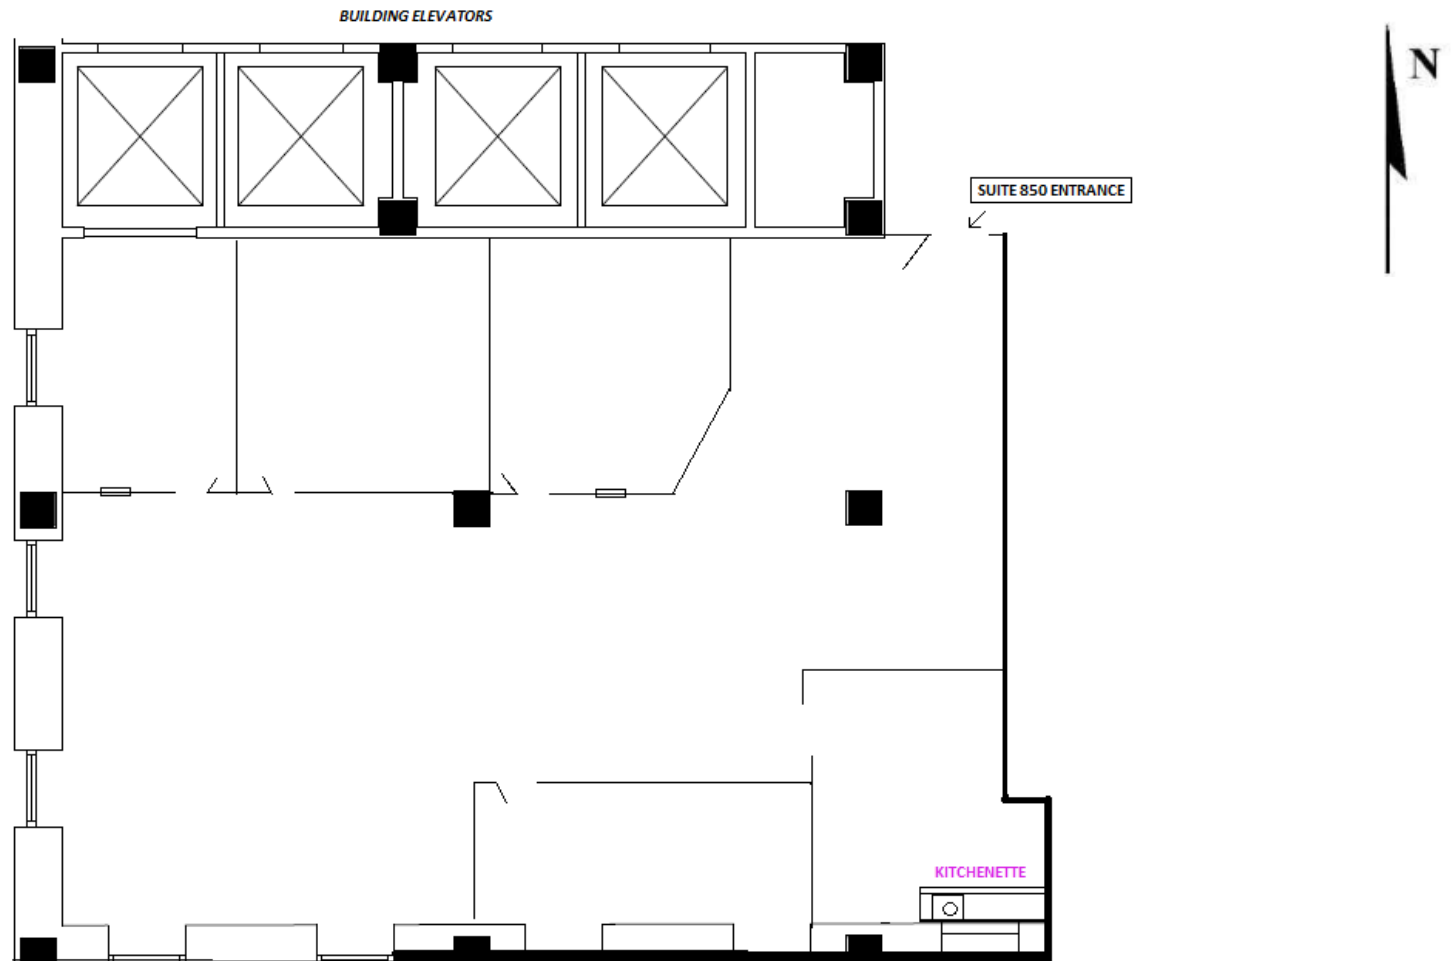

SUITE 850 @ 1100 H STREET NW

1,917 SF

NOT TO SCALE. IMAGE AND DIMENSIONS ARE APPROXIMATE AND SUBJECT TO VERIFICATION.

01/09/19