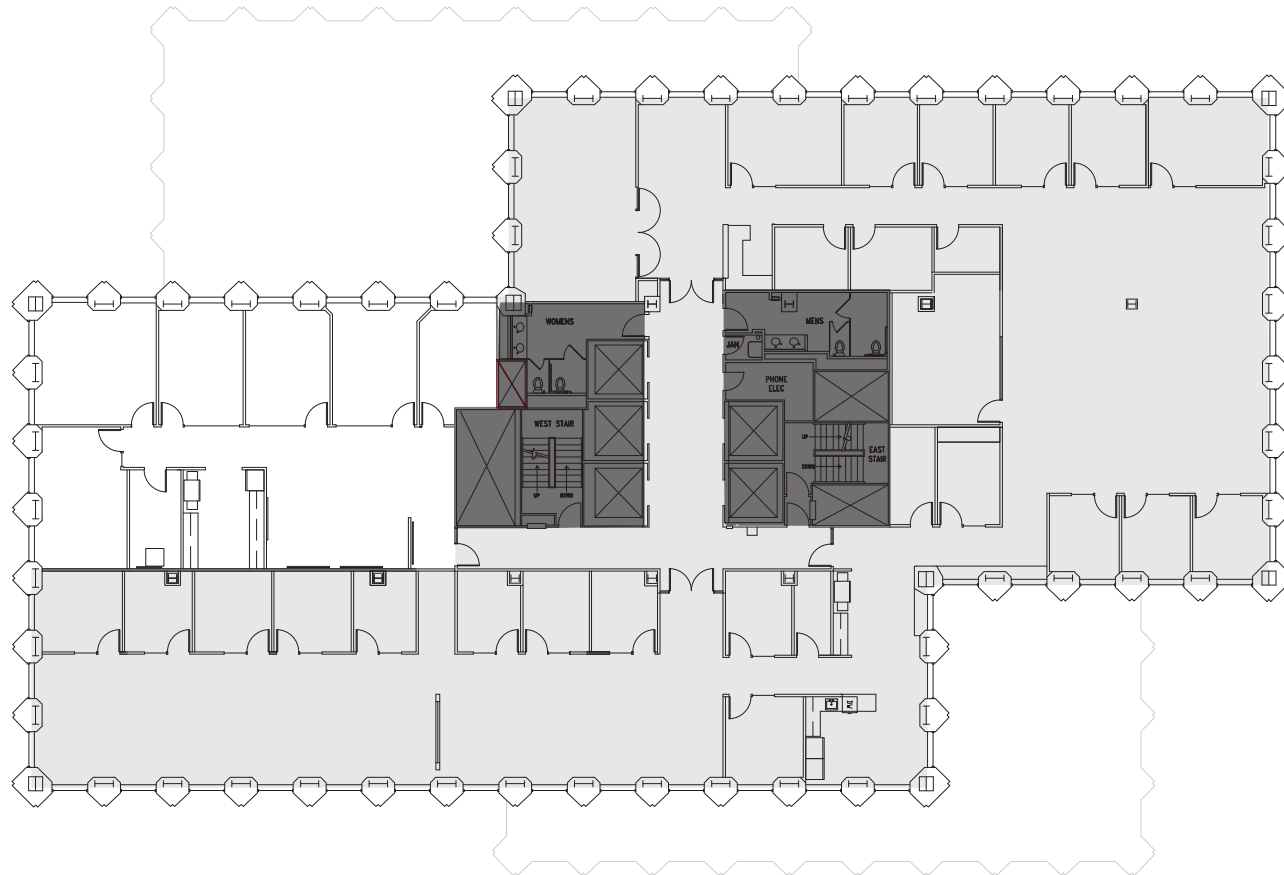

Suite 3320

2,824 SF

901
FIFTH

Exclusively offered by:

LLOYD LOW
+1 206 607 1796
lloyd.low@am.jll.com

JOE GOWAN
+1 206 607 1738
joe.gowan@am.jll.com