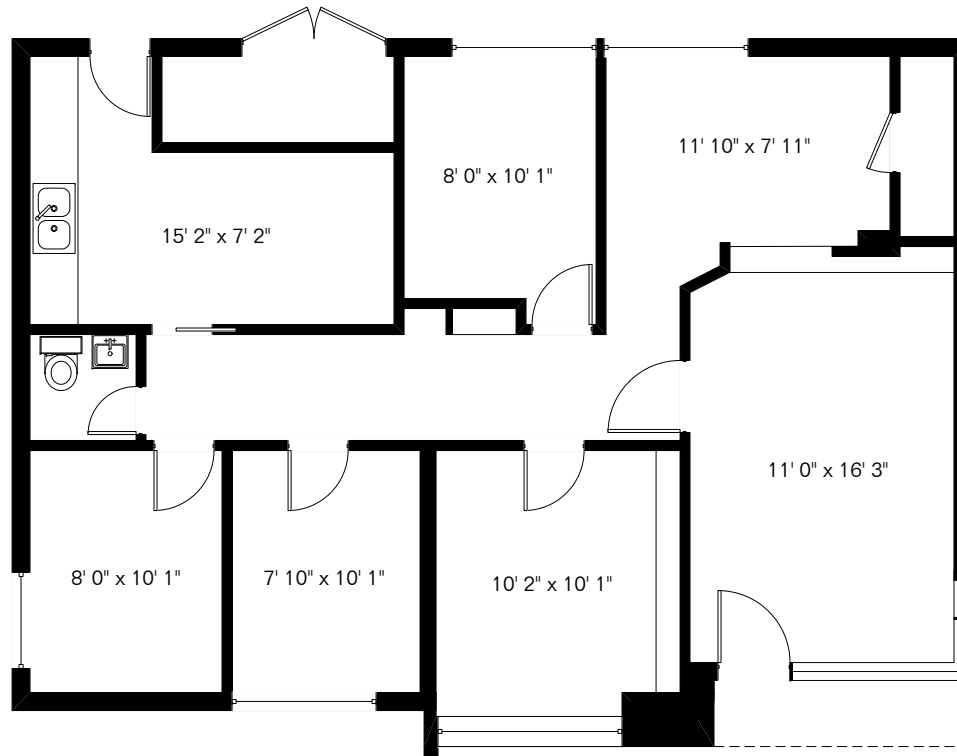

The square footages and room size information are deemed to be reliable but are not guaranteed and should be independently verified.

# 2530 E Broadway Blvd Suite G

Presented by Jim Briggs  
Cornerstone Realty  
(520) 320-9990

Site Visit February 2015

Copyright 2015 Floor Plans First! LLC  
All Rights Reserved.

[www.FloorPlansFirst.com](http://www.FloorPlansFirst.com)  
Toll Free (877) 887-1500  
Voice (520) 881-1500  
Fax (520) 791-7701