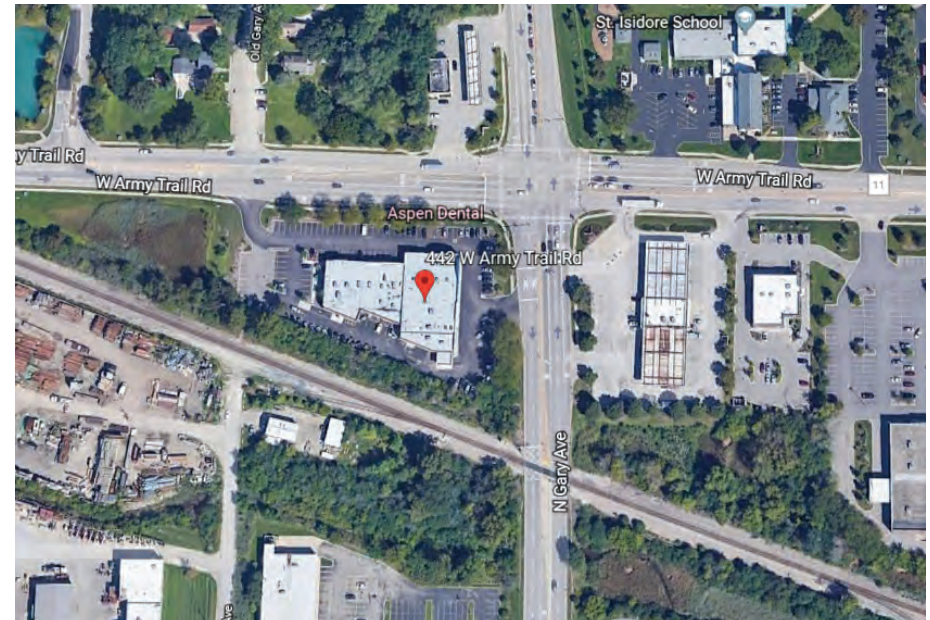

## PROPERTY OVERVIEW

Chicago Real Estate Resources Inc. [CRER] is pleased to present 442 W Army Trail Road, Bloomingdale, IL 60108.

Absolutely stunning! Looking for a turn-key modern chic beauty salon to lease? That's right, just walk in and take over as-is and start your business. The landlord is looking for an experienced operator to lease this fully equipped salon. From hair, nails, massage, facial to individual built-in salon rooms/booths available to lease out for extra income.

## MORE DETAILS

- \$30 per year
- 2,640 square feet
- Zoning: PD
- 1 story
- Built in 1986
- Located in Gateway Plaza
- Neighbors include Aspen Dental, Lens Crafters, Tide Dry Cleaners, McAlister's Deli, Sporty's Restaurant
- Steps from Stratford Square Mall
- Turn-key salon totally ready for new tenant to walk in and take over!
- Also available: 2,600 SF for a full build-out nail salon