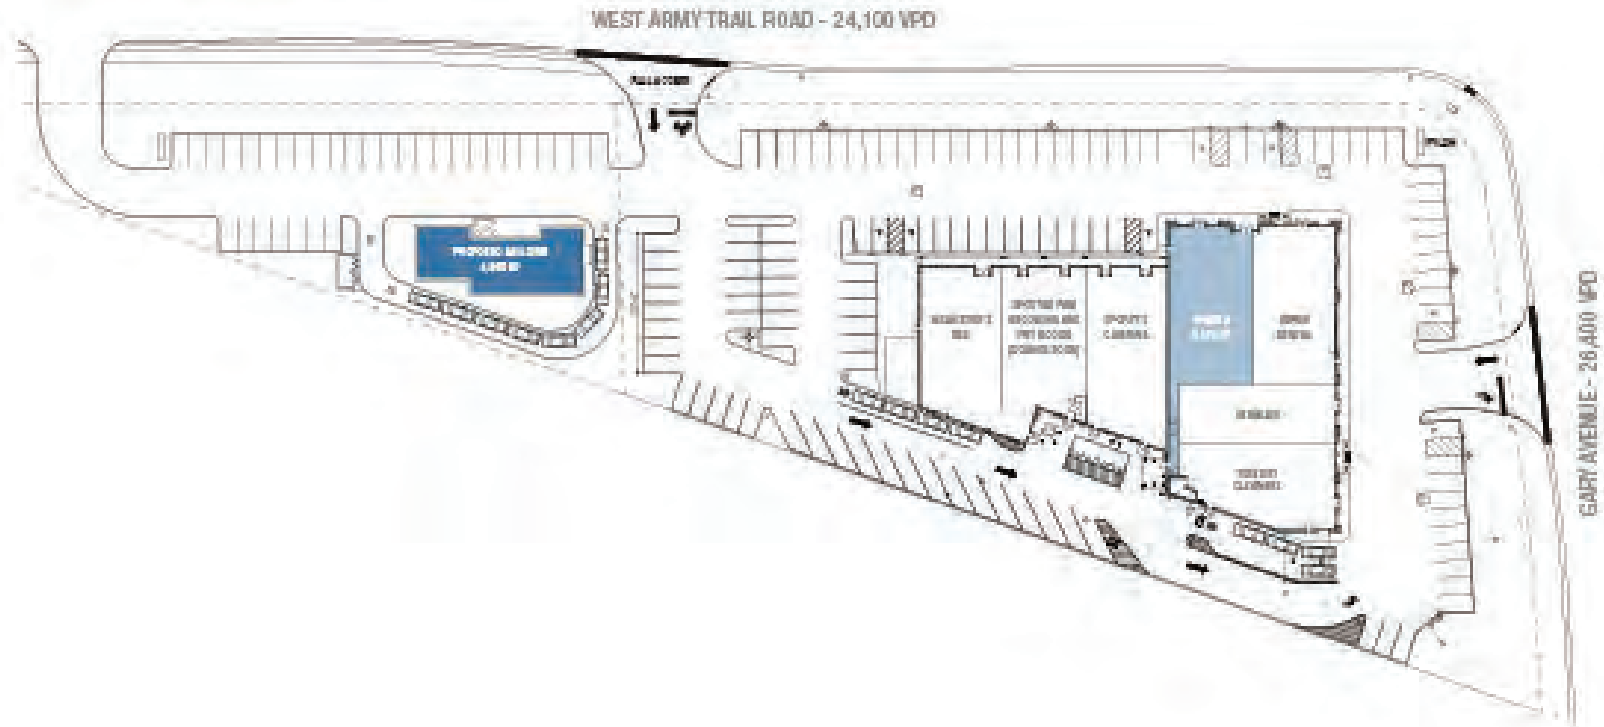

## MORE DETAILS

- \$30 per year
- 2,640 square feet
- Zoning: PD
- 1 story
- Built in 1986
- Located in Gateway Plaza
- Neighbors include Aspen Dental, Lens Crafters, Tide Dry Cleaners, McAlister's Deli, Sporty's Restaurant
- Steps from Stratford Square Mall
- Turn-key salon totally ready for new tenant to walk in and take over!
- Also available: 2,600 SF for a full build-out nail salon

## SITE PLAN