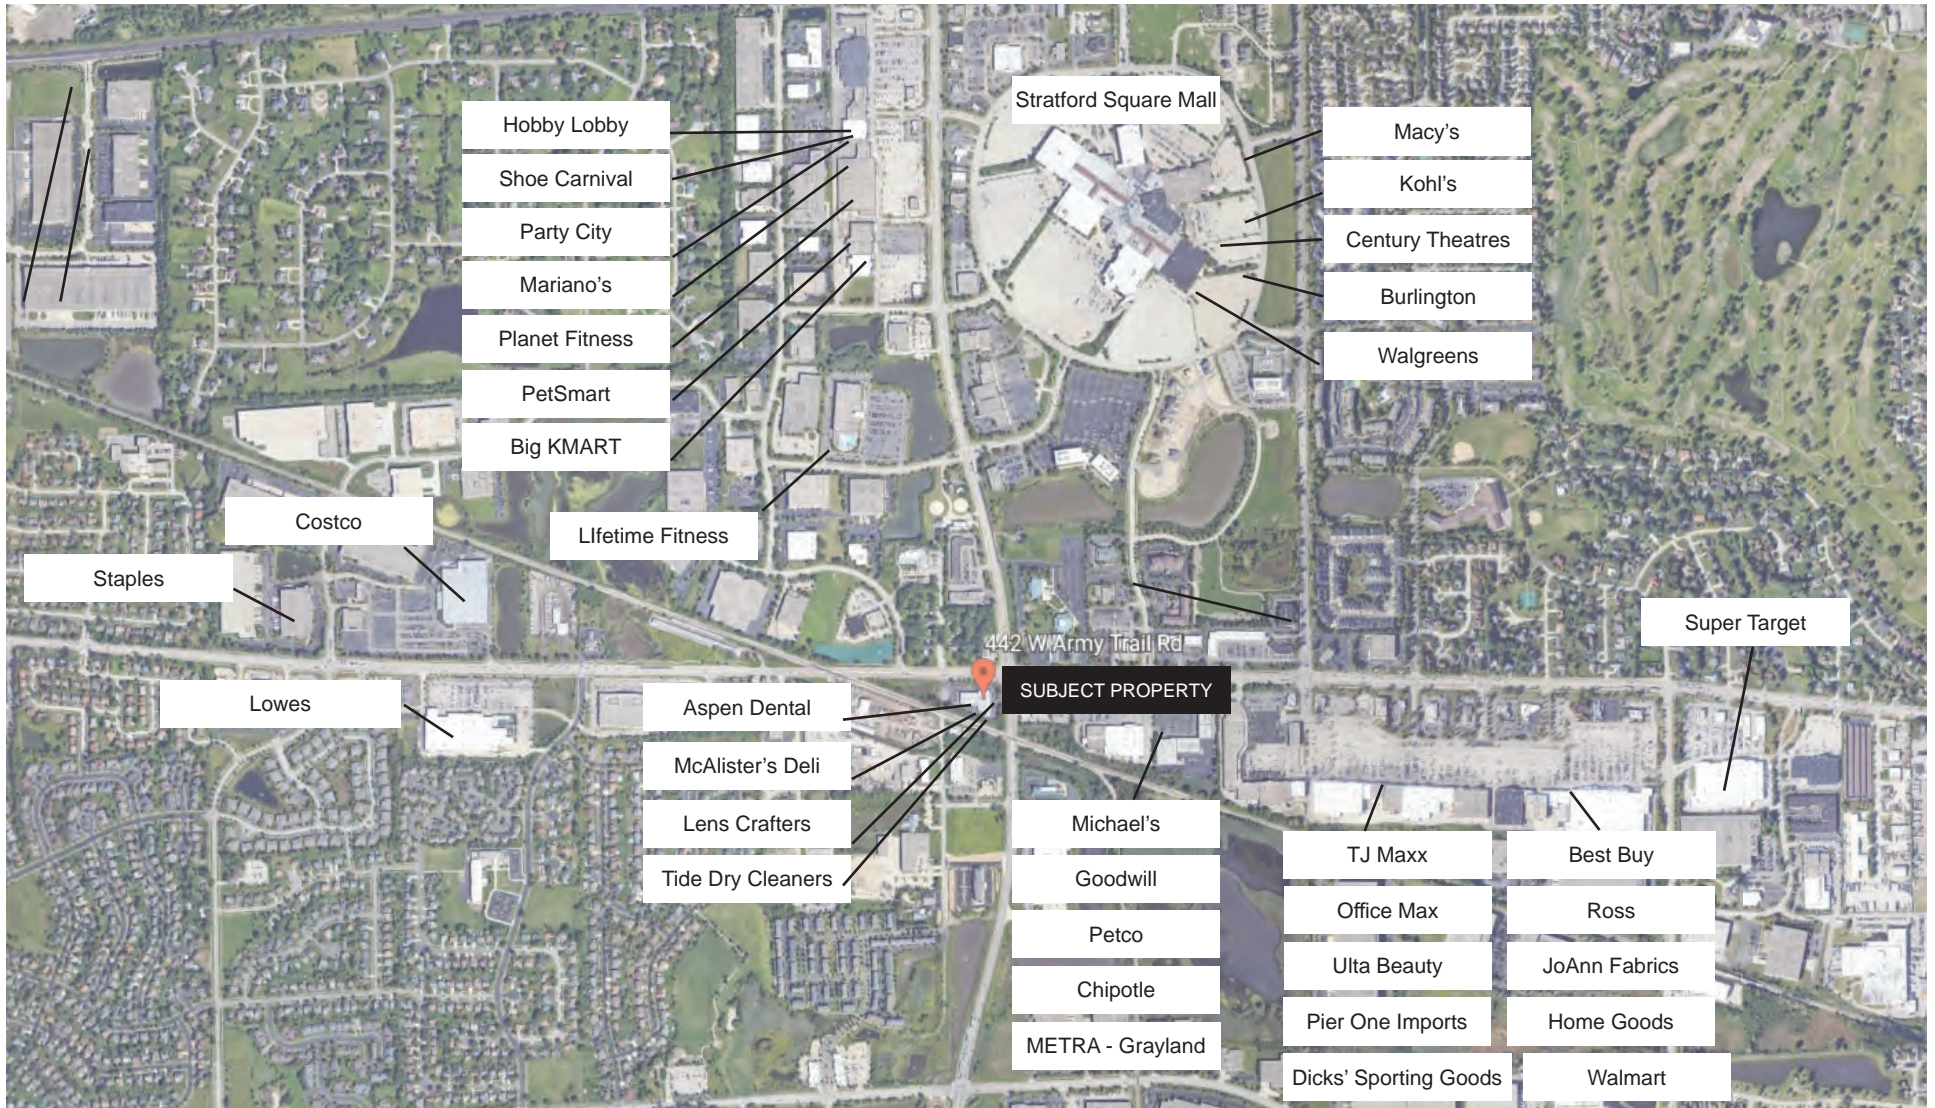

SPACE FOR LEASE

442 W Army Trail Road, Bloomingdale, IL 60108

RETAIL MAP