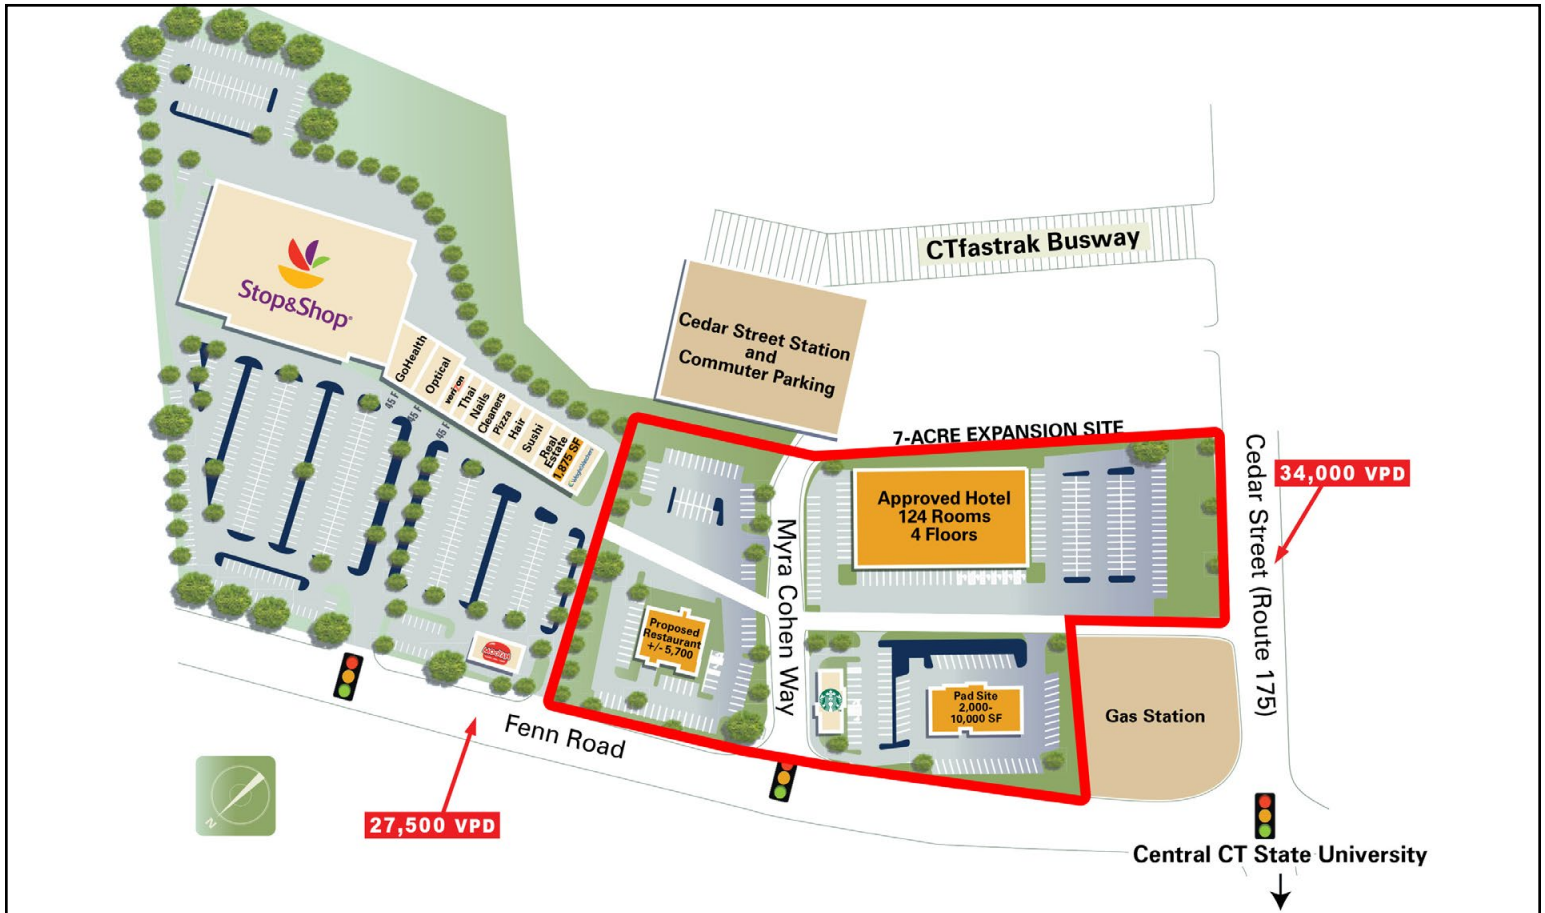

**NEWINGTON,
CONNECTICUT
FOR LEASE**

**Newington, Connecticut
Fenn Road Plaza (Pad Site)**

- Development opportunities connect to a strong Stop & Shop anchored shopping center.
- Starbucks now open on one of the pads at the entrance to the busway.
- Located at the junction of Fenn Road and Cedar Street (Route 175) adjacent to a Route 9 exit/entrance.
- New 7-acre expansion brings Fenn Road Plaza out to the highly trafficked and visible Cedar Street (Route 175).
- Central Connecticut State University is located 1/4 mile from Fenn Road Plaza and runs scheduled shuttle bus service to Stop & Shop.
- Connecticut busway station and commuter parking bringing hundreds of people to the Plaza daily.
- Signalized entrance on Fenn Road and access from Cedar Street.

Location 41.695969°, -72.756500°
Available Size Pad Sites available for variety of sizes. Approved site for 124 room hotel.
Price Call for details
Area Retail Starbucks, Stop & Shop, Verizon, Mooyah
Traffic Counts 27,500 VPD on Fenn Rd; 34,000 VPD on Cedar St

Newington, Connecticut Fenn Road Plaza