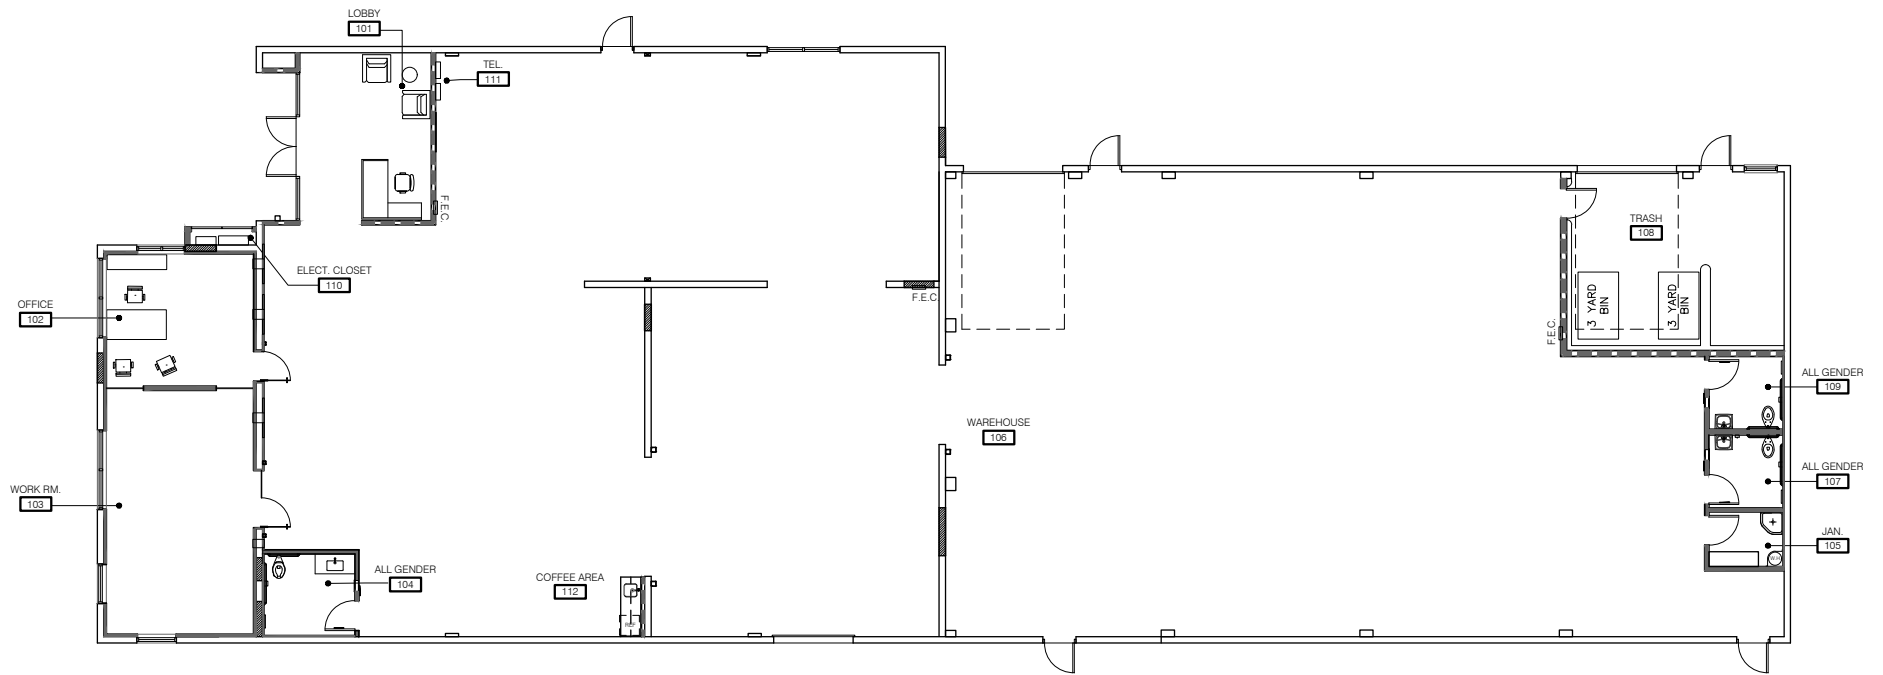

# FLOOR PLAN

1090 TERRA BELLA AVENUE  
MOUNTAIN VIEW | CA

← LINDA VISTA AVE →

↑ TERRA BELLA AVE ↓

PHOTO GALLERY

1090 TERRA BELLA AVENUE  
MOUNTAIN VIEW, CA

NEWMARK KNIGHT FRANK  
MATT WINTERS \\ 650.688.8490 \\ matt.winters@ngkf.com CLAYTON JONES \\ 650.473.4774 \\ clayton.jones@ngkf.com