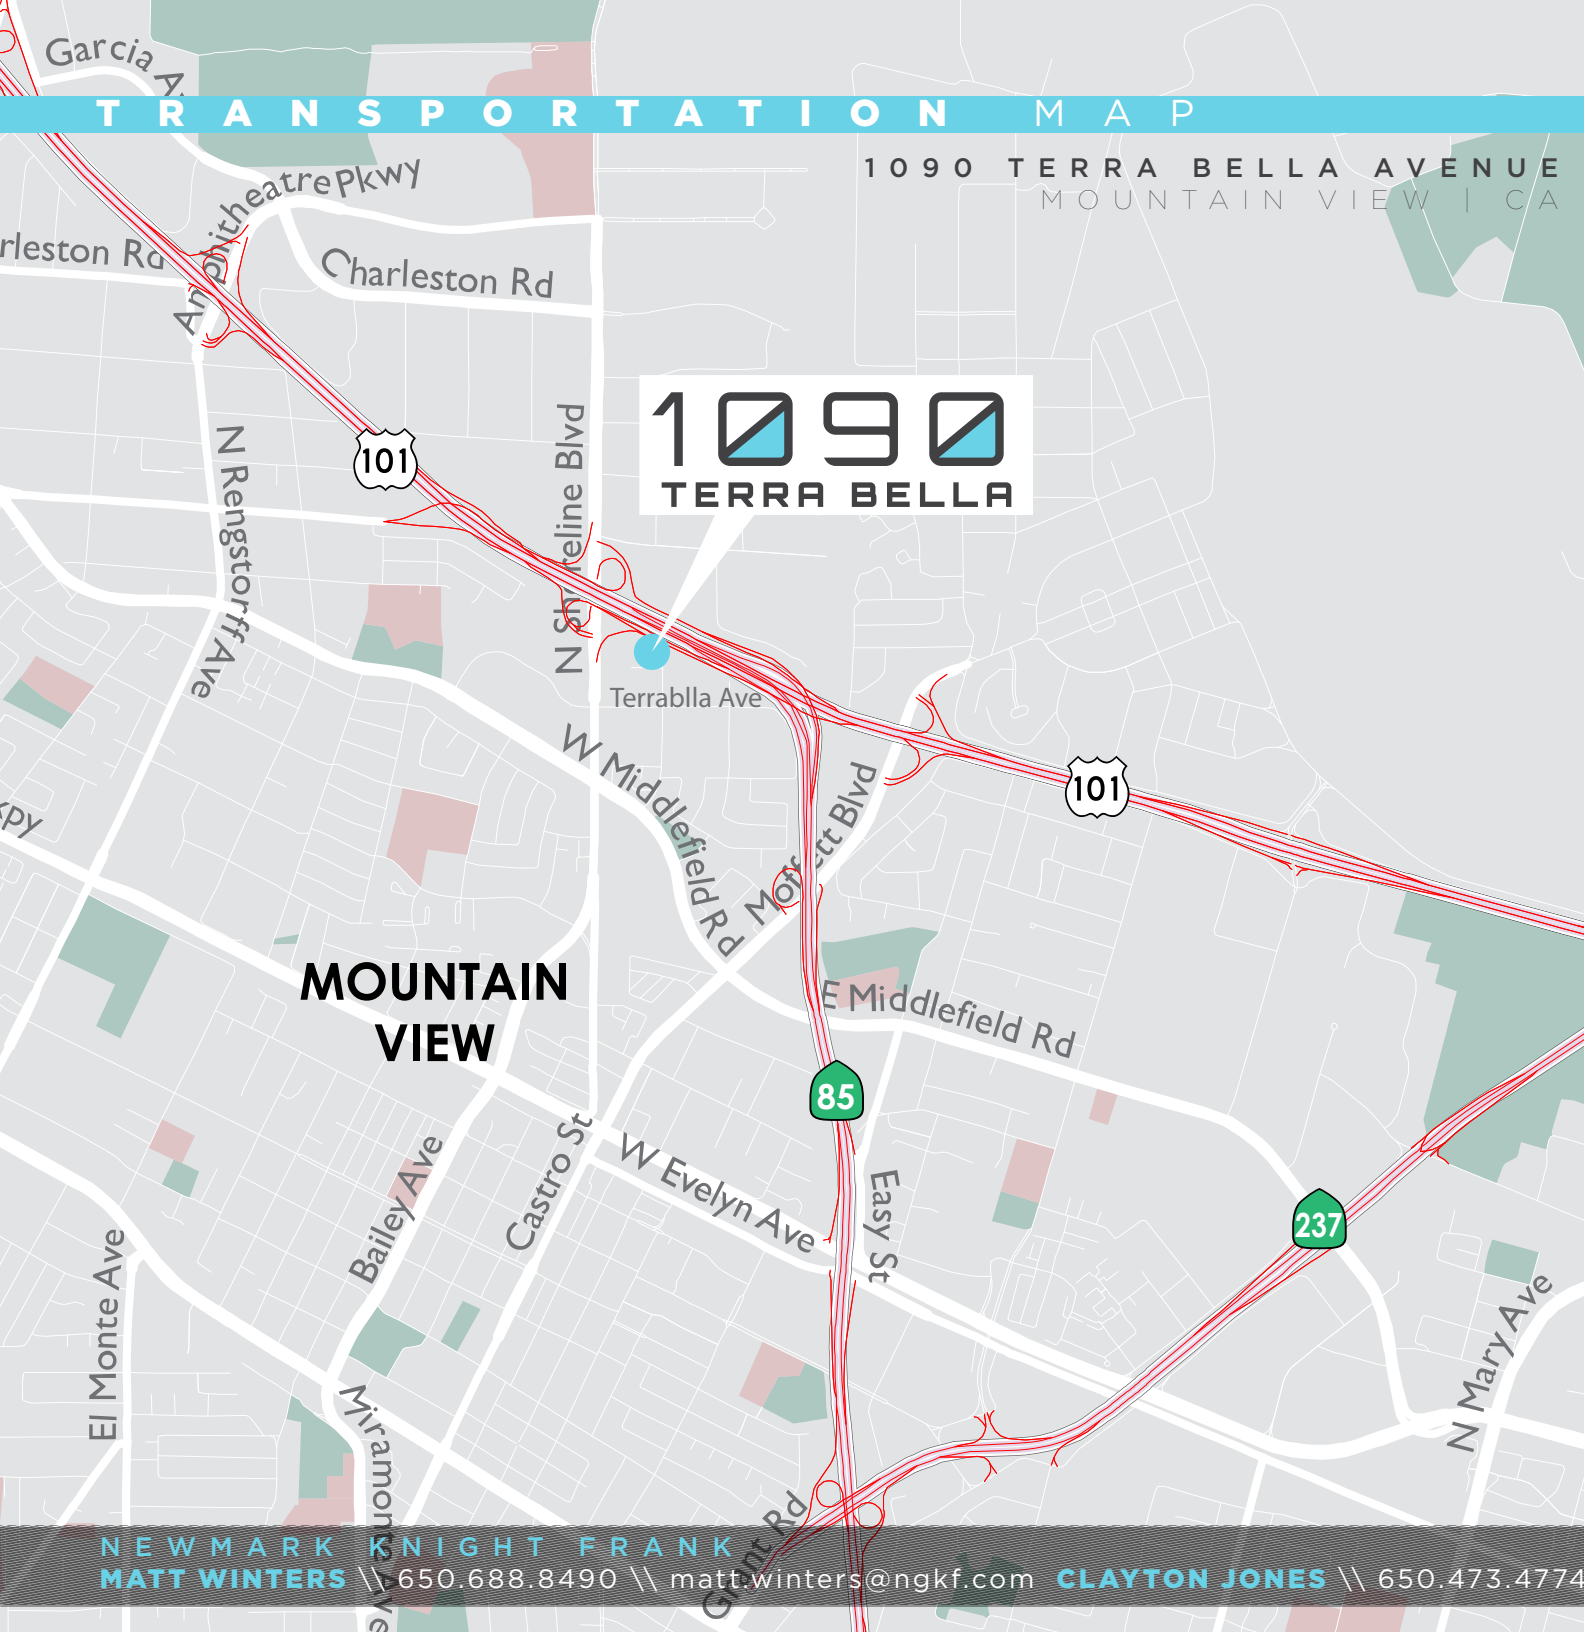

# TRANSPORTATION MAP

1090 TERRA BELLA AVENUE  
MOUNTAIN VIEW | CA

**1090**  
TERRA BELLA

## AM

Depart MV Transit Center	Arrive Shoreline @ Terra Bella	Depart Shoreline @ Terra Bella	Arrive MV Transit Center
1	2	13	1
6:45 AM	6:50 AM	7:12 AM	7:19 AM
7:14 AM	7:19 AM	7:41 AM	7:48 AM
7:33 AM	7:41 AM	8:04 AM	8:12 AM
7:55 AM	8:03 AM	8:26 AM	8:34 AM
8:14 AM	8:22 AM	8:45 AM	8:53 AM
8:35 AM	8:43 AM	9:06 AM	9:14 AM
8:55 AM	9:04 AM	9:28 AM	9:37 AM
9:15 AM	9:24 AM	9:48 AM	9:57 AM
9:38 AM	9:46 AM	10:09 AM	10:17 AM
9:58 AM	10:06 AM	10:29 AM	10:37 AM
10:18 AM	10:26 AM		
10:51 AM	10:59 AM		

## PM

Depart MV Transit Center	Arrive Shoreline @ Terra Bella	Depart Shoreline @ Terra Bella	Arrive MV Transit Center
1	2	13	1
3:23 PM	3:30 PM	3:17 PM	3:22 PM
4:08 PM	4:15 PM	3:51 PM	3:56 PM
4:23 PM	4:30 PM	4:17 PM	4:22 PM
4:49 PM	4:56 PM	4:39 PM	4:46 PM
5:07 PM	5:16 PM	4:53 PM	5:00 PM
5:31 PM	5:40 PM	5:20 PM	5:27 PM
5:53 PM	6:02 PM	5:40 PM	5:52 PM
6:19 PM	6:26 PM	6:04 PM	6:16 PM
6:44 PM	6:51 PM	6:26 PM	6:38 PM
7:07 PM	7:14 PM	6:50 PM	6:57 PM
		7:15 PM	7:22 PM
		7:38 PM	7:45 PM
		8:33 PM	8:38 PM

**mvgo** moving forward  
**EAST BAYSHORE Shuttle Route Map**