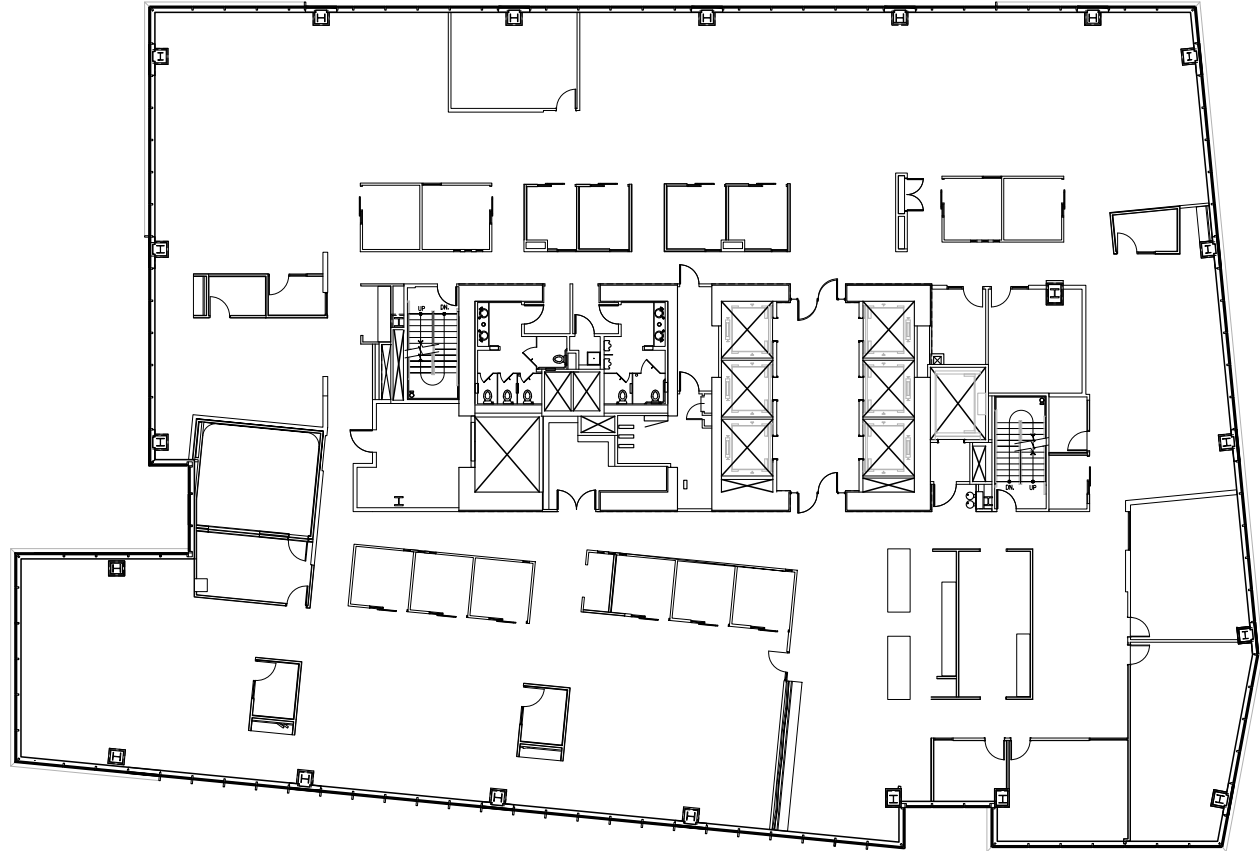

JIM KINERK

425.646.5221

kinerk@broderickgroup.com

CLAYTON HOLM

425.274.4287

holm@broderickgroup.com

LINCOLN SQUARE NORTH

Floor 23 • 22,417 RSF • As-Built Plan

SPACE FEATURES

- Available Now
- Furniture available
- Unobstructed Lake Washington and Seattle Skyline views
- Former Microsoft floor

[BACK TO AVAILABILITIES](#)