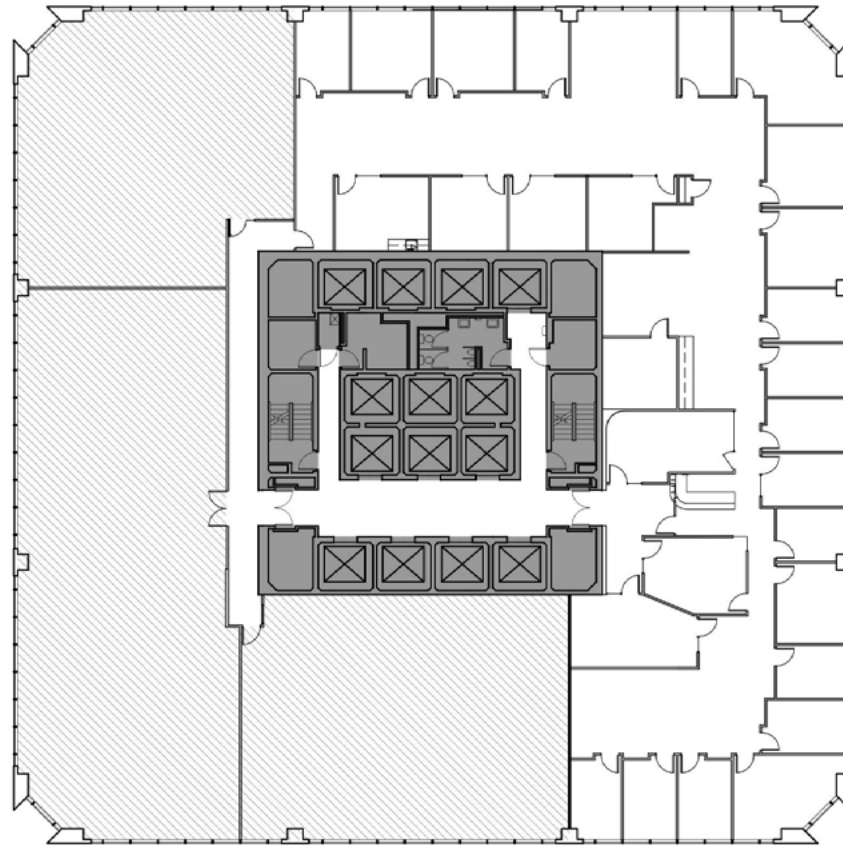

UNION
SQUARE

ONE UNION SQUARE

SUITE

1500

RSF

9,731

CONTACT

Mark Barbieri

Executive Vice President
206-613-5316
mbarbieri@waholdings.com

Tim Holt

Senior Vice President
206-613-5330
tholt@waholdings.com

Mick Newell

Vice President of Leasing
206-613-5318
mnewell@waholdings.com

Proudly Managed by

PROPERTY TOUR