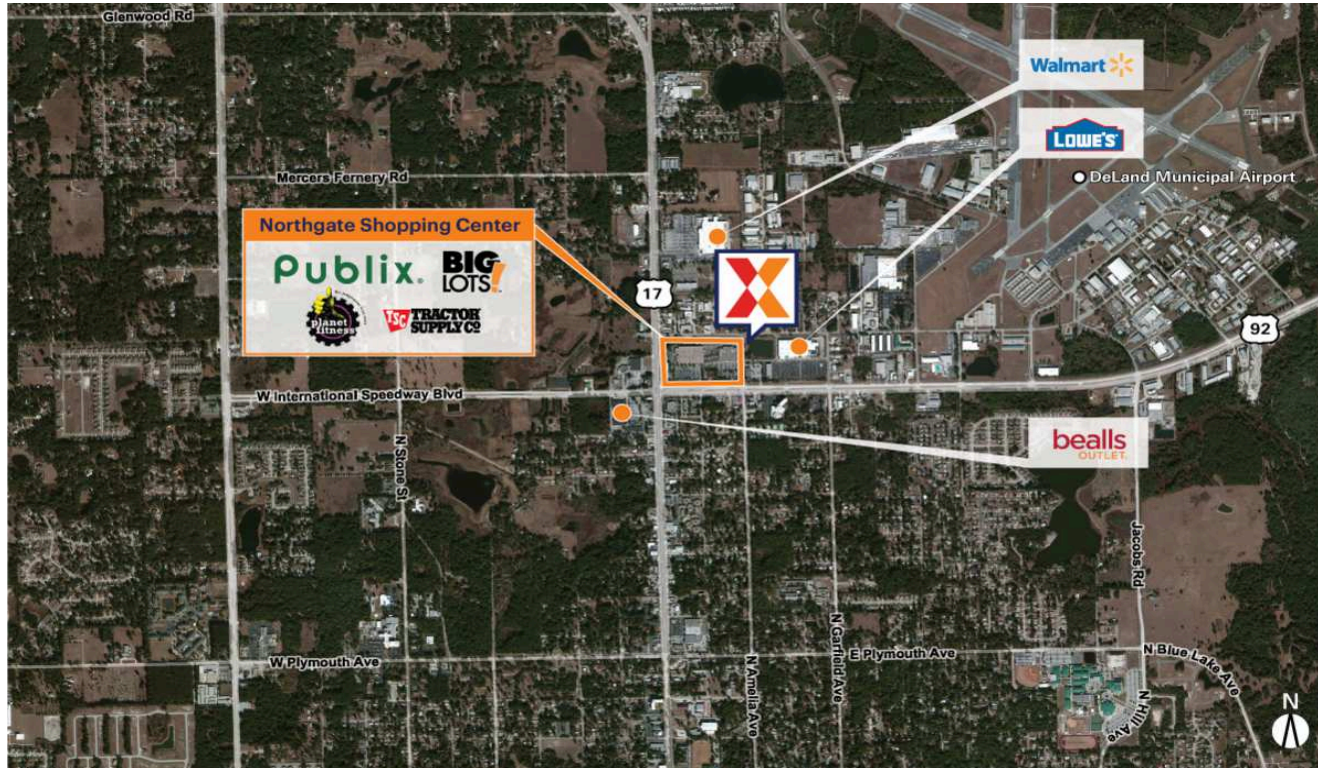

# Northgate Shopping Center

Deltona-Daytona Beach-Ormond Beach, FL

29.0549, -81.3036

101 East International Speedway | DeLand, FL 32724

Center Size: 182,454 SF

Demographics	1 Mile	3 Mile	5 Mile
	4,612	42,736	65,626
	1,838	17,021	26,263
	\$60,024	\$57,264	\$59,238

Highly trafficked center with Publix drawing an average of 26,000+ customers/week

Located near Stetson University with 3,900+ students

High visibility from 34,000+ vehicles daily

# Northgate Shopping Center

Deltona-Daytona Beach-Ormond Beach, FL

29.0549, -81.3036

101 East International Speedway | DeLand, FL 32724

## Current Retailers

N.A.P	Pet Supermarket	0 SF
N.A.P.	Taco Bell	0 SF
N.A.P.1	SunTrust Bank	0 SF
01	Big Lots	45,000 SF
01A	Planet Fitness	21,867 SF
01B	Tractor Supply Company	33,281 SF
01C	Hibbett Sports	8,334 SF
02B	Sprint	2,060 SF
03	Coast Dental	1,957 SF
3A	China King	1,470 SF
04	H&R Block	1,400 SF
05	Cato	3,600 SF
06	Nail Salon	1,200 SF
07	Hair Cuttery	1,050 SF
08A	Publix Liquor	1,400 SF
08B	GNC	1,400 SF
09	Publix	56,000 SF