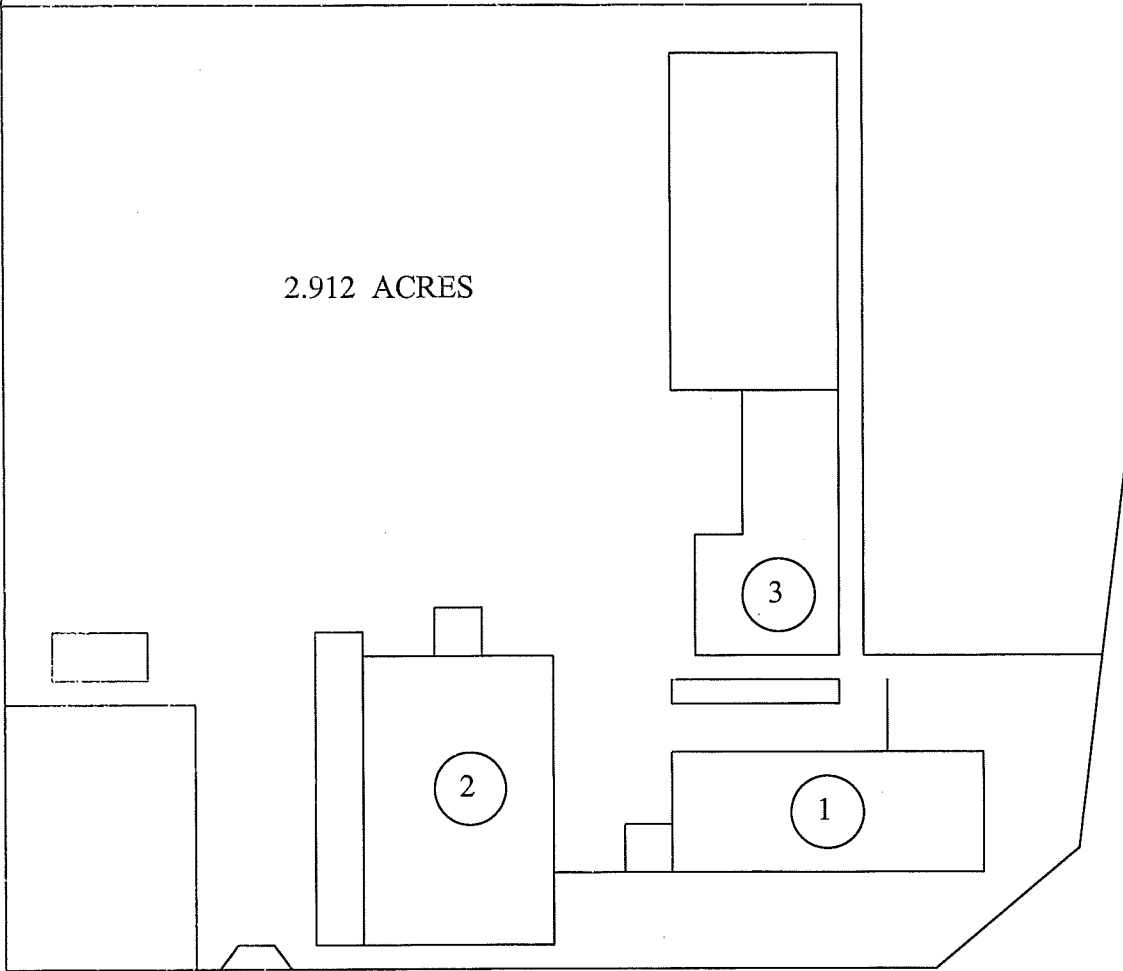

PLAT MAP

S.P.R.R

(RAILROAD TRACK)

2.912 ACRES

N
O
R
T
H

U
N
I
V
E
R
S
I
T
Y

A
V
E

MIDWAY STREET (40' R/w) CONCRETE