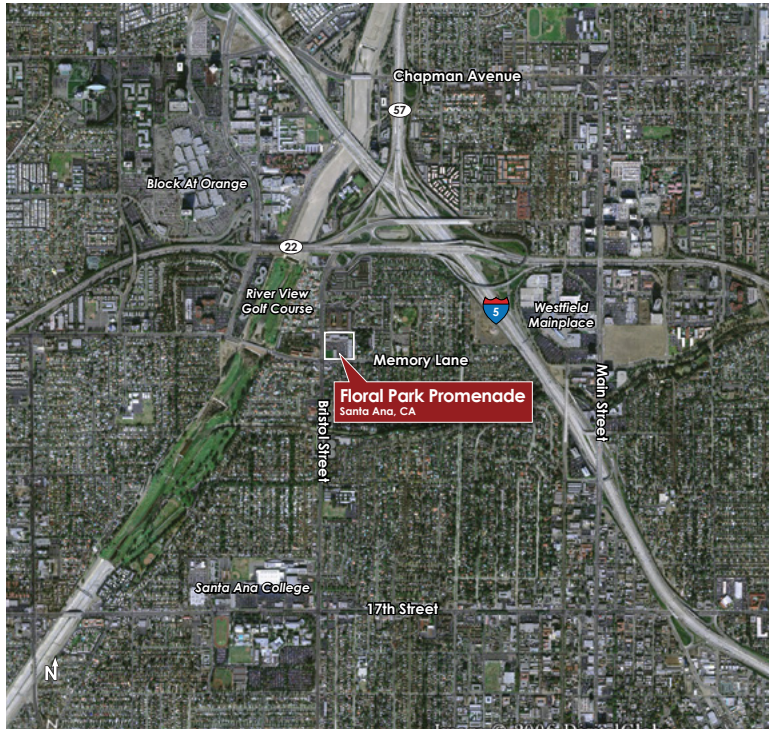

Floral Park Promenade

NEC Bristol Street & Memory Lane

Santa Ana, California

Bristol Street

Memory Lane

Traffic Counts

Intersection of Bristol St & Memory Lane	83,257
Bristol Street North/South	49,237/49,465
Memory Lane East/West	6,162/33,792
22 Freeway	240,000 Cars ADT

Source: Applied Geographic Solutions 10/2016

Demographics	1 mile	3 mile	5 mile
Population 2016	24,452	317,538	782,333
Average Household Income	$90,928	$71,448	$78,143

Source: Applied Geographic Solutions 10/2016

Randy Dalby
(760) 448-2459
rdalby@lee-associates.com
CalBRE Lic# 01259576