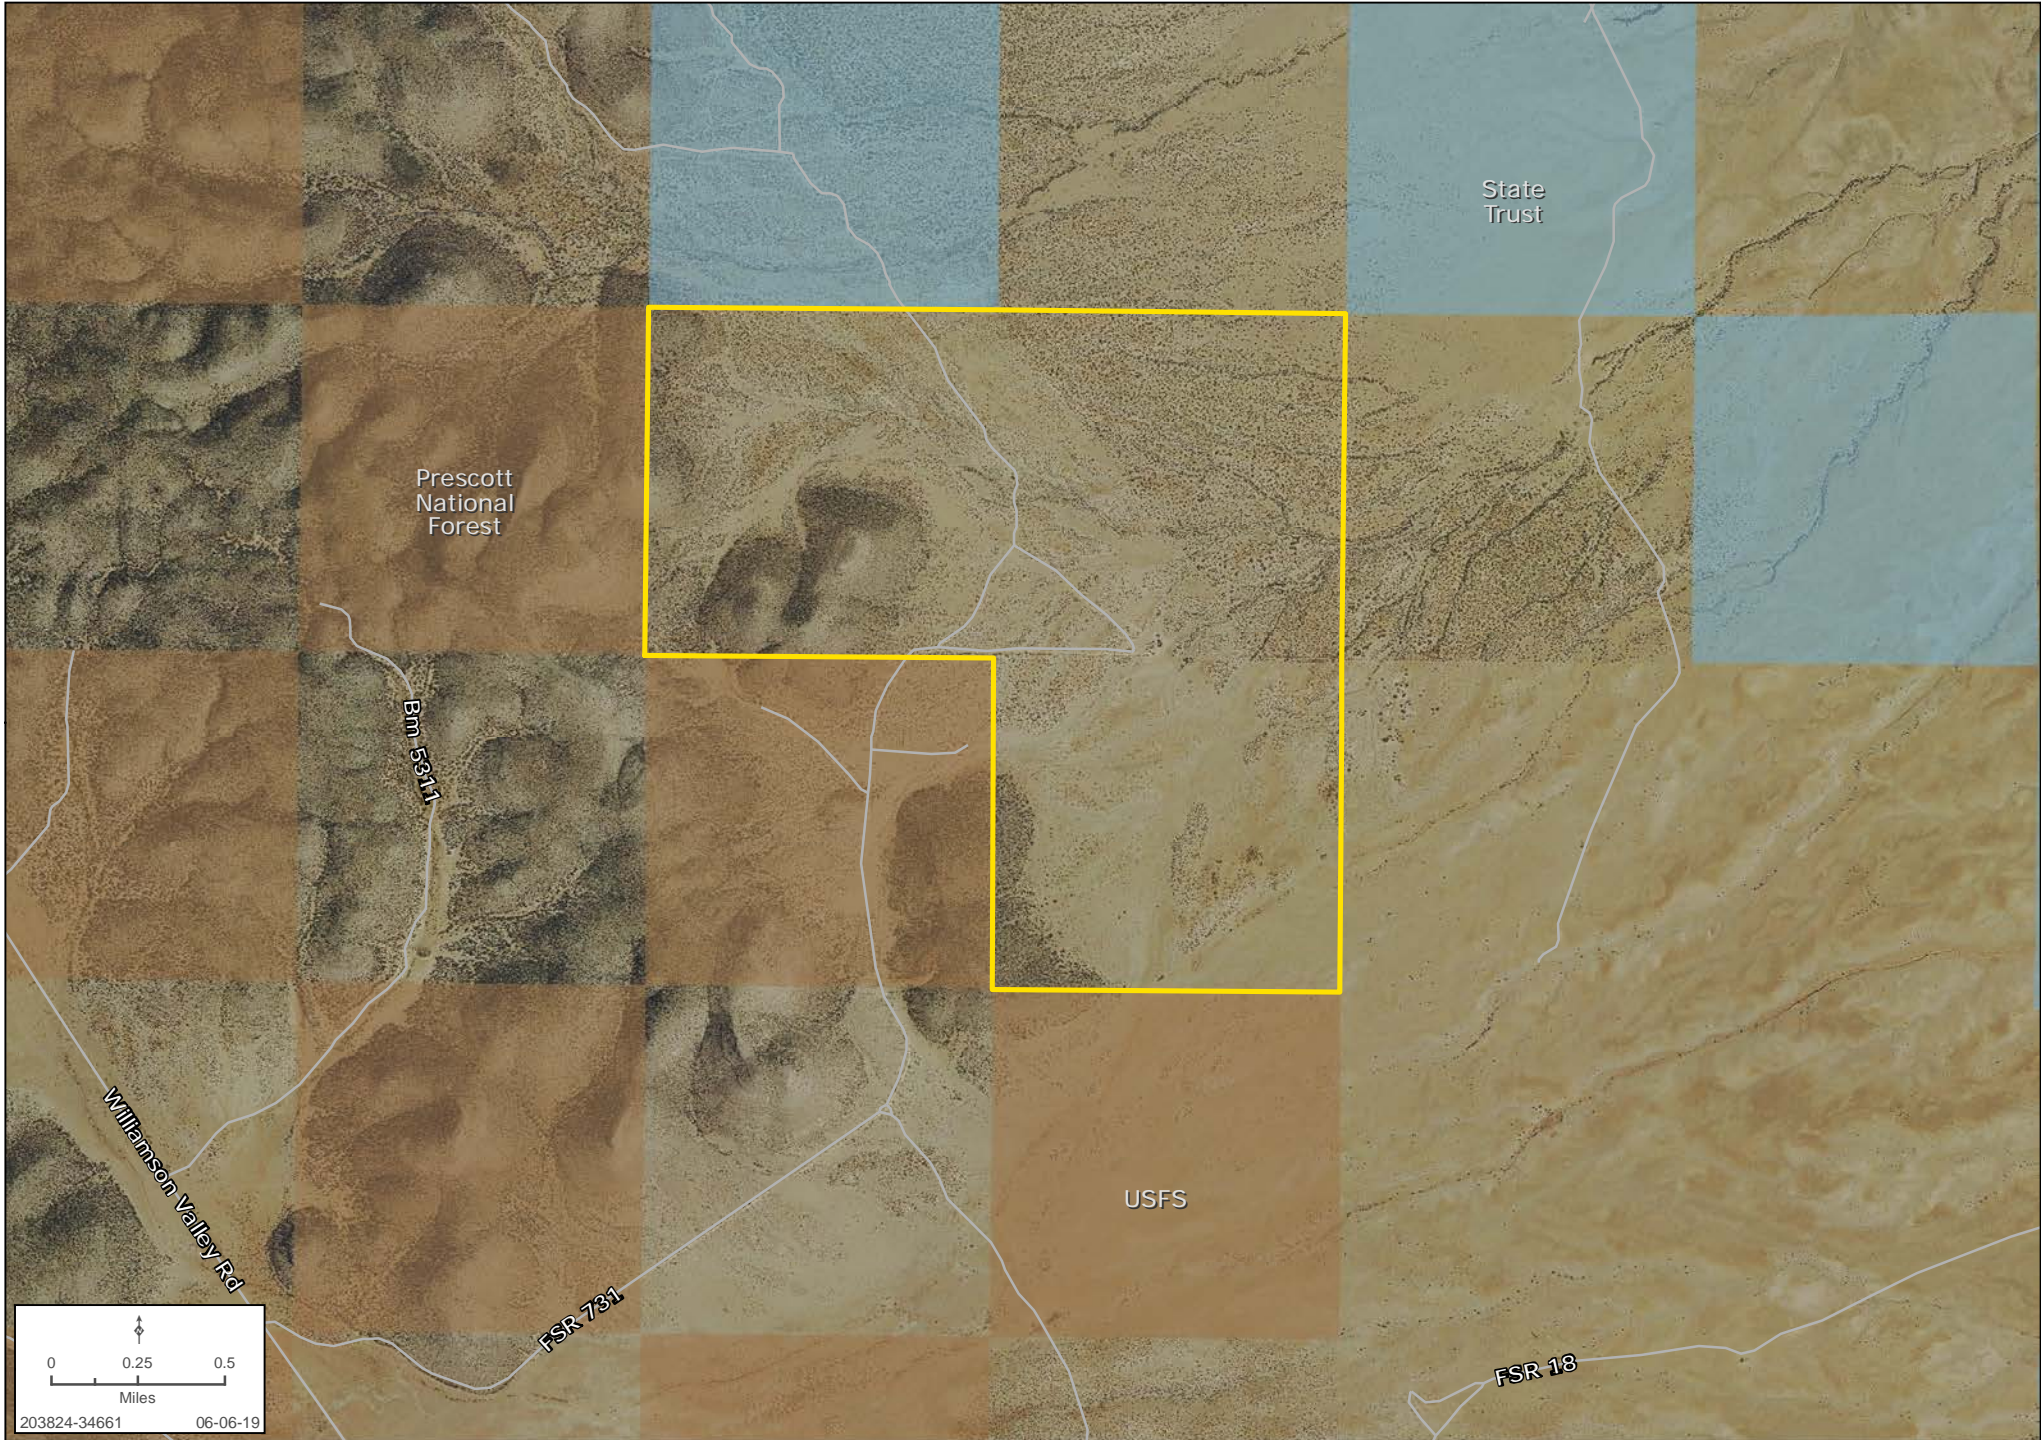

PROPERTY DETAIL MAP

Pete Johnson | 480.483.8100 | www.landadvisors.com