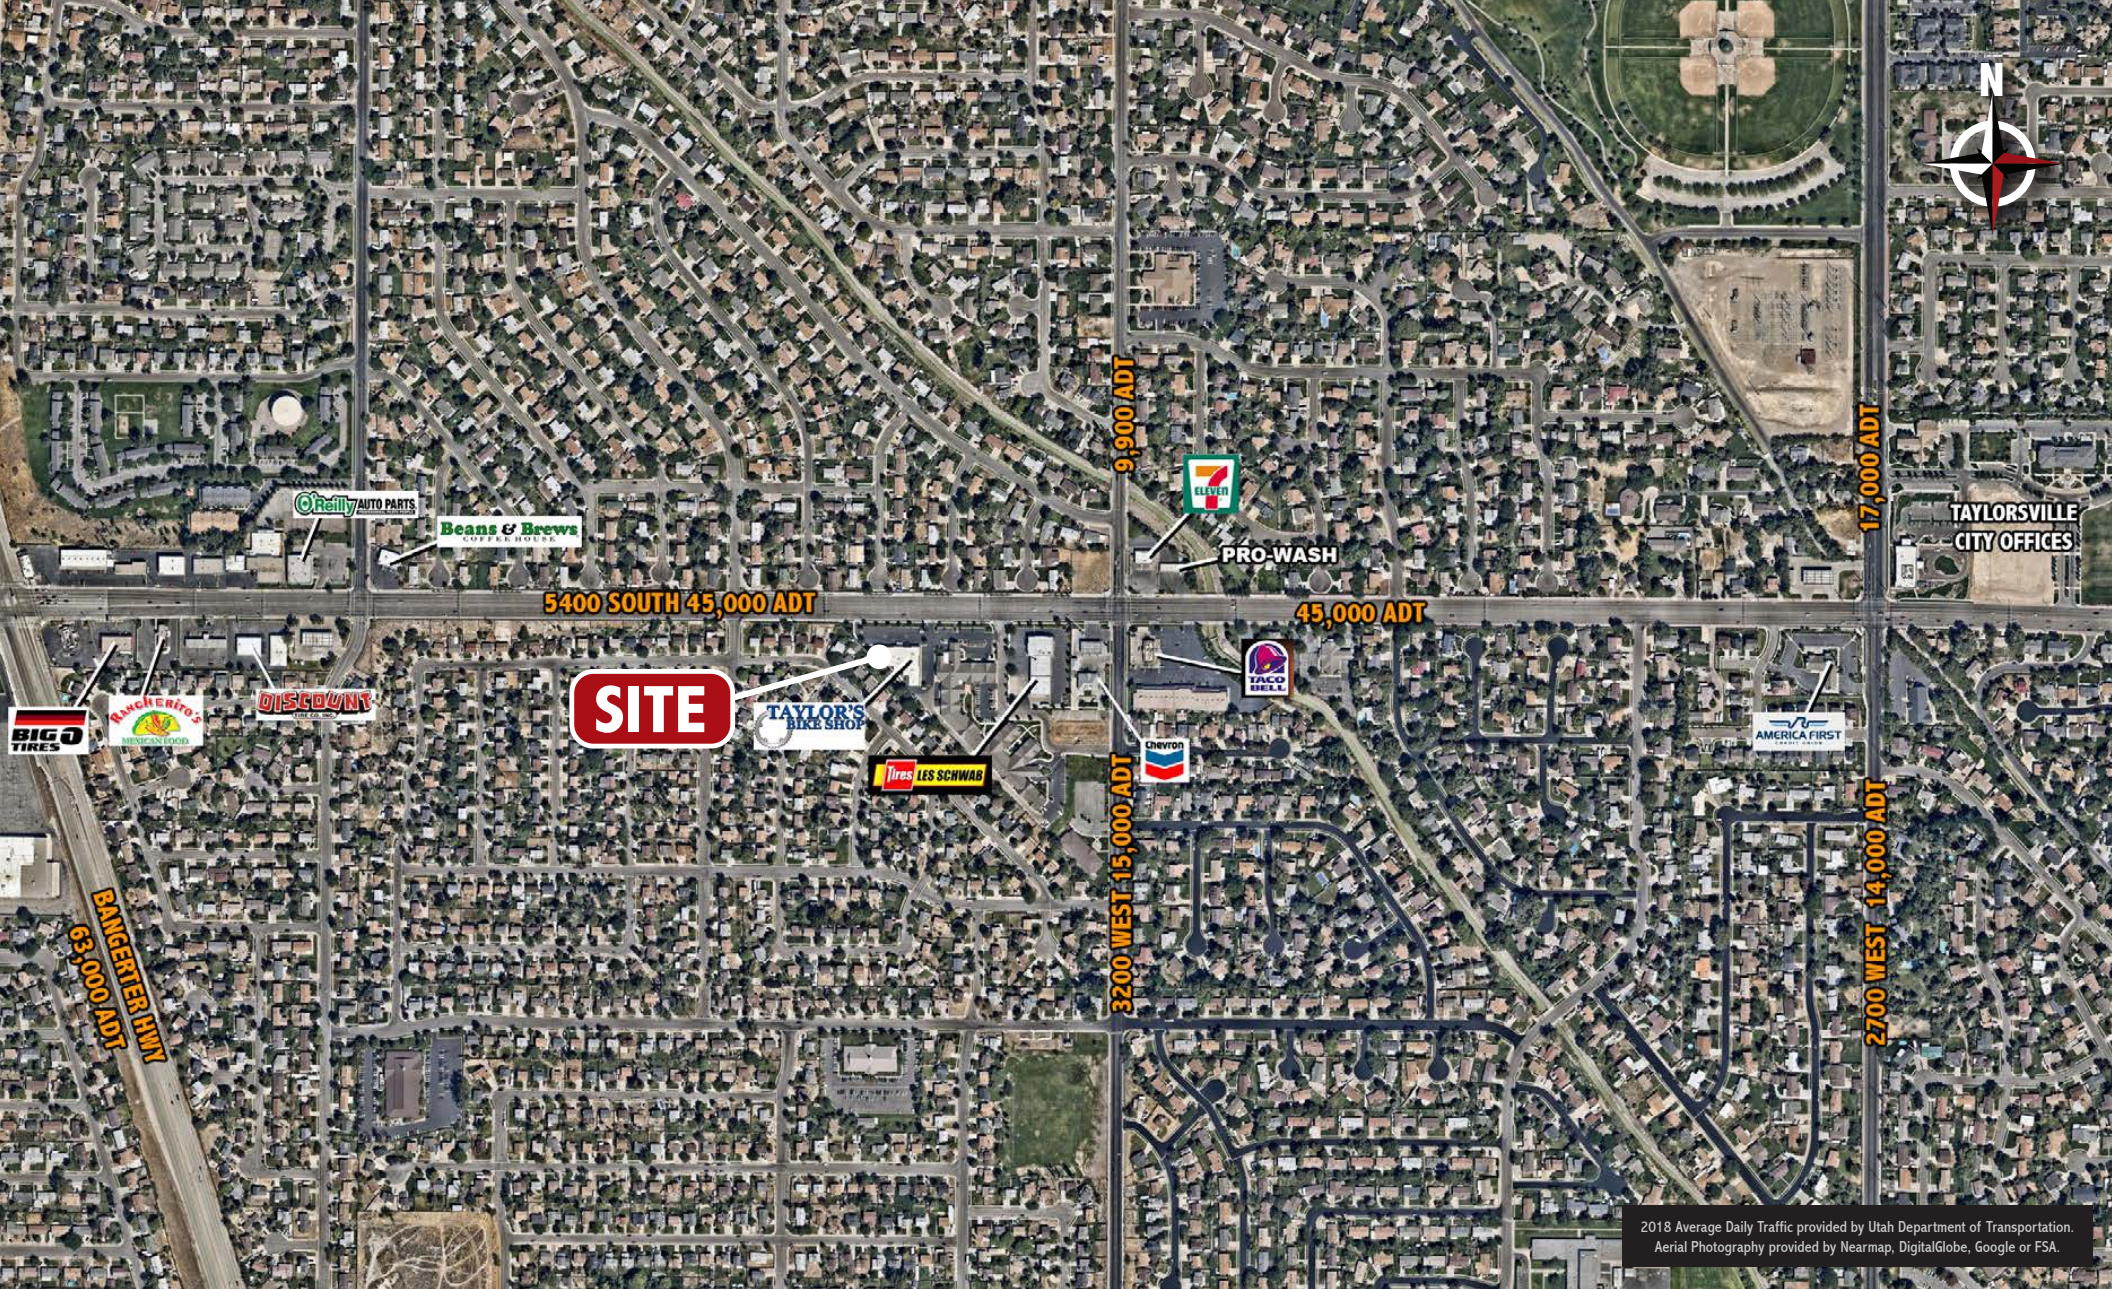

2018 Average Daily Traffic provided by Utah Department of Transportation.
Aerial Photography provided by Nearmap, DigitalGlobe, Google or FSA.

TAYLOR'S BIKE RETAIL

3269 West 5400 South
Taylorsville, UT

Hunter Todd

RETAIL SPECIALIST

- ☎ 801.838.9630
- ☎ 801.808.8146
- ✉ hunter@situsretail.com

Eric Durham

RETAIL SPECIALIST

- ☎ 801.838.9621
- ☎ 801.230.9406
- ✉ eric@situsretail.com