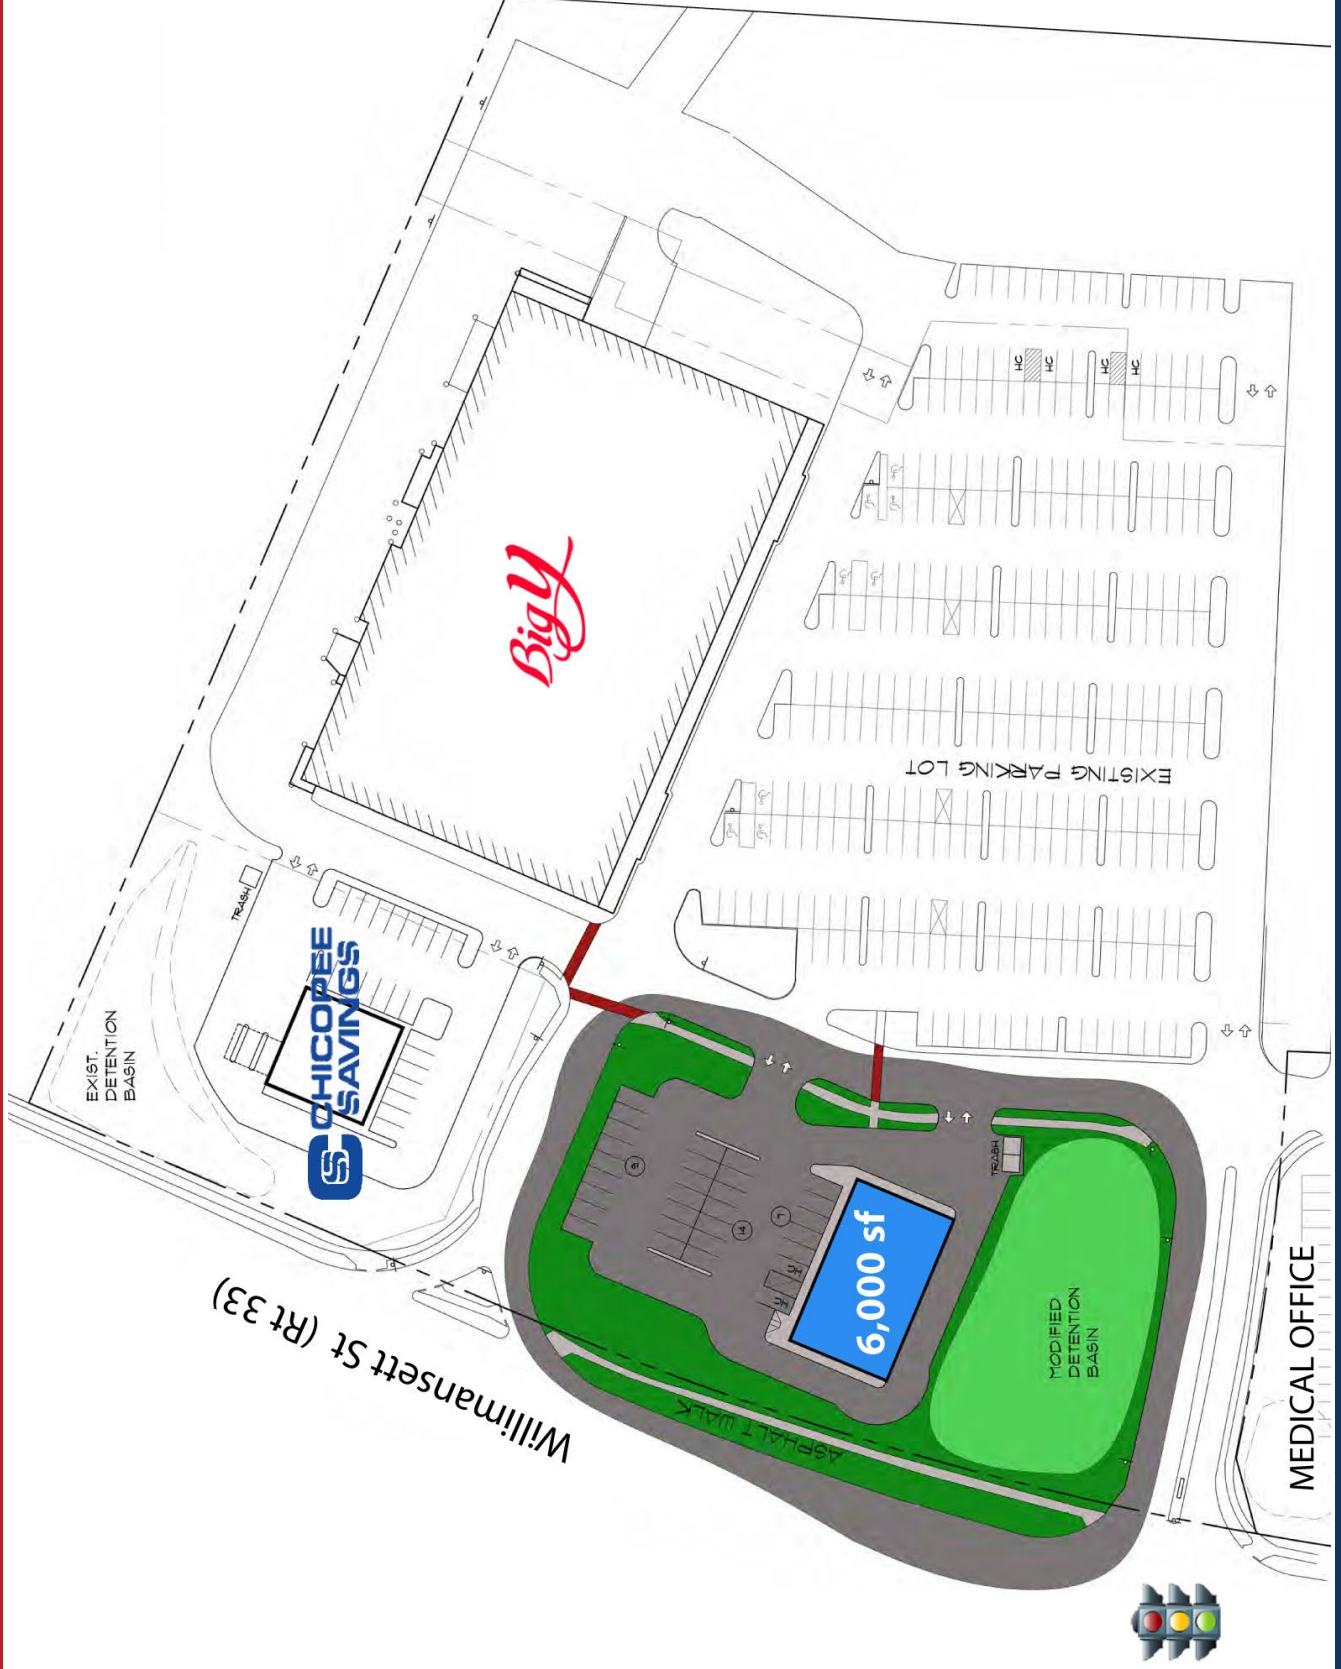

South Hadley, Massachusetts Shoppes at Hadley Square