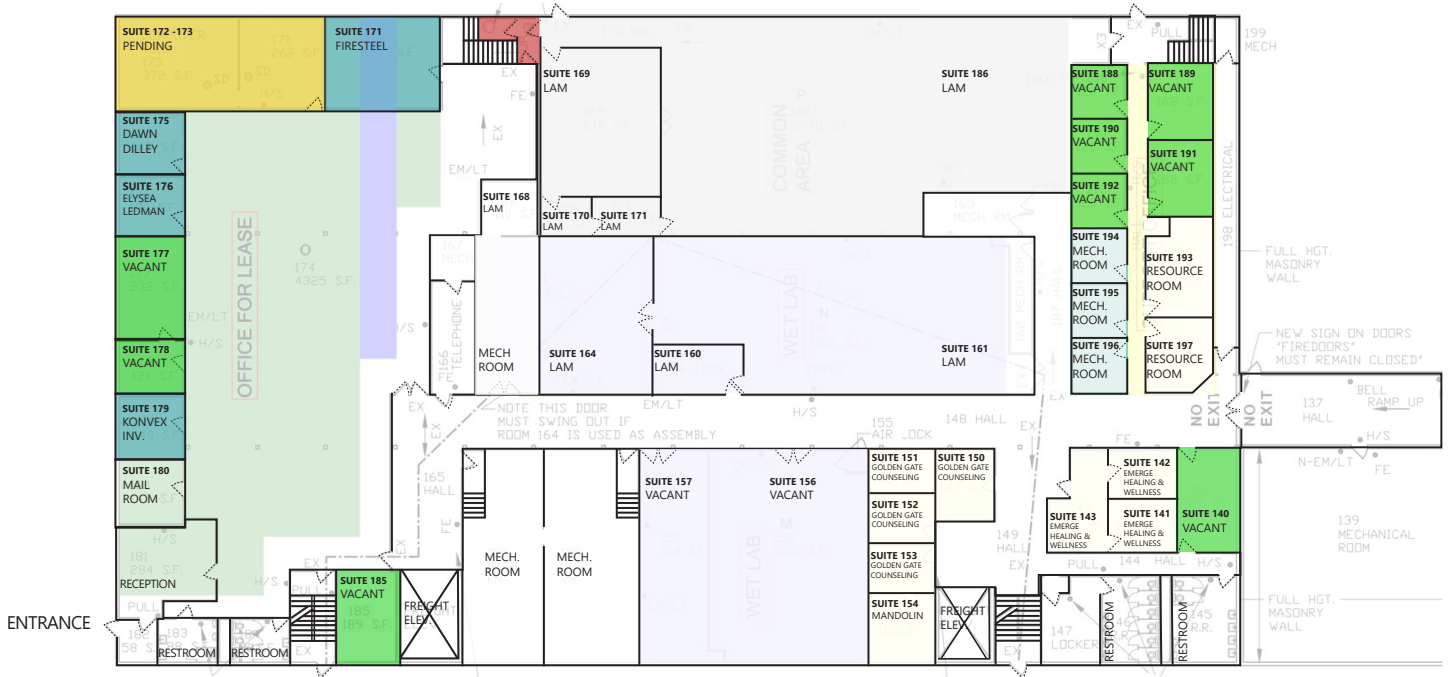

NORTH END

Suite 140	$350
Suite 178	$325
Suite 177	$500
Suite 172-173	PENDING

Suite 185	$400
Suite 188	$200
Suite 189	$275
Suite 190	$200
Suite 191	$275
Suite 192	$200