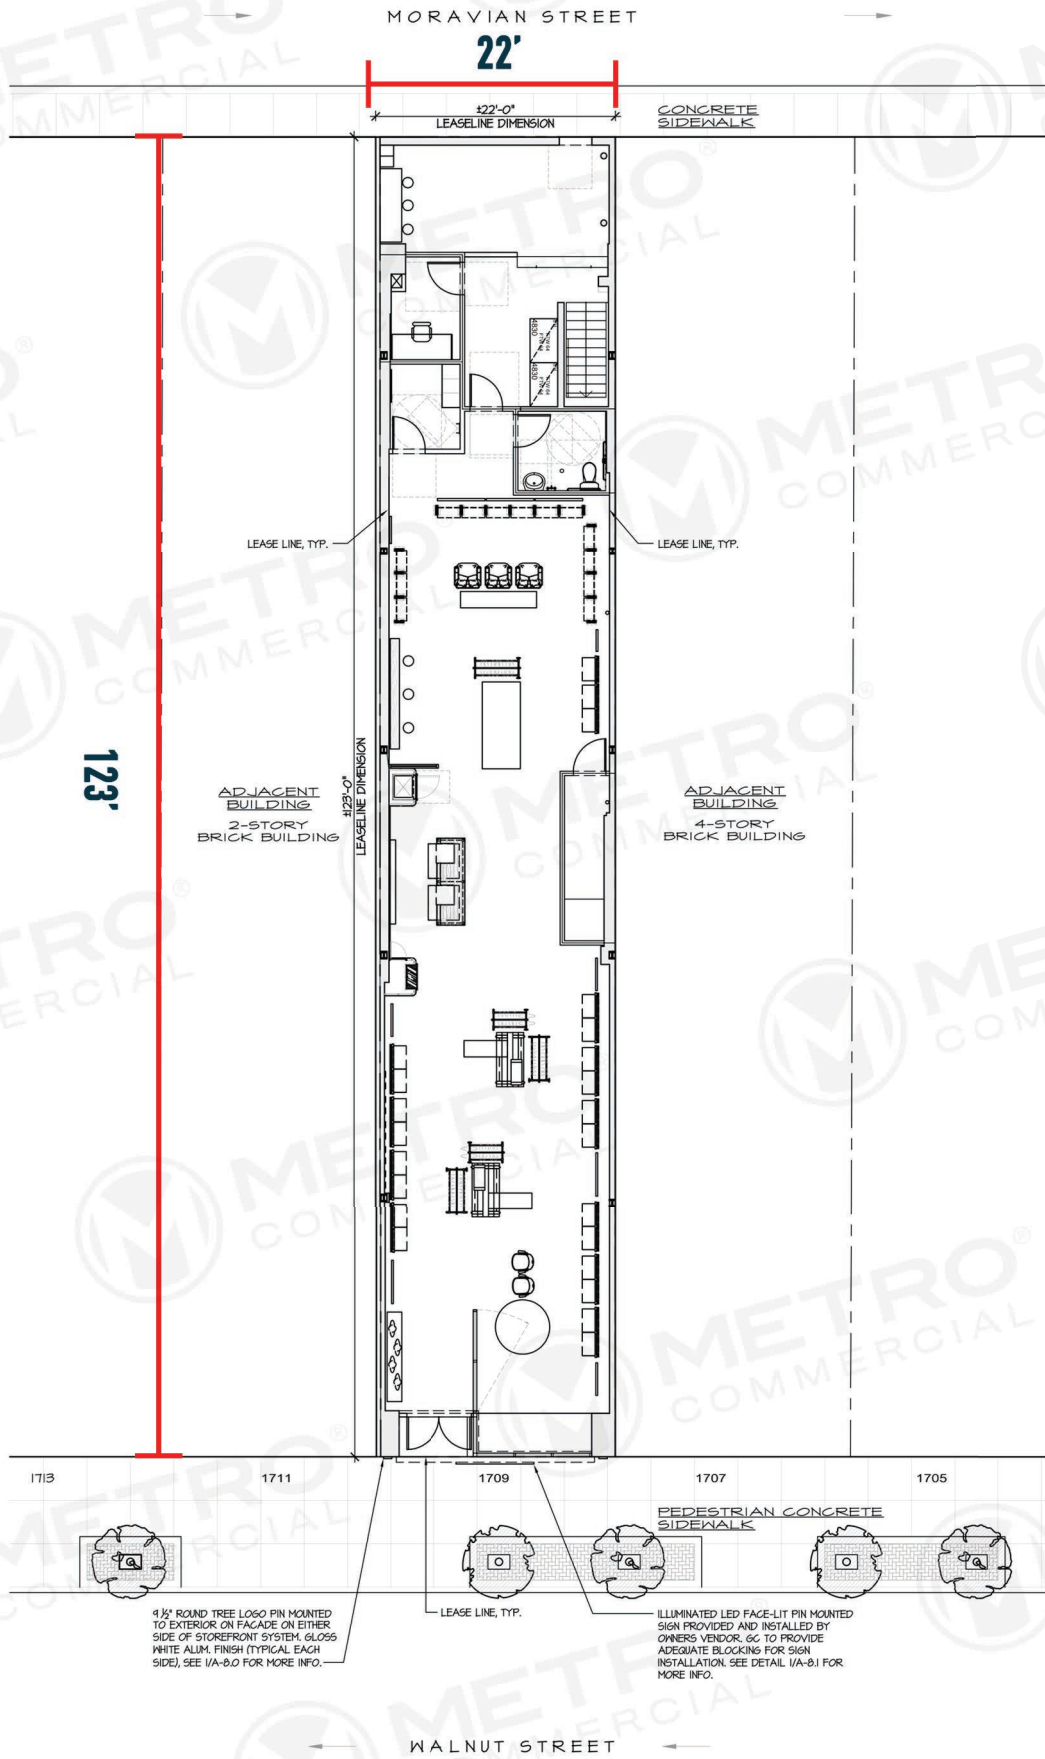

**1709 WALNUT STREET
PHILADELPHIA, PA**