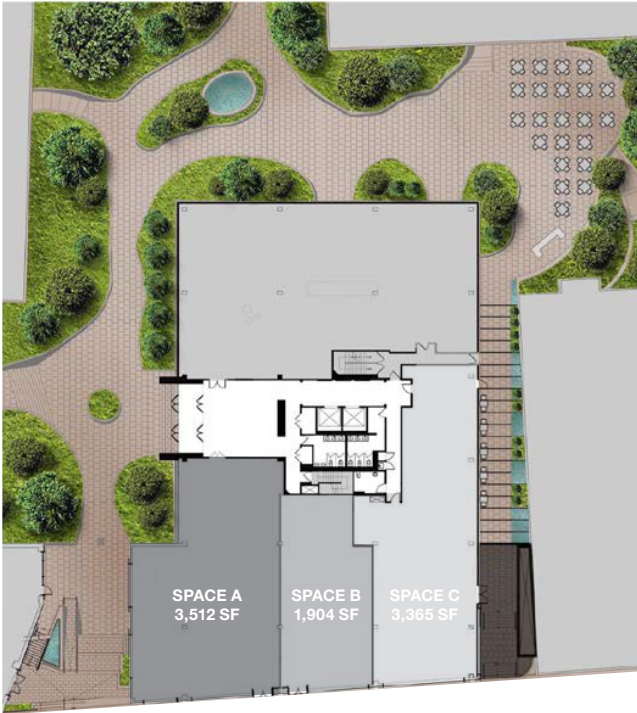

1 GREENWICH AVENUE

SPACE DETAILS

APPROXIMATE SIZE

Ground Floor 8,781 SF*

**Divisible – several divisions possible ranging from 1,904 SF – 5,269 SF*

POSSESSION

Immediate

NEIGHBORS

COMMENTS

8,781-SF, divisible of retail/restaurant space

Unparalleled prominence with over 100-FT of frontage

Dedicated on-site parking garage available

Outdoor space with living walls and water features

Premier restaurant opportunity featuring a dedicated outdoor patio

Largest availability on Greenwich Avenue

Surrounded by 1.4 million SF of Class-A office and average household incomes over \$125K

OUTDOOR PATIO

EXTERIOR

GROUND FLOOR PLANS

SINGLE TENANT SCENARIO

PROPOSED DIVISION | TWO TENANT SCENARIO

PROPOSED DIVISION | THREE TENANT SCENARIO

APPROXIMATE SIZE

Ground Floor 8,781 SF*

*Divisible – several divisions possible ranging from 1,904 SF – 5,269 SF

FRONTAGE

Up to 130 FT on Greenwich Avenue

AREA RETAIL