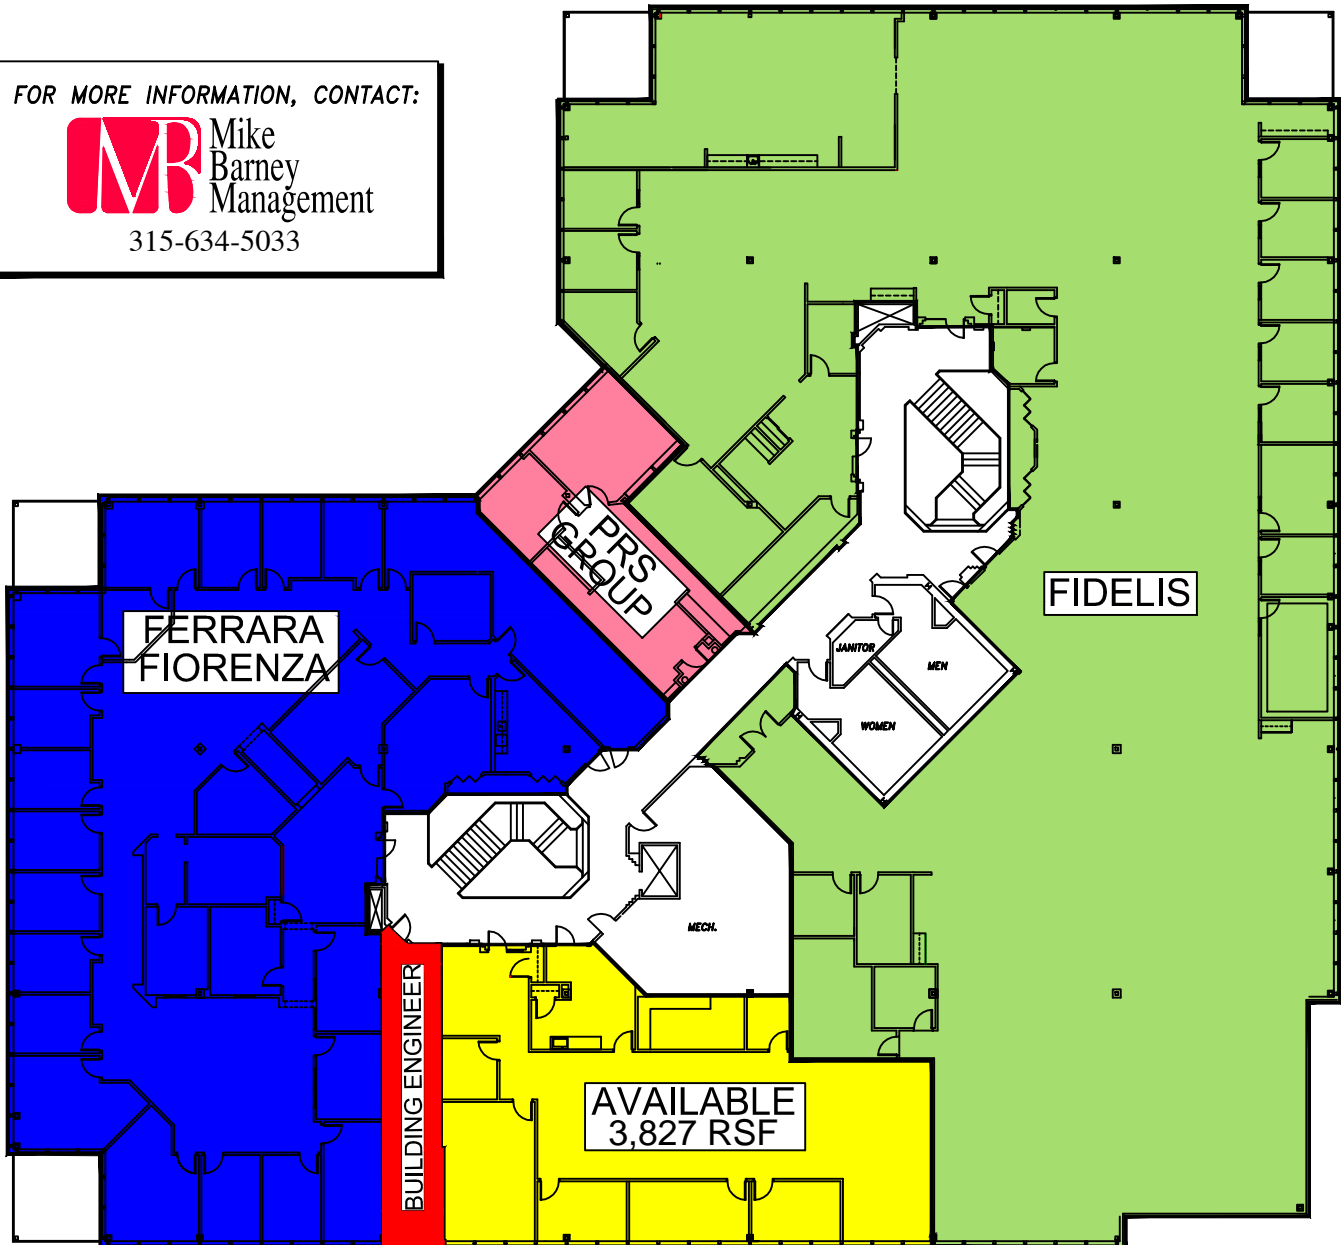

5010 CAMPUSWOOD DRIVE

FOR MORE INFORMATION, CONTACT:

MR Mike
Barney
Management
315-634-5033

KEY PLAN SECOND FLOOR

5010 CAMPUSWOOD DRIVE SYRACUSE, NY

AMERICAN LANDMARK PROPERTIES

15 MAY 19