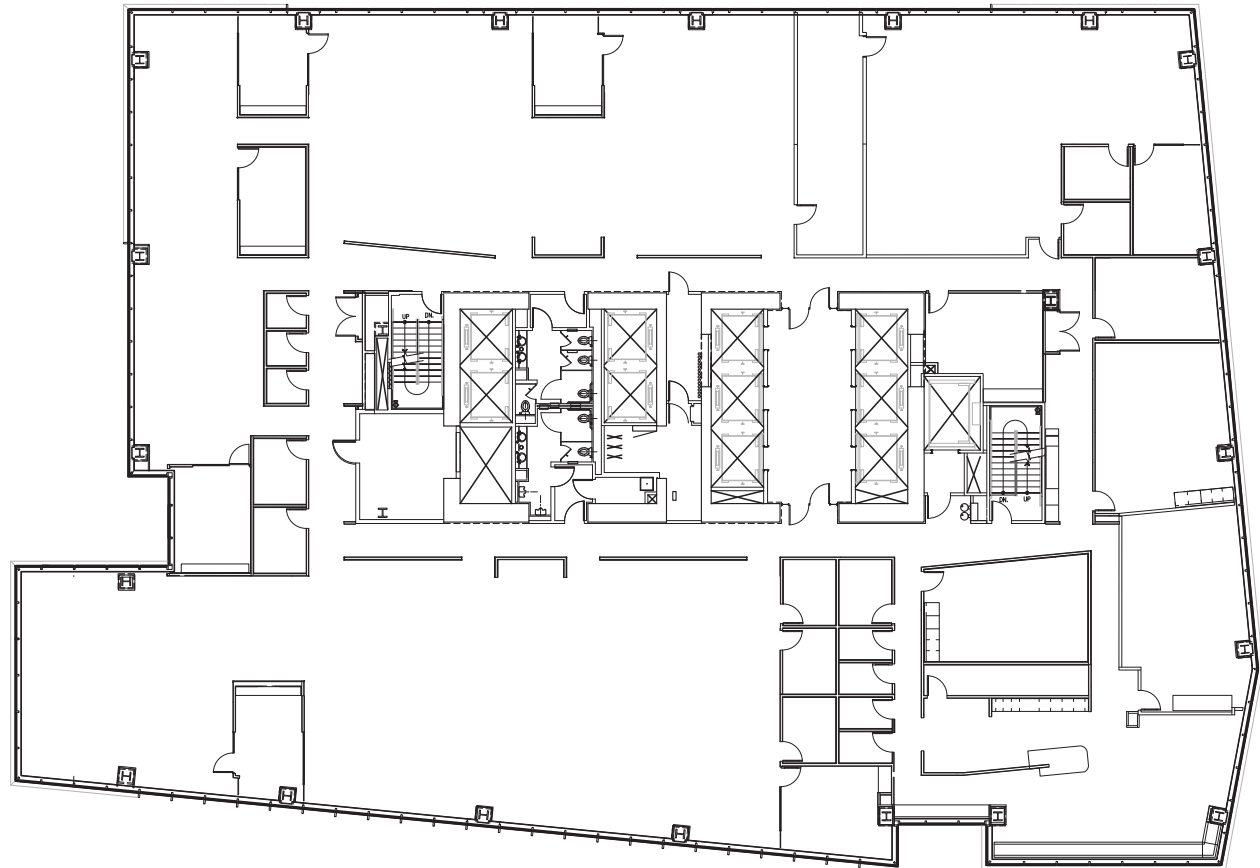

[BACK TO AVAILABILITIES](#)