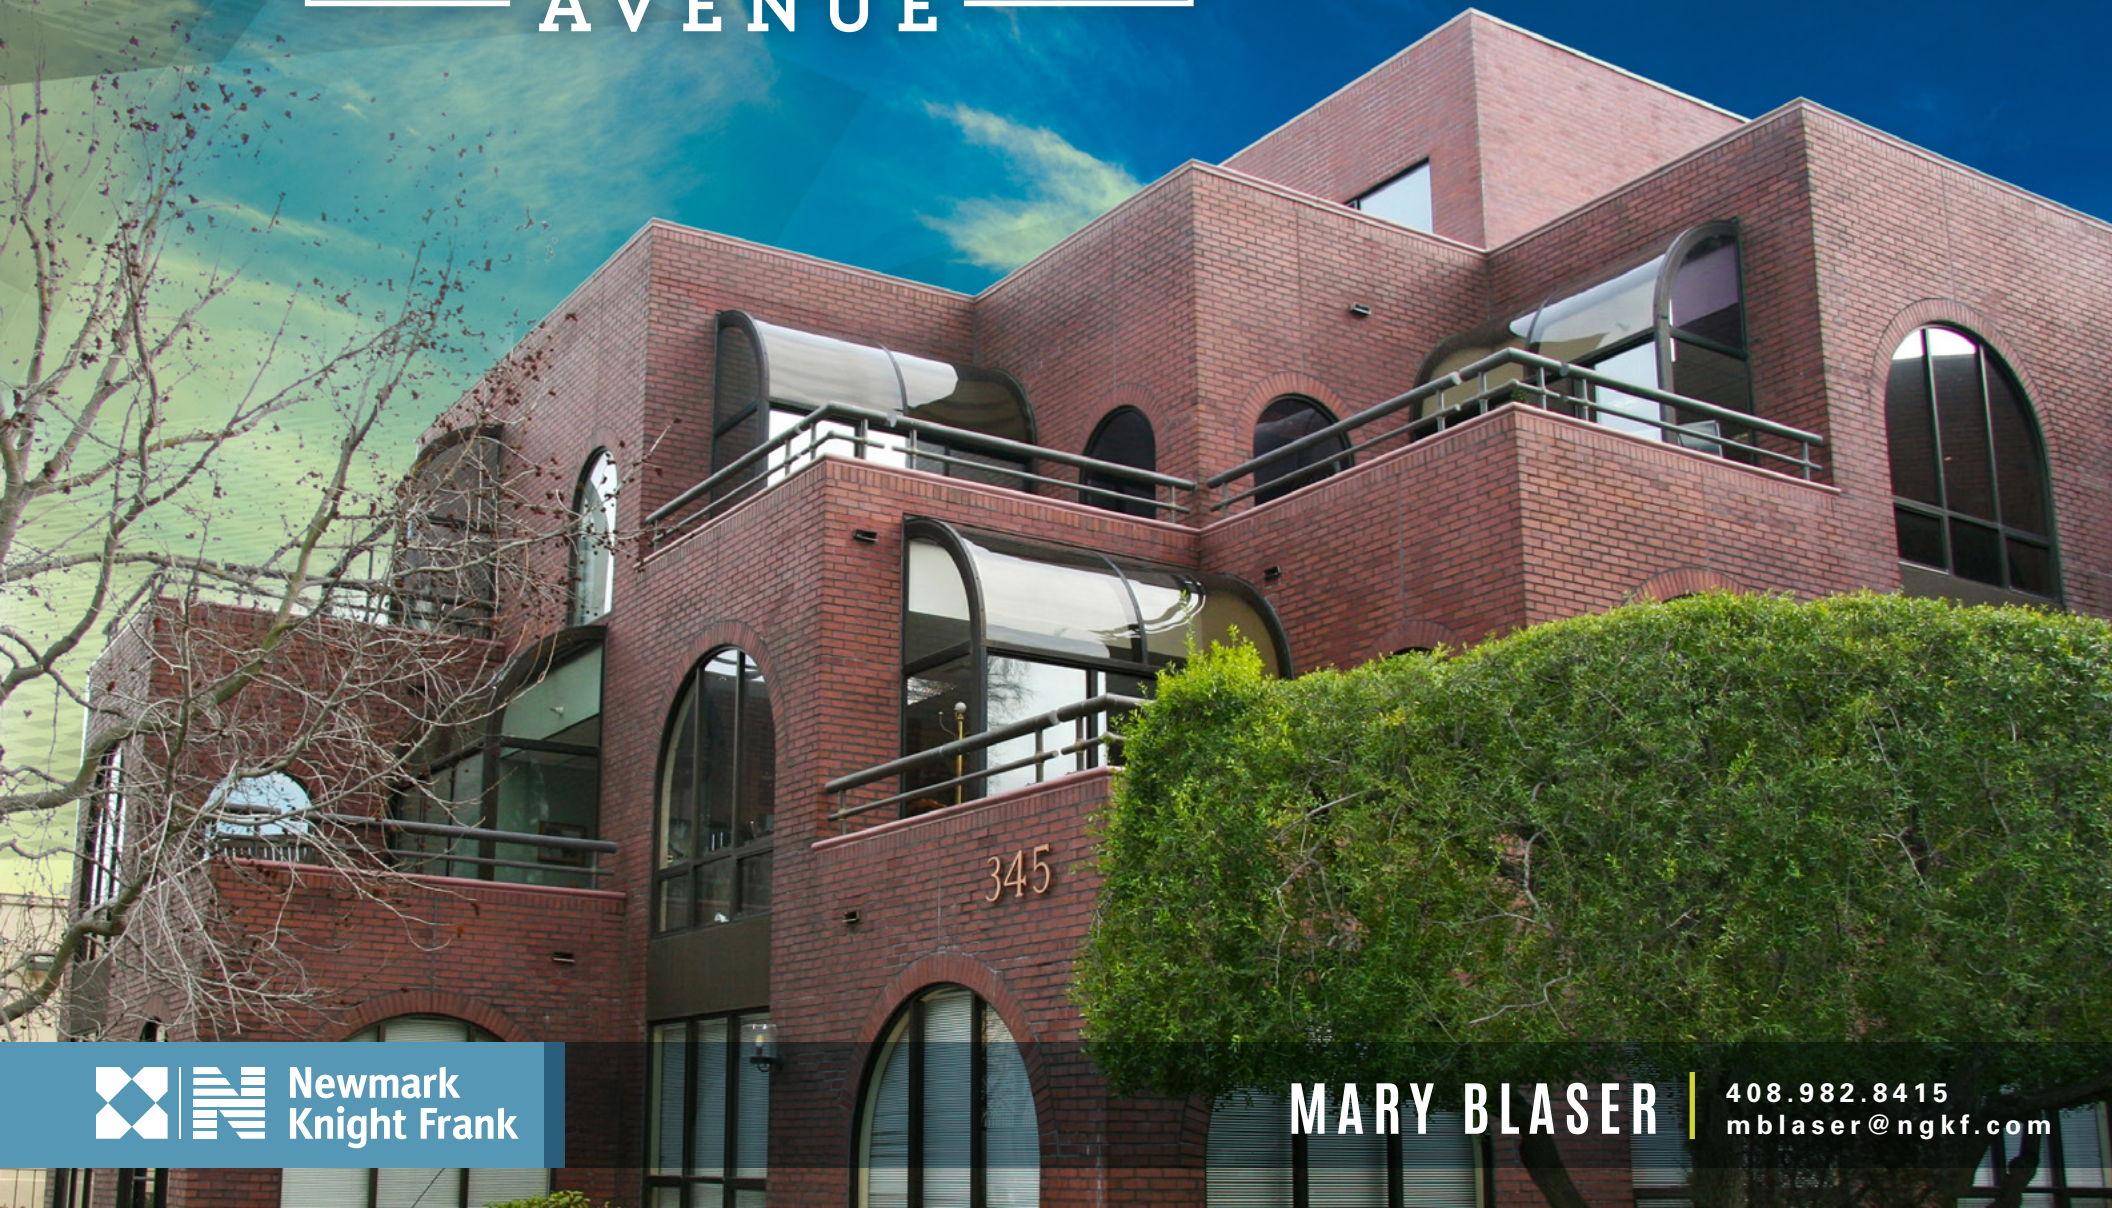

345
Lorton
AVENUE

600 & 1,140 SF
SUITES 301 & 302
BURLINGAME, CALIFORNIA

Newmark
Knight Frank

MARY BLASER

408.982.8415
mblaser@ngkf.com

SUITES 301 & 302

- 2 Executive Office Suites
- Corner Units with Private Exterior Decks
- Hardwood Floors
- Kitchenette & Storage in Each Suite
- Comcast Served
- Elevator Served
- Common Area Conference Room

LIGHT &
BRIGHT

3RD FLOOR | SUITE 301

345
Lorton
AVENUE

AVAILABLE NOW

- 2 Executive Private Offices
- Reception
- Kitchenette
- Elevator
- Server Room
- 1 Parking Space in Garage
- Corner Unit Light and Bright with Exterior Deck
- Furniture Optional
- Signature Windows
- Common Conference Room

600 SF
AVAILABLE

GARDEN PATIO & LANDSCAPING

OUTDOOR
DECKS

private
outdoor decks and
operable windows

3RD FLOOR | SUITE 302

345
Lorton
AVENUE

AVAILABLE 07/01/2019

- Large Open Space with 2 Private Offices with French Doors Leading to Adjoining Deck Outside
- Hardwood Floors
- Kitchen
- Storage Room
- Elevator
- Server Room
- Comcast Served
- 1 Parking Space in Underground Garage