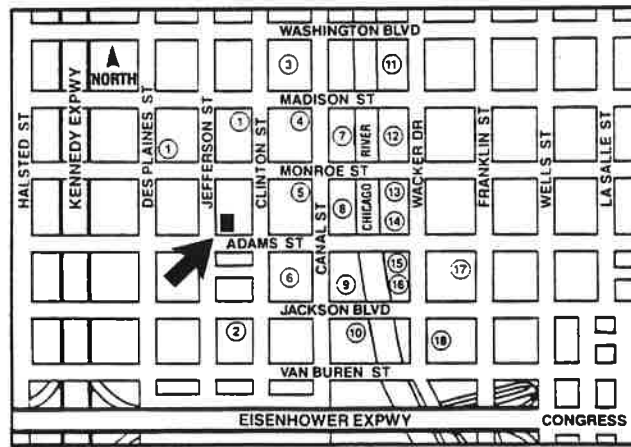

566 ADAMS

2800 - 8800 SQUARE FEET

PRIME OFFICE SPACE

- 1 Presidential Towers
- 2 Lou Mitchell's
- 3 Northwestern Station
- 4 Illinois Bell Telephone
- 5 525 W. Monroe
- 6 Union Station
- 7 10 S. Riverside Plaza
- 8 120 S. Riverside Plaza
- 9 222 S. Riverside Plaza

- 10 Gateway Center IV
- 11 Civic Opera Building
- 12 Chicago Mercantile Exchange
- 13 Hartford Plaza
- 14 150 S. Wacker
- 15 200 S. Wacker
- 16 250 S. Wacker
- 17 Sears Tower
- 18 311 S. Wacker

AVAILABLE