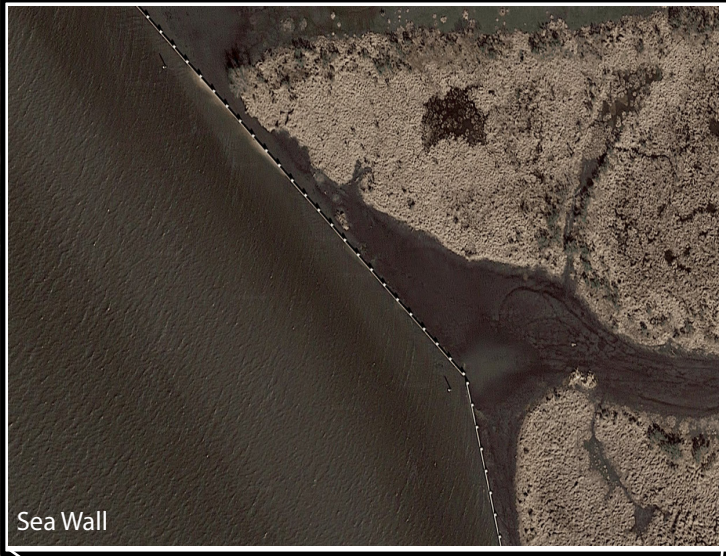

LAFITTE - 656 AC +/-
JEFFERSON PARISH, LA

Sharp
Outdoors

Sea Wall

0 1,000 2,000 4,000
Feet

Date: 04.24.18
Data Source: ESRI

Property Boundary