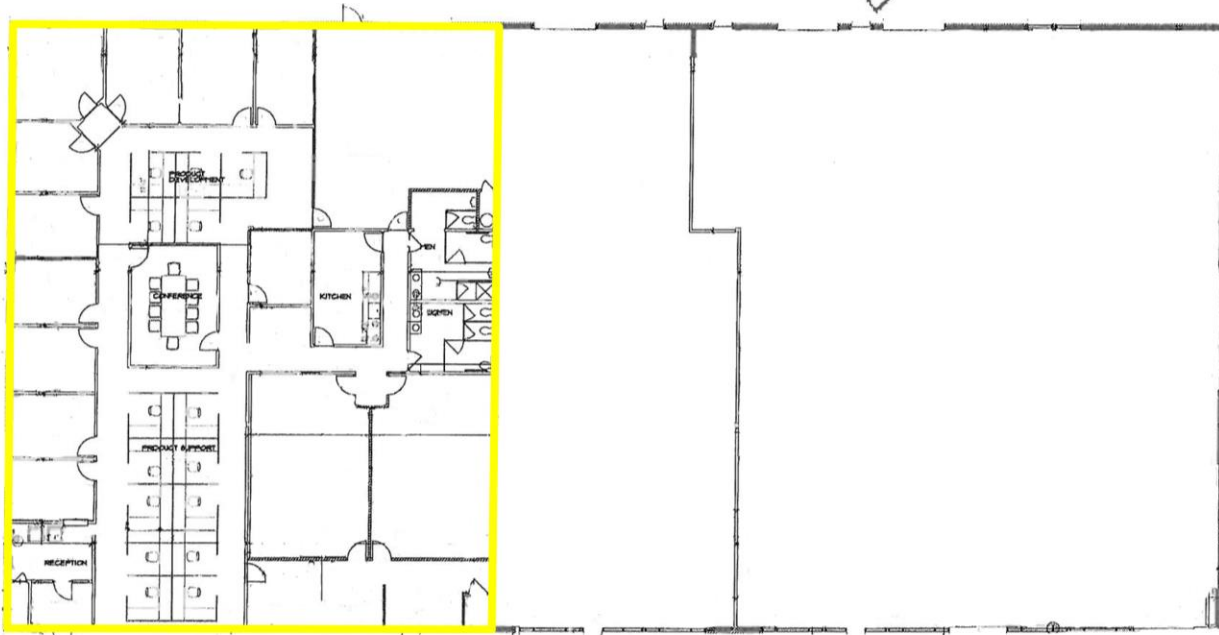

**731 & 735 Beta Drive
Mayfield Village, Ohio 44143**

Unit 731

Unit 735

7,882 SF