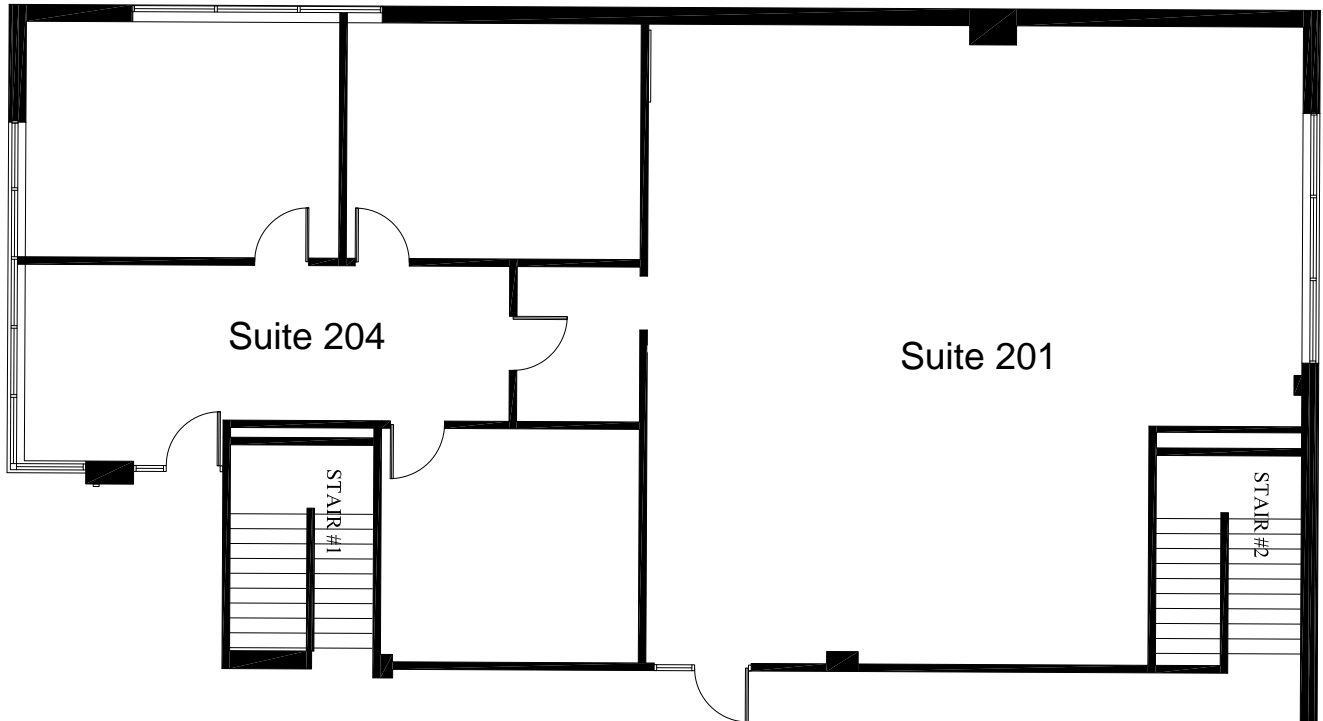

COMMERCE PARK

8432 Sterling, Irving, Texas

Suites 201 & 204

Suite 201 - 1,200 RSF

Suite 204 - 1,332 RSF

2nd Floor

For More Information About Leasing:

Kolby Dickerson at [214-534-1599](tel:214-534-1599) or kdickerson@txreproperties.com