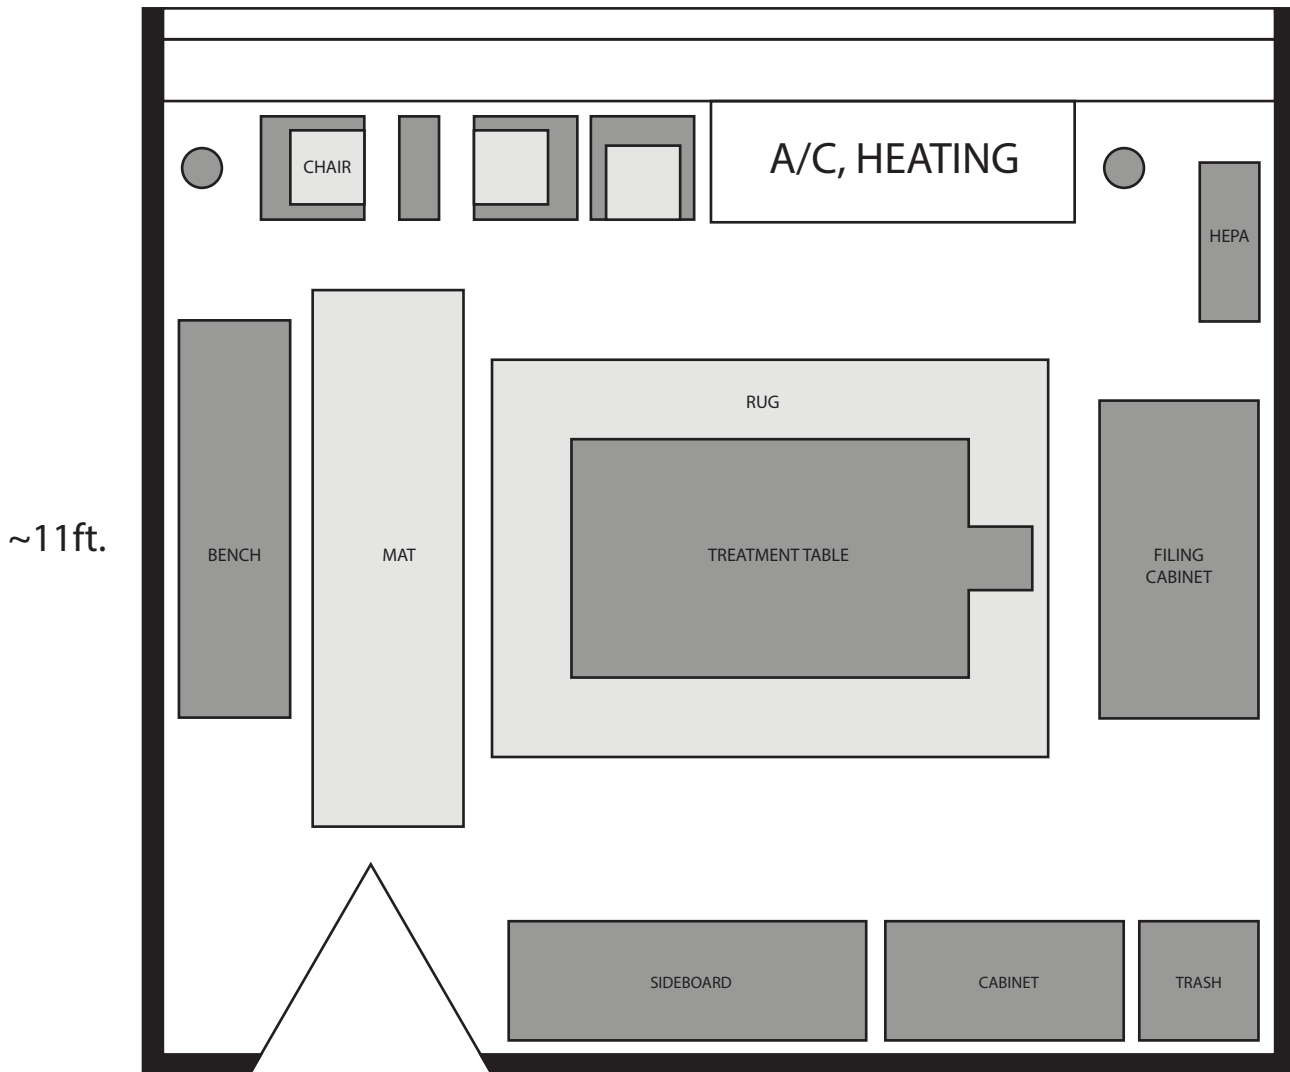

OFFICE ROOM

ROOM 4, SUITE 303

WINDOW

~11ft.

16 ft.