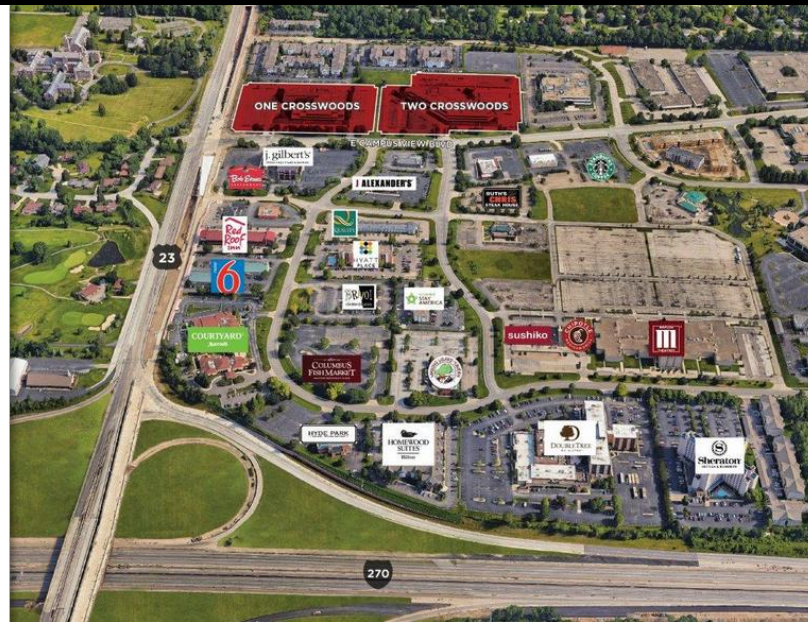

PROPERTY FEATURES:

- 934 to 9,249 SF available
- Prime location at the "Top of the Loop"
- Beautiful central atrium with dramatic fountain
- Attractive rental rates
- Exterior balconies with tenant spaces
- Full service, onsite professional management
- Walking distance to an abundance of restaurants, hotels and additional amenities