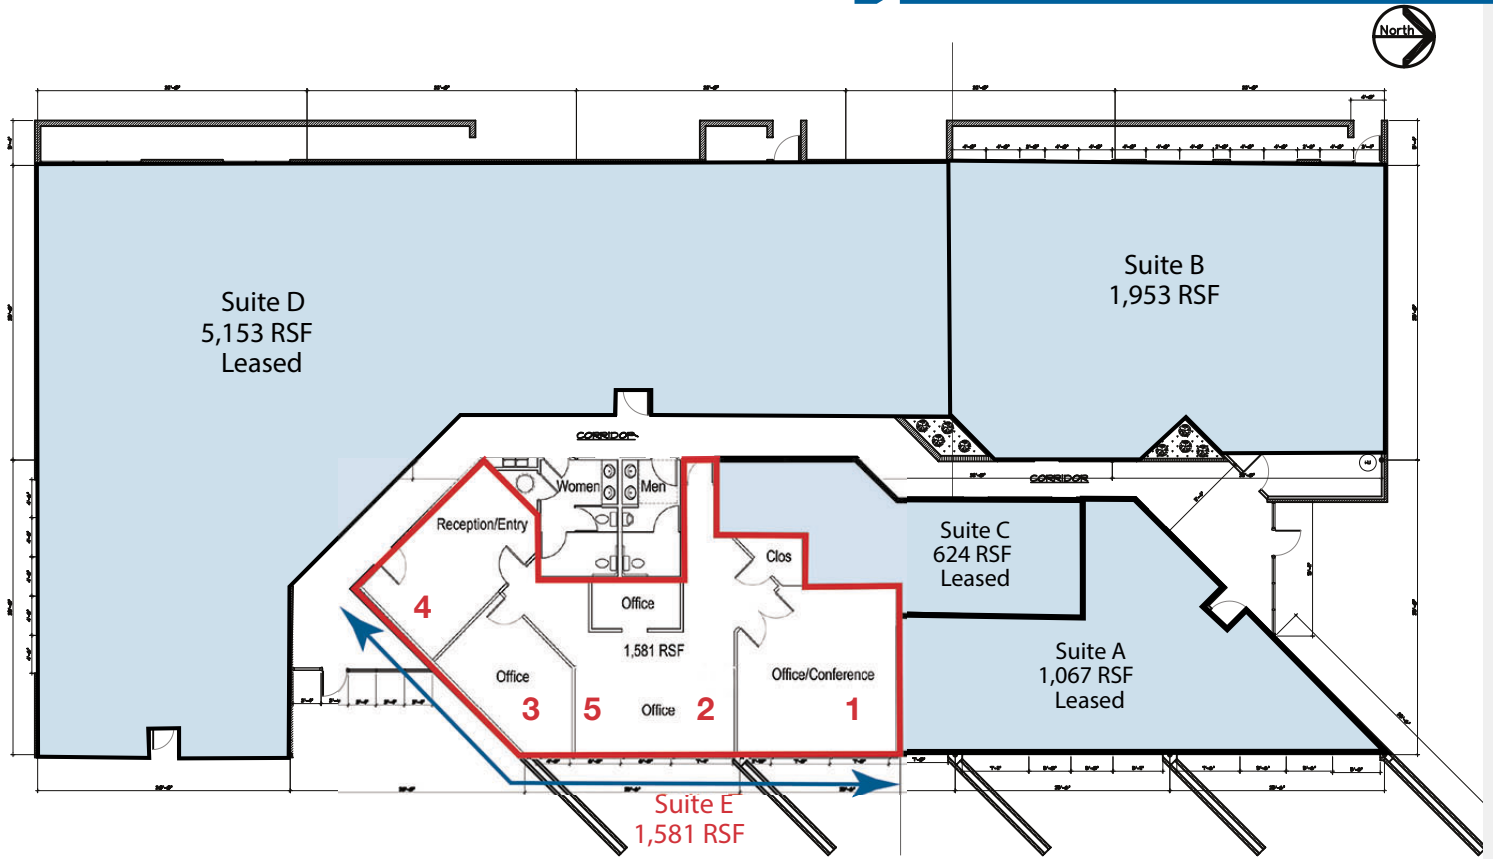

Horatio Professional Center
541 East Horatio Avenue, Maitland, Florida 32751

For Lease

Maitland Office Space

For more information:
Mary Frances West, CCIM
+1 407 949 0725 Direct Office
+1 407 875 9989 Main Office
mfwest@realvest.com