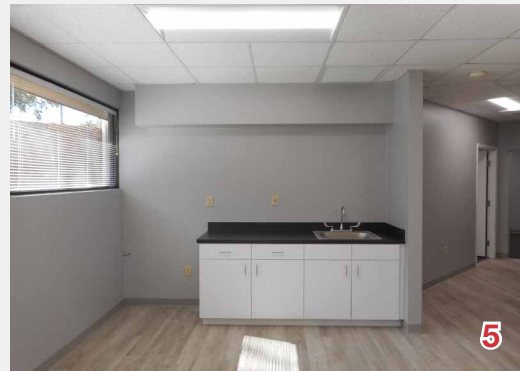

Horatio Professional Center
541 East Horatio Avenue, Maitland, Florida 32751

For Lease

Maitland Office Space

For more information:
Mary Frances West, CCIM
+1 407 949 0725 Direct Office
+1 407 875 9989 Main Office
mfwest@realvest.com