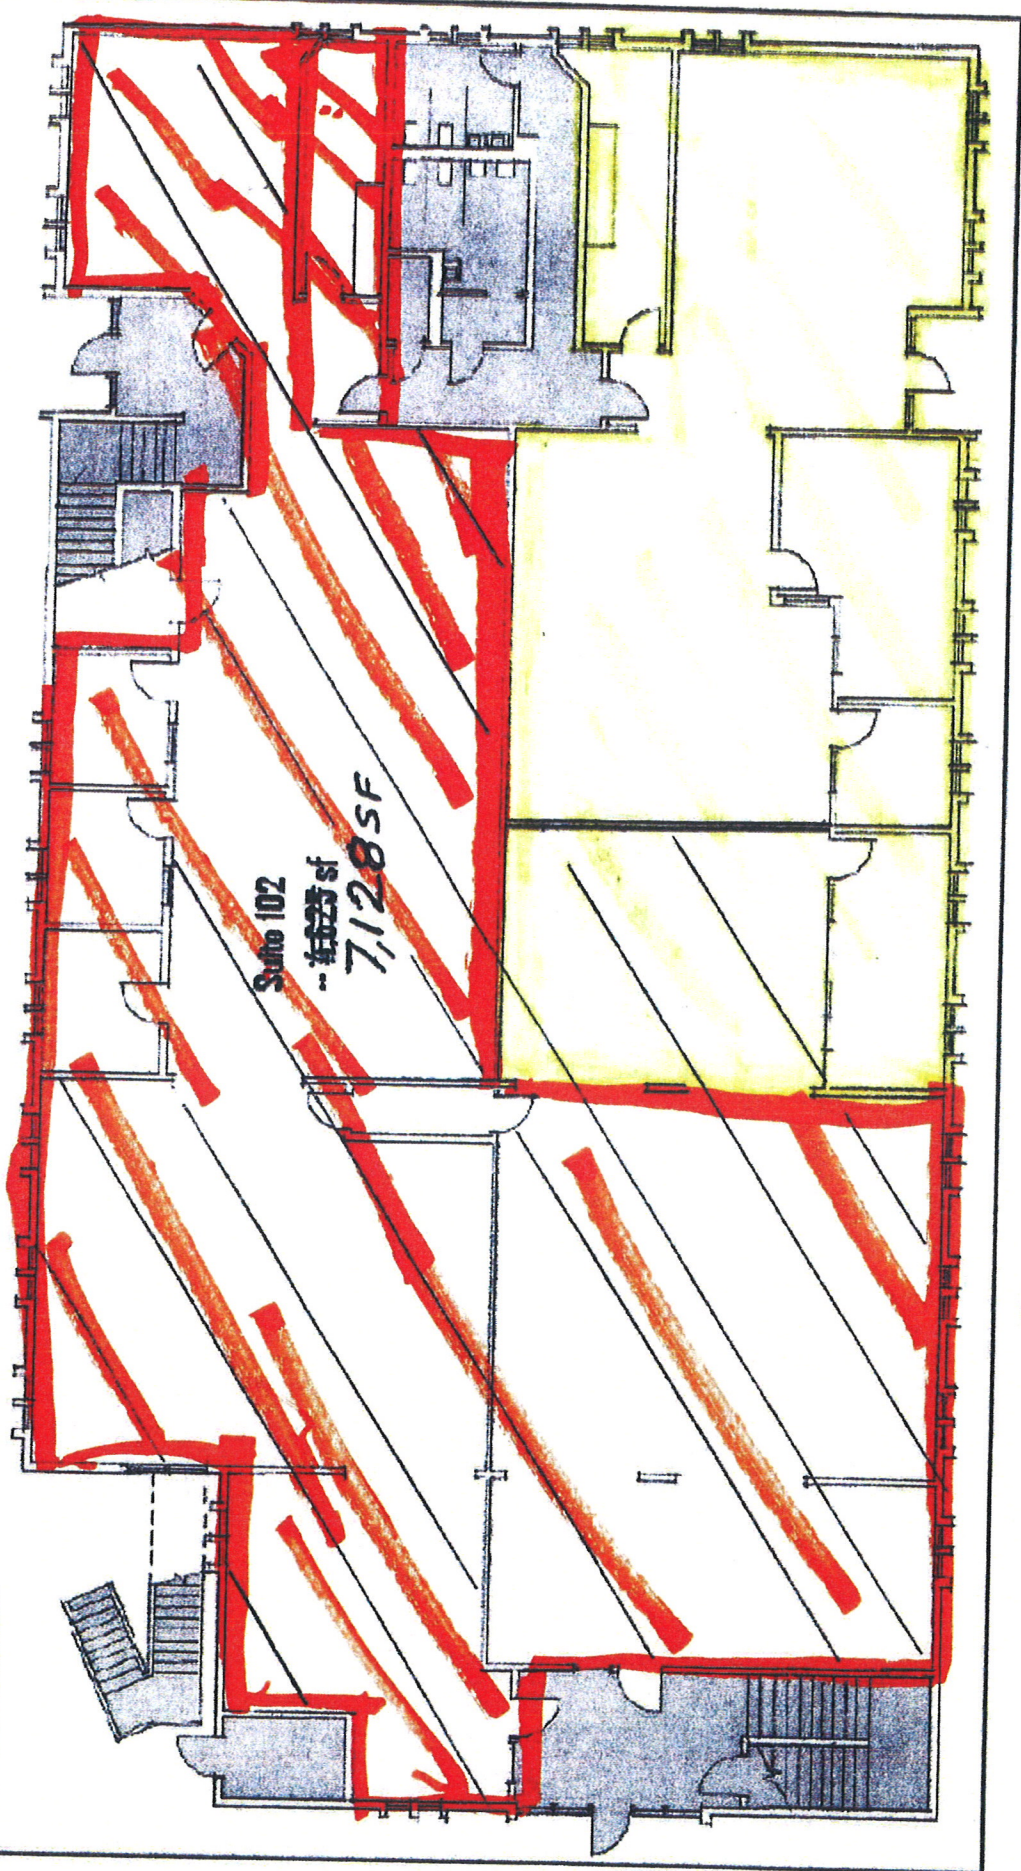

EXHIBIT B SPACE PLAN

AB

First Floor

Suite 102
-- 7,128 SF

ETG

Seattle Shiny