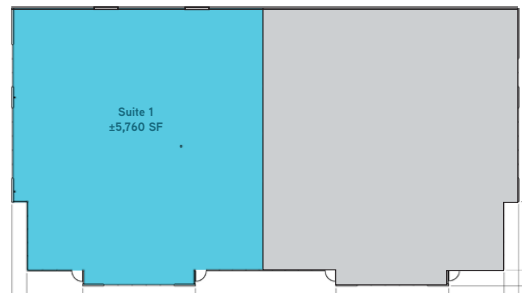

5047 ROBERT J. MATHEWS PKWY - FOR LEASE

- › Units provide plenty of private offices and open area
- › Kitchen break area
- › Outdoor seating area

AVAILABLE SUITES

5039 ROBERT J. MATHEWS PKWY

SUITE 1B— ±5,760 SF

5041 ROBERT J. MATHEWS PKWY

SUITE 400— ±5,346 SF

5043 ROBERT J. MATHEWS PKWY

SUITE 1— ±5,760 SF

5047 ROBERT J. MATHEWS PKWY

SUITE 100— ±2,093 SF

SUITE 200— ±1,978 SF

SUITE 304— ±197 SF*