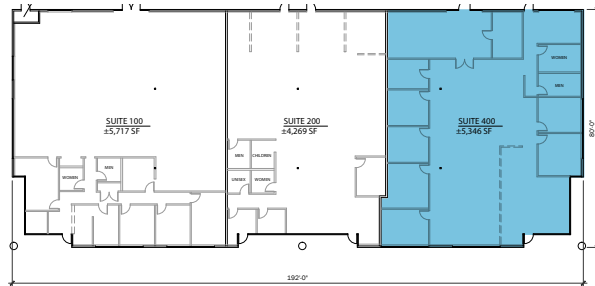

5047 ROBERT J. MATHEWS PKWY - FOR LEASE

- › Units provide plenty of private offices and open area
- › Kitchen break area
- › Outdoor seating area

AVAILABLE SUITES

5039 ROBERT J. MATHEWS PKWY

SUITE 1B— ±5,760 SF

5041 ROBERT J. MATHEWS PKWY

SUITE 400— ±5,346 SF

5043 ROBERT J. MATHEWS PKWY

SUITE 1— ±5,760 SF

5047 ROBERT J. MATHEWS PKWY

SUITE 100— ±2,093 SF

SUITE 200— ±1,978 SF

SUITE 304— ±197 SF*