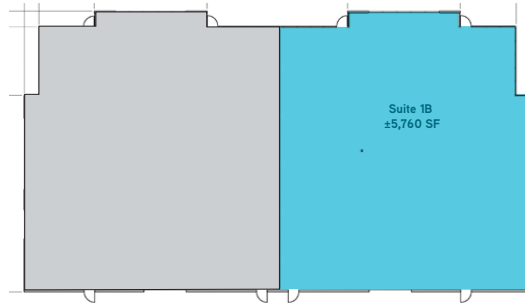

AVAILABILITY

5039 ROBERT J. MATHEWS PKWY
SUITE 1B— ±5,760 SF

5041 ROBERT J. MATHEWS PKWY
SUITE 400— ±5,346 SF

5043 ROBERT J. MATHEWS PKWY
SUITE 1— ±5,760 SF

5047 ROBERT J. MATHEWS PKWY
SUITE 100— ±2,093 SF
SUITE 200— ±1,978 SF
SUITE 304— ±197 SF*

5041 ROBERT J. MATHEWS PKWY - FOR LEASE

- › Private offices and open floor plan
- › Kitchen break area
- › Excellent window line

5043 ROBERT J. MATHEWS PKWY - FOR SALE OR LEASE

- › Office/Tech or Warehouse uses possible
- › Currently in shell condition
- › Warehouse with roll up door(s)

5047 ROBERT J. MATHEWS PKWY - FOR LEASE

- › Units provide plenty of private offices and open area
- › Kitchen break area
- › Outdoor seating area

AVAILABLE SUITES

5039 ROBERT J. MATHEWS PKWY

SUITE 1B— ±5,760 SF

5041 ROBERT J. MATHEWS PKWY

SUITE 400— ±5,346 SF

5043 ROBERT J. MATHEWS PKWY

SUITE 1— ±5,760 SF

5047 ROBERT J. MATHEWS PKWY

SUITE 100— ±2,093 SF

SUITE 200— ±1,978 SF

SUITE 304— ±197 SF*