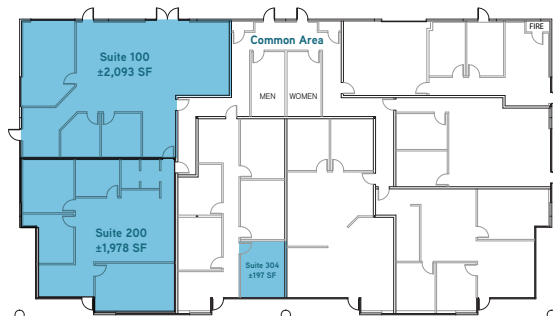

5047 ROBERT J. MATHEWS PKWY - FOR LEASE

- › Units provide plenty of private offices and open area
- › Kitchen break area
- › Outdoor seating area

AVAILABLE SUITES

5039 ROBERT J. MATHEWS PKWY

SUITE 1B— ±5,760 SF

5041 ROBERT J. MATHEWS PKWY

SUITE 400— ±5,346 SF

5043 ROBERT J. MATHEWS PKWY

SUITE 1— ±5,760 SF

5047 ROBERT J. MATHEWS PKWY

SUITE 100— ±2,093 SF

SUITE 200— ±1,978 SF

SUITE 304— ±197 SF*