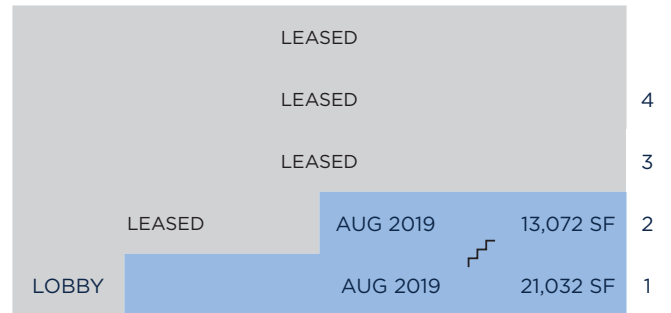

# AVAILABILITY

1100 DEXTER

1000 DEXTER

Building	Office Space Available
1000 Dexter Building	34,104 SF
1100 Dexter Building	31,781 SF
<b>Total Available</b>	<b>65,765 SF</b>

Internal Stair