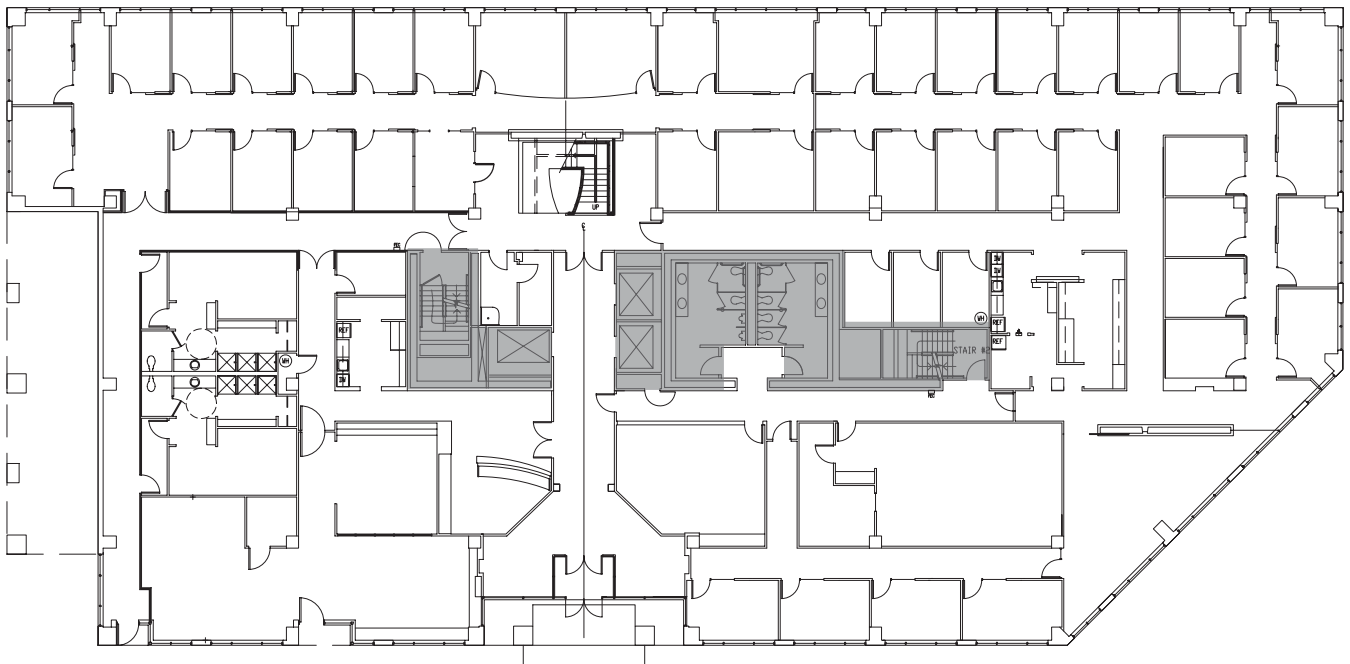

# AVAILABILITY

1100 DEXTER

1000 DEXTER

Building	Office Space Available
1000 Dexter Building	34,104 SF
1100 Dexter Building	31,781 SF
<b>Total Available</b>	<b>65,765 SF</b>

Internal Stair

# 21,487 RSF

1100 Dexter  
Suite 100

# 10,294 RSF

1100 Dexter  
Suite 210