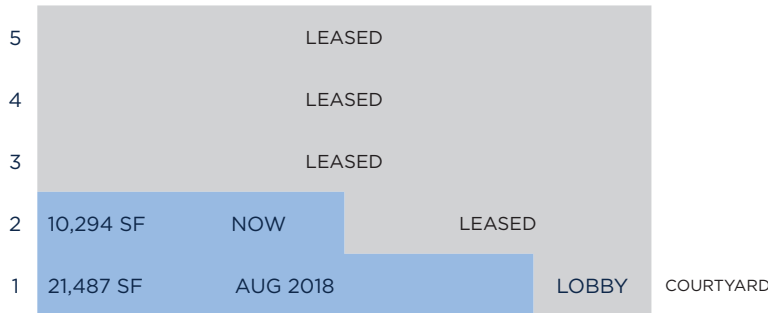

# AVAILABILITY

1100 DEXTER

1000 DEXTER

Building	Office Space Available
1000 Dexter Building	34,104 SF
1100 Dexter Building	31,781 SF
<b>Total Available</b>	<b>65,765 SF</b>

Internal Stair